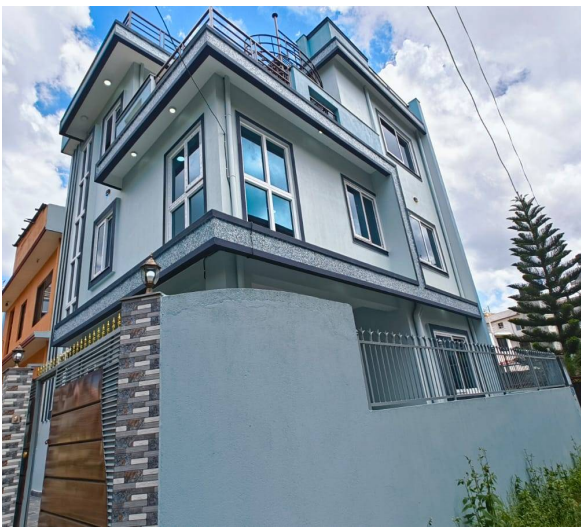

Agent Code: 32

📍 Lalitpur ,Lubhu | Valley Public School

🏠 2.75 Aana

📏 13.0 Feet

🕒 West

[View More Details](#)

House for Sale at Lubhu

1 Crore 70 Lakh

House for Sale at Tikathali

1 Crore 85 Lakh

Property ID: 8123

Agent Code: 32

📍 Lalitpur ,Tikathali | Pawan Prakriti School

🏠 3.75 Aana

📏 13.0 Feet

📍 North-East

📏 13.0 Feet

📍 South

[View More Details](#)

House for Sale at Sanogaun

1 Crore 75 Lakh

Property ID: 7902

Agent Code: 32

📍 Lalitpur ,Sanogaun | Bhat Bhateni

📍 Lalitpur ,Lubhu | Chasidol Gate

🏠 3.31 Aana

📏 13.0 Feet

📍 North-East

[View More Details](#)

House for Sale at Imadol

1 Crore 85 Lakh

Property ID: 7524