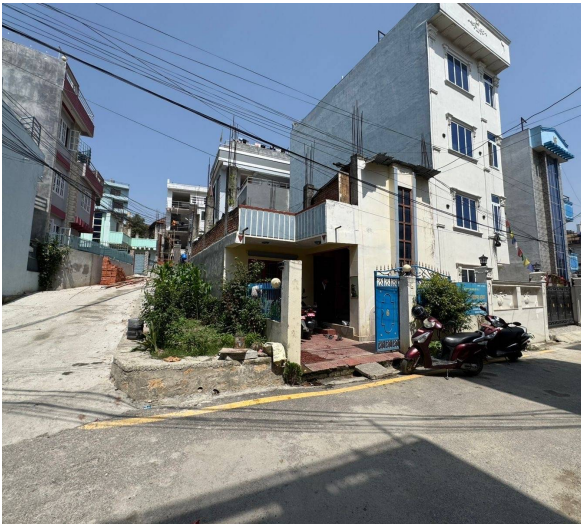

House for Sale at Imadol | Boje Pokhari

1 Crore 80 Lakh

Property ID: 6793

Agent Code: 33

📍 Lalitpur ,Boje Pokhari | Pawanprakriti School

🏠 3.5 Aana

📏 20.0 Feet

📍 East

[View More Details](#)