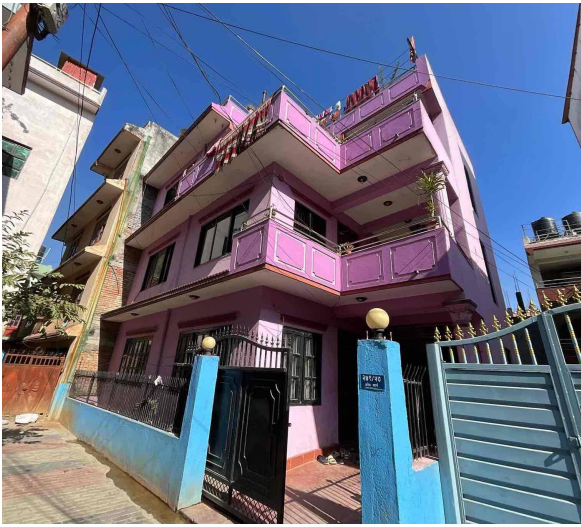

House for Sale at Gothatar | Kathmandu

1 Crore 75 Lakh

Property ID: 4660

Agent Code: 39

📍 Kathmandu ,Gothatar | Om Chwok

🏠 3.1 Aana

📏 10.0 Feet

📍 South

[View More Details](#)