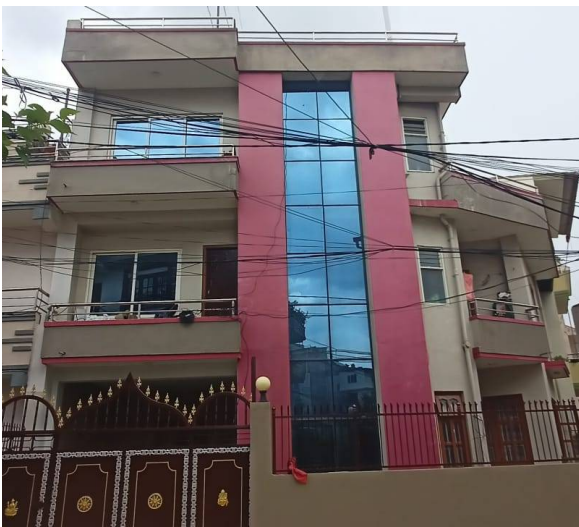

3.5 Aana to 4 Anna,

Non Negotiable Requirements

Parking

Selected Properties

House for Sale at Bode

1 Crore 65 Lakh

Property ID: 8384

Agent Code: 39

📍 Bhaktapur ,Bode | Nilbarai Temple

🏠 4.0 Aana

📏 13.0 Feet

📍 South

[View More Details](#)

House for Sale at Balkot

2 Crore 80 Lakh

Property ID: 8146

Agent Code: 100

📍 Bhaktapur ,Balkot | Banglamukhi Mandir

🏠 3.37 Aana

📏 13.0 Feet

📍 West

[View More Details](#)

House for Sale at Duwakot

3 Crore 10 Lakh

House for Sale at Kharipati

1 Crore 75 Lakh

Property ID: 7856

Agent Code: 98

📍 Bhaktapur ,Kharipati | NEA Training Centre

🏠 3.87 Aana

📏 20.0 Feet

📍 South