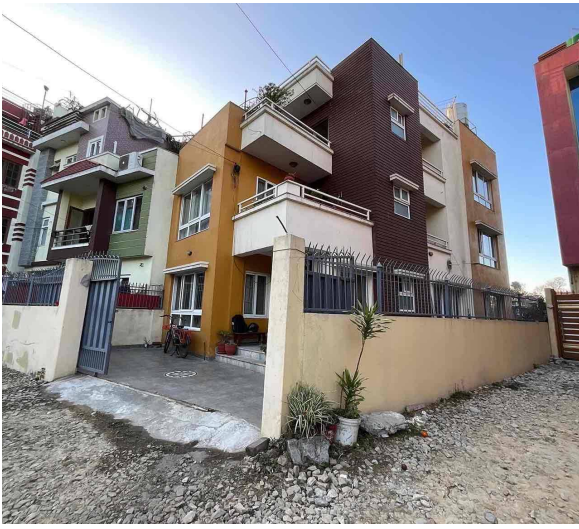

Southeast Facing House for Sale at Thimi

2 Crore 75 Lakh

Property ID: 5075

Agent Code: 39

📍 Bhaktapur ,Thimi | Siddhi Kali Mandir

🏠 4.06 Aana

📏 13.0 Feet

📍 South-East

[View More Details](#)