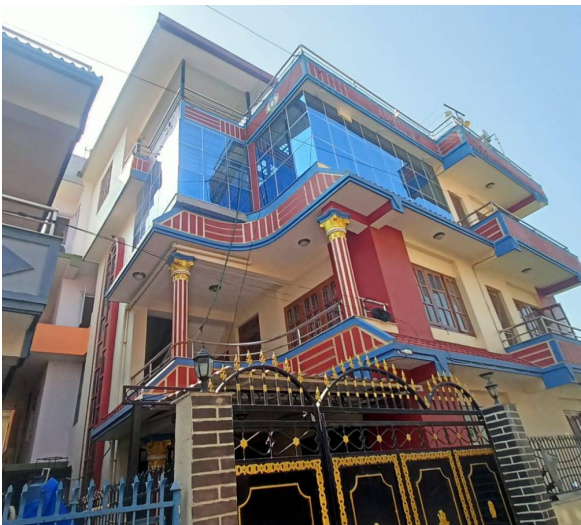

House for Sale at Kharipati

1 Crore 75 Lakh

Property ID: 7856

Agent Code: 98

📍 Bhaktapur ,Kharipati | NEA Training Centre

🏠 3.87 Aana

📏 20.0 Feet

📍 South

[View More Details](#)

House for Sale at Bhaktapur | Madhyapur Thimi

2 Crore 40 Lakh

Property ID: 7845

Agent Code: 98

📍 Bhaktapur ,Madhyapur Thimi | Mid Valley School

🏠 3.25 Aana

📏 20.0 Feet

[View More Details](#)

House for Sale at Gatthaghar

3 Crore 50 Lakh

Property ID: 7523

Agent Code: 100

📍 Bhaktapur ,Gatthaghar Chowk

🏠 4.59 Sq. Ft.

🏠 16.0 Feet

South Facing Semi-Bungalow for Sale at Balkot

2 Crore 95 Lakh

Property ID: 6521

Agent Code: 100

📍 Bhaktapur ,Balkot | Ragini Height

🏠 3.82 Aana

📏 10.0 Feet

📍 South-West