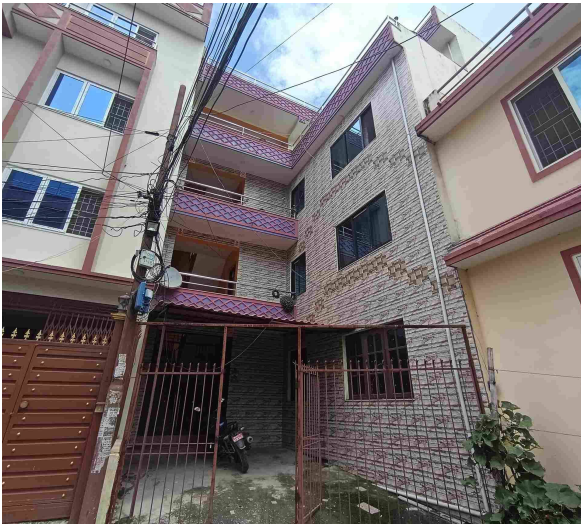

House for Sale at Bhaktapur | Srijananagar

3 Crore

Property ID: 7844

Agent Code: 98

📍 Bhaktapur ,Sallaghari | Srijananagar

🏠 3.75 Aana

📏 20.0 Feet

📍 South-East

[View More Details](#)