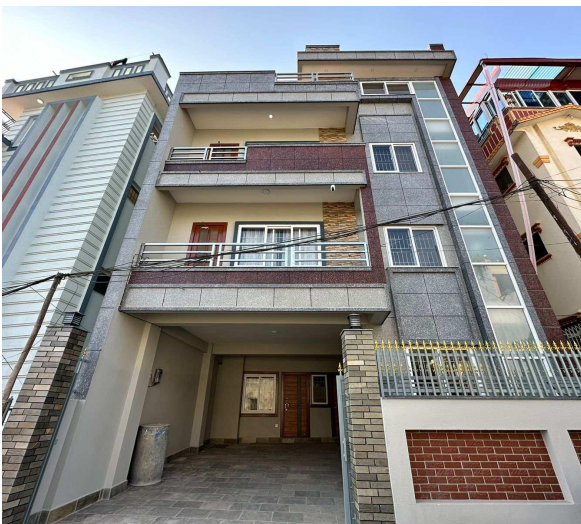

House for Sale at Tokha | Dhapasi

3 Crore 80 Lakh

Property ID: 4286

Agent Code: 43

📍 Kathmandu ,Tokha | Grande Hospital

🏠 3.5 Aana

📏 13.0 Feet

📍 East

[View More Details](#)