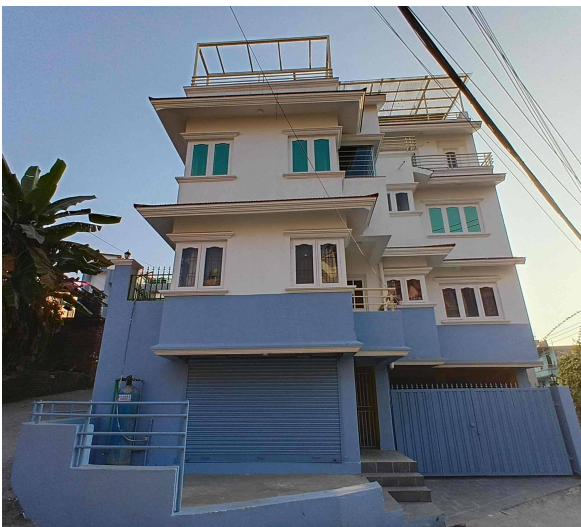

3 to 4 Crore house for Ghanshyam Adhikari

Collection ID: 86

Customer Name:	Ghanshyam Adhikai	Property Type: House
Customer ID:	001	Preferred Area: Kapurdhara, Tokha, Meiphi, Baluwatar, Gyaneshwor
Handling Agent:	Pinky Mandal	Budget Range: 40000000
Created On:	Feb. 5, 2025	

Explained Property Requirements

House Seeker Area of Land 4 aana Facing : South Road size : 13 feet No. of rooms: 5 Bedroom Floors: 2.5 or 3 Parking Space: 1 Budget: 3.50 cr to 4 cr Location : Kapurdhara, Tokha, Meiphi, Baluwatar, Gyaneshwor

🏠 4.13 Aana

📏 12.0 Feet

📍 North-East

[View More Details](#)

House for Sale at Dhapasi

4 Crore 25 Lakh

Property ID: 4511

Agent Code: 43

📍 Kathmandu ,Tokha Bhatbhateni

🏠 4.0 Aana

📏 20.0 Feet

📍 North-East

[View More Details](#)

House for Sale at Tokha | Dhapasi

3 Crore 80 Lakh

Property ID: 4286