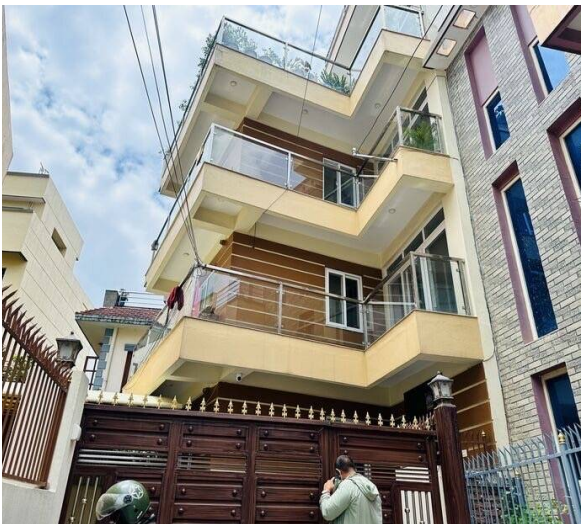

3.5 Storey House on Sale at Samakhushi

5 Crore 50 Lakh

Property ID: 2346

Agent Code: 26

📍 Kathmandu ,Baikunthapuri, Samakhushi

🏠 6.0 Aana

📏 26.0 Feet

📍 South-East

[View More Details](#)