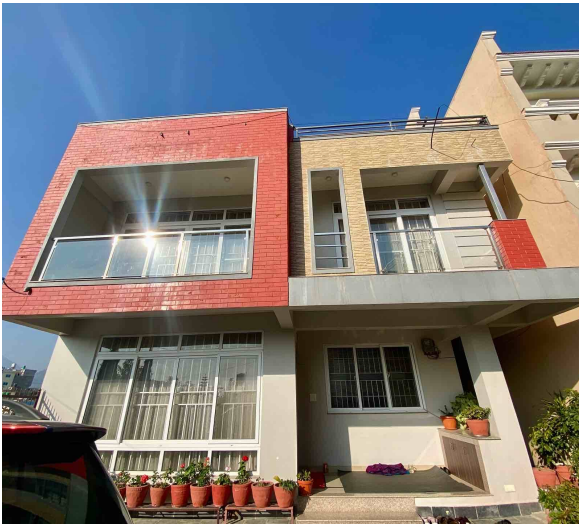

House for Sale at Budhanilkantha

5 Crore

Property ID: 4709

Agent Code: 57

📍 Kathmandu ,Budhanilkantha | Mathilo Bhangal

🏠 6.0 Aana

📏 20.0 Feet

📍 South

[View More Details](#)