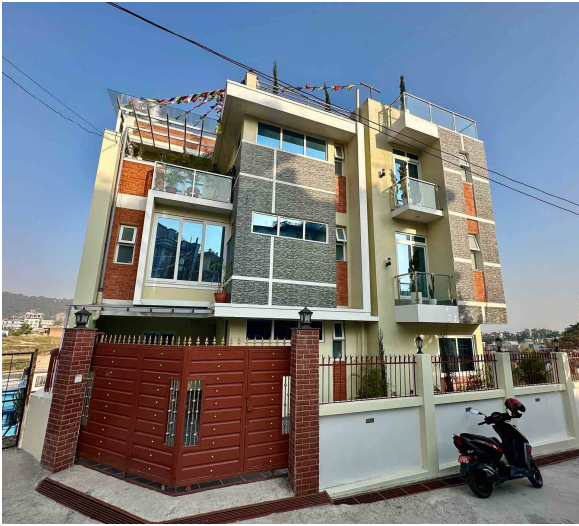

## 5 CRORE HOUSE FOR RUPESH KATTEL AT BUDHANILKANTHA

Customer ID: 238

Customer Name:	Rupesh Kattel	Property Type: House
Handling Agent:	Pinky Mandal	Preferred Area:
Created On:	May 26, 2025	Budget Range: 5 cr
		Preferred Area: Budhanilkantha

### Explained Property Requirements

House Seeker/ Residential Location: Budhanilkantha Area of Land: 5 aana  
Budget: 5 cr Road Access: 13 ft

## Selected Properties

House for Sale at Budhanilkantha

4 Crore 25 Lakh

Property ID: 6225

Agent Code: 57

📍 Kathmandu ,Budhanilkantha | Mathilo Bhangal

🏠 5.75 Aana

📏 13.0 Feet

📍 South-West

[View More Details](#)

House for Sale at Budhanilkantha

5 Crore

Property ID: 4709

Agent Code: 57

📍 Kathmandu ,Budhanilkantha | Mathilo Bhangal

🏠 6.0 Aana