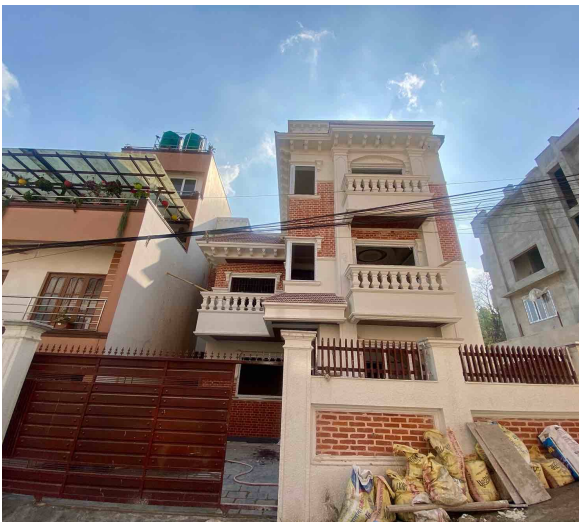

House for Sale at Budhanilkantha

4 Crore 25 Lakh

Property ID: 4663

Agent Code: 57

📍 Kathmandu ,Budhanilkantha | Tallo Bhangal | Namaste Colony

🏠 4.25 Aana

📏 16.0 Feet

📍 North

[View More Details](#)