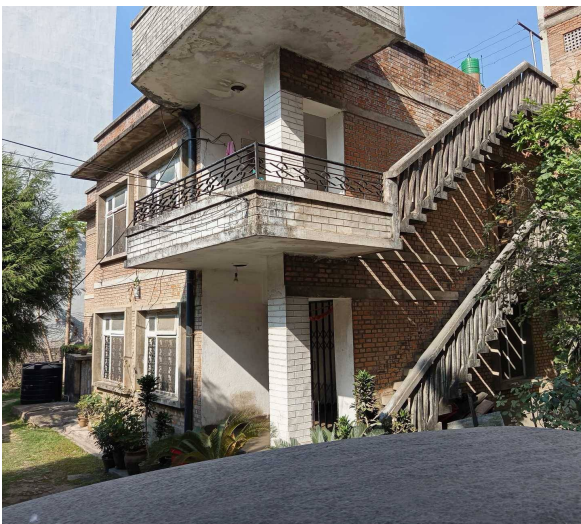

Land for Sale at Thamel | Paknajol

1 Crore 40 Lakh Per Aana

Property ID: 6430

Agent Code: 14

📍 Kathmandu ,Thamel | Paknajol

🏠 15.0 Aana

📏 13.0 Feet

🕒 North-West

[View More Details](#)