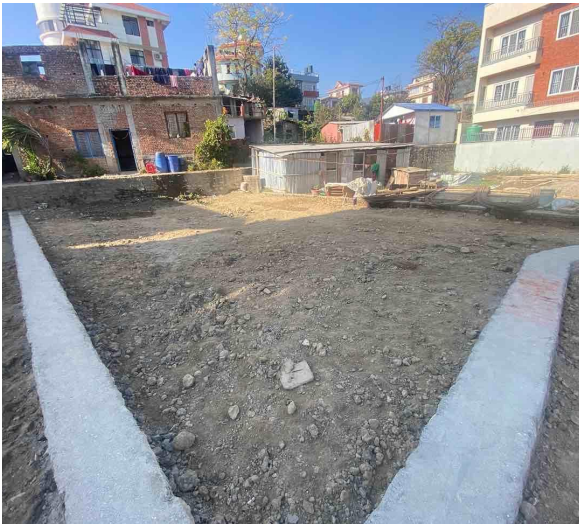

Land for Sale at Budhanilkantha | Kathmandu

40 Lakh Per Aana

Property ID: 4074

Agent Code: 57

📍 Kathmandu ,Pasikot Budhanilkantha

🏠 4.75 Aana

📏 12.0 Feet

🕒 North-East

[View More Details](#)