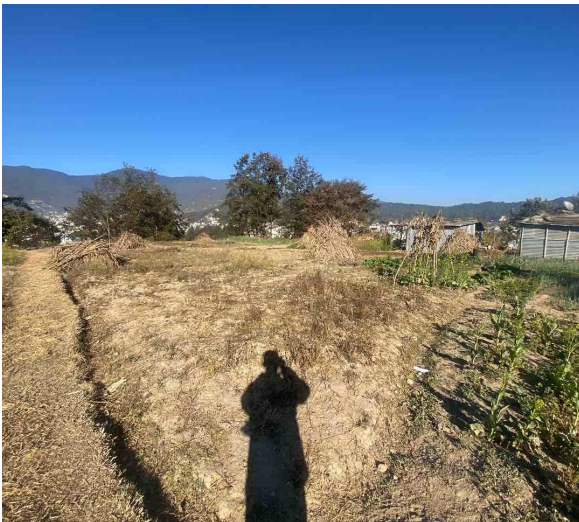

Land for Sale at Budhanilkantha

20 Lakh Per Aana

Property ID: 4877

Agent Code: 57

📍 Kathmandu ,Budhanilkantha | Bhangal | Khatri Gau

🏠 19.0 Aana

📏 13.0 Feet

[View More Details](#)