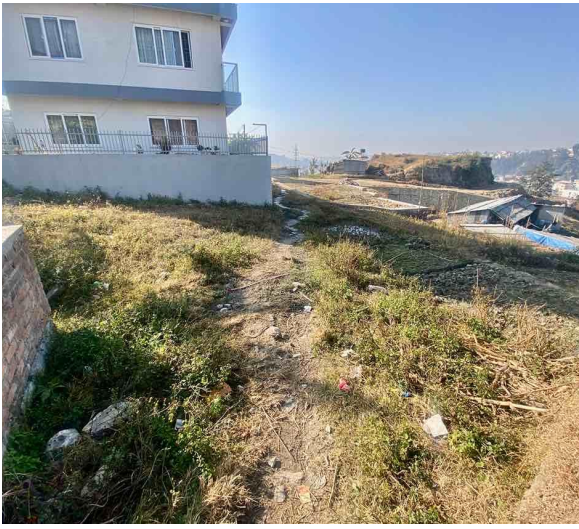

Land for Sale at Budhanilkantha

35 Lakh Per Aana

Property ID: 4229

Agent Code: 57

📍 Kathmandu ,Budhanilkantha | Chunikhel Dada

🏠 3.5 Aana

📏 13.0 Feet

📍 South

[View More Details](#)