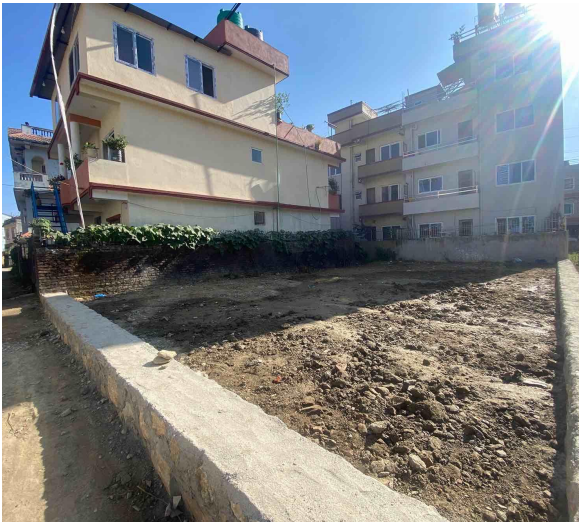

Land For Sale at Budhanilkantha | Kathmandu

40Lakh

Property ID: 4071

Agent Code: 57

📍 Kathmandu ,pasikot

🏠 5.0 Aana

📏 12.0 Feet

📍 North

[View More Details](#)