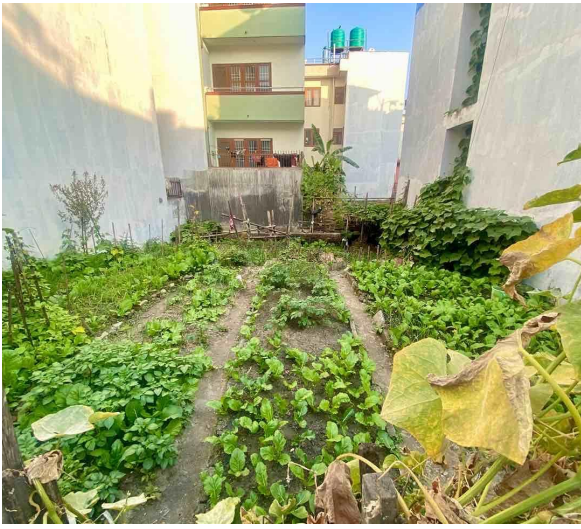

Land for Sale at Budhanilkantha | Kathmandu

1 Crore 70 Lakh

Property ID: 3990

Agent Code: 57

📍 Kathmandu ,Budhanilkanth | Tallo Bhangal
| Sundar Basti

🏠 3.5 Aana

📏 13.0 Feet

📍 West

[View More Details](#)