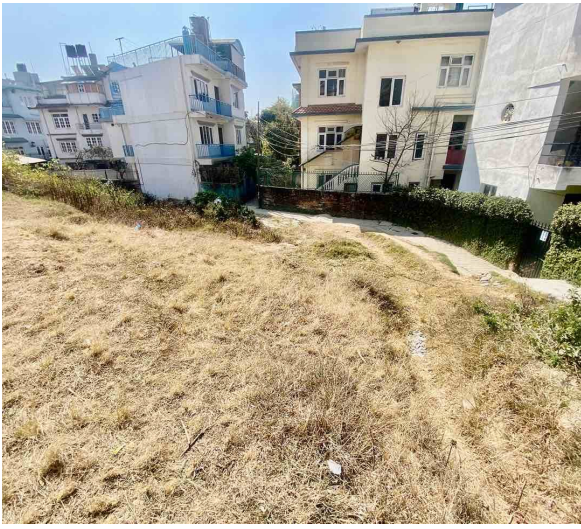

Land for Sale at Bansbari

32 Lakh Per Aana

Property ID: 5380

Agent Code: 57

📍 Kathmandu ,Bansbari | Thai Embassy

🏠 7.5 Aana

📏 3.0 Feet

🕒 West

[View More Details](#)