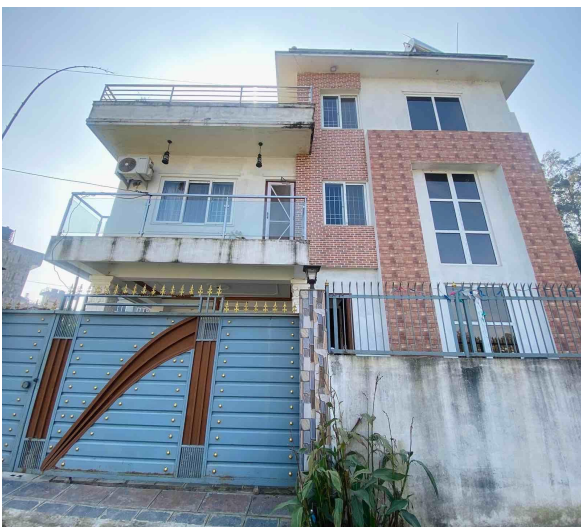

📍 Kathmandu ,Budhanilkantha | Tallo Pasikot

🏠 5.0 Aana

📏 13.0 Feet

🕒 South

[View More Details](#)

House for Sale at Budhanilkantha |
Kathmandu

4 Crore 15 Lakh

Property ID: 4455

4 Crore

Property ID: 4070

Agent Code: 57

📍 Kathmandu ,Budhanilkantha | Special Chowk

🏠 6.1 Aana

📏 10.0 Feet

📍 West

[View More Details](#)