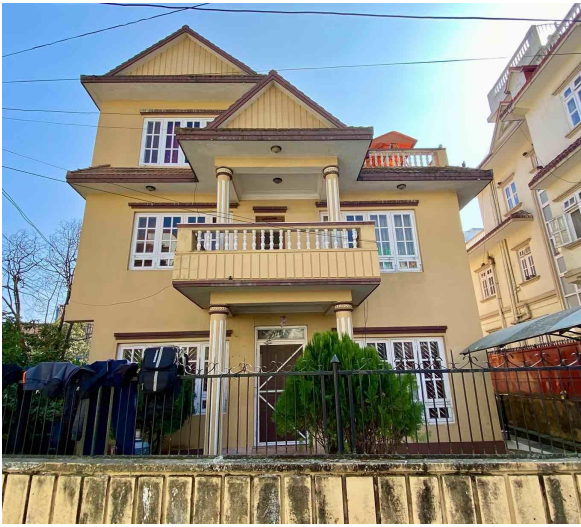

House for Sale at Budhanilkantha | Kathmandu

4 Crore

Property ID: 4070

Agent Code: 57

📍 Kathmandu ,Budhanilkantha | Special Chowk

🏠 6.1 Aana

📏 10.0 Feet

📍 West

[View More Details](#)