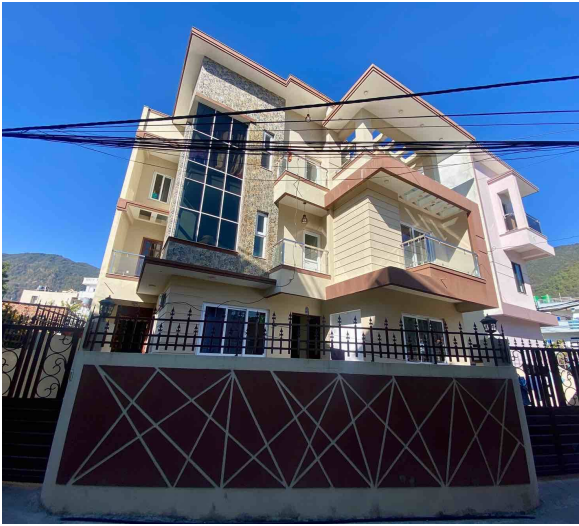

Non Negotiable Requirements
all the properties are negotiable

Selected Properties

House for Sale at Budhanilkantha

3 Crore 50 Lakh

Property ID: 4933

Agent Code: 57

📍 Kathmandu ,Budhanilkantha | Fulbari Tole

🏠 4.25 Aana

📏 13.0 Feet

🕒 South-East

[View More Details](#)

House for Sale at Budhanilkantha |
Kathmandu

3 Crore 50 Lakh

Property ID: 4456

Agent Code: 57

📍 Kathmandu ,Budhanilkantha | Tallo Pasikot

🏠 5.0 Aana

📏 13.0 Feet

🕒 South

[View More Details](#)

House for Sale at Budhanilkantha |
Kathmandu

4 Crore 15 Lakh

Property ID: 4455