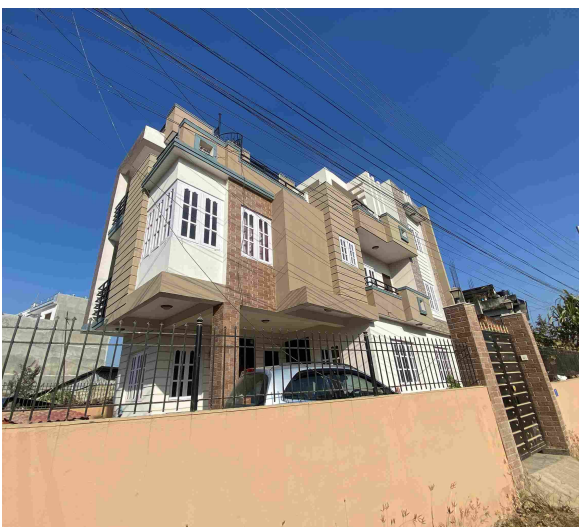

Selected Properties

House for Sale at Harisiddhi | Lalitpur

2 Crore 32 Lakh

Property ID: 4732

Agent Code: 53

📍 Lalitpur ,Harisiddhi | Arun Bakery Cafe

🏠 5.25 Aana

📏 16.0 Feet

🕒 North-West

[View More Details](#)

House for Sale at Tikhedewal | Lalitpur

3 Crore 60 Lakh

Property ID: 4668

Agent Code: 53

📍 Lalitpur ,Lalitpur | Tikhedewal | Medi Supercare

🏠 4.25 Aana

📏 10.0 Feet

🕒 North-East

[View More Details](#)

House for Sale at Harisiddhi

3 Crore 72 Lakh

Property ID: 4642

Agent Code: 53

📍 Lalitpur ,Harisiddhi | Kshitiz Secondary School