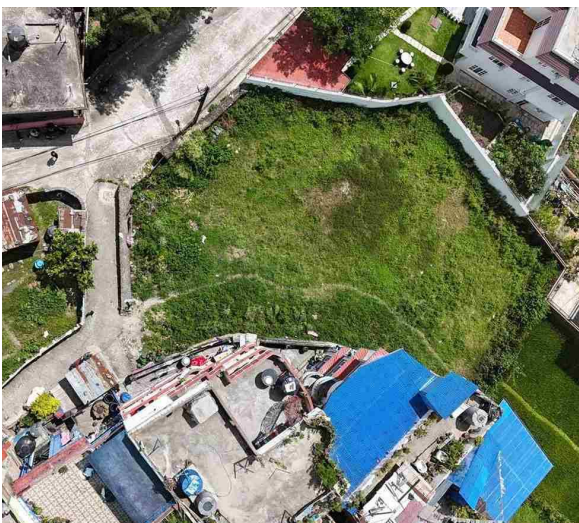

Land Sale for Budhanilkantha

46 Lakh Per Aana

Property ID: 2817

Agent Code: 41

📍 Kathmandu ,Budhanilkantha Mandir

🏠 22.0 Aana

📏 20.0 Feet

📍 East

[View More Details](#)