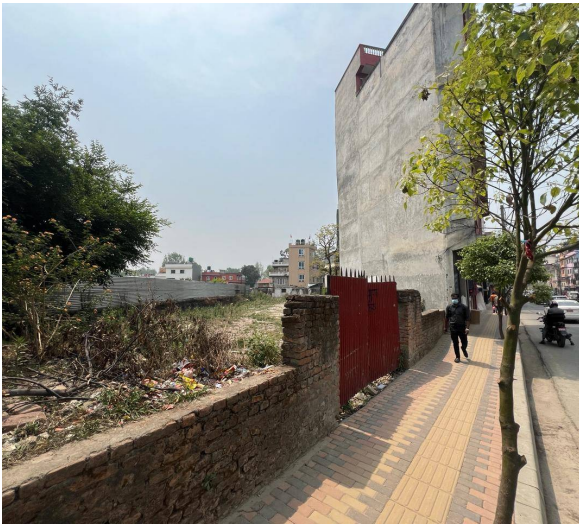

Commercial land on Sale at Maharajgunj | Kathmandu

1 Crore 35 Lakh Per Aana

Property ID: 2903

Agent Code: 54

📍 Kathmandu ,Maharajgunj

🏠 18.0 Aana

📏 42.0 Feet

📍 North

[View More Details](#)