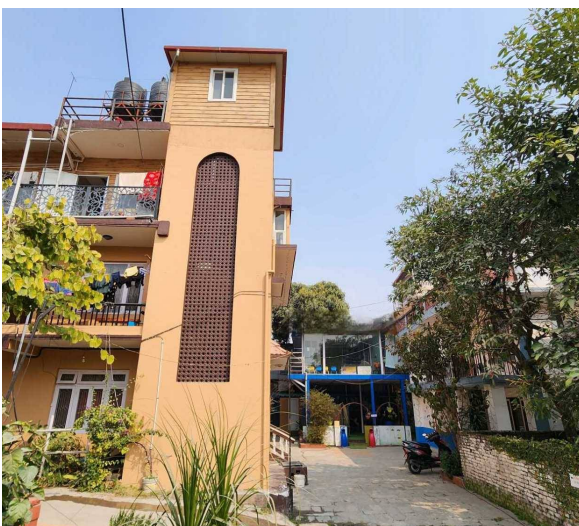

House for Sale at Lazimpat

85 Lakh Per Aana

Property ID: 5458

Agent Code: 14

Kathmandu ,Lazimpat | Raddison Hotel

20.0 Aana

13.0 Feet

South-West

[View More Details](#)