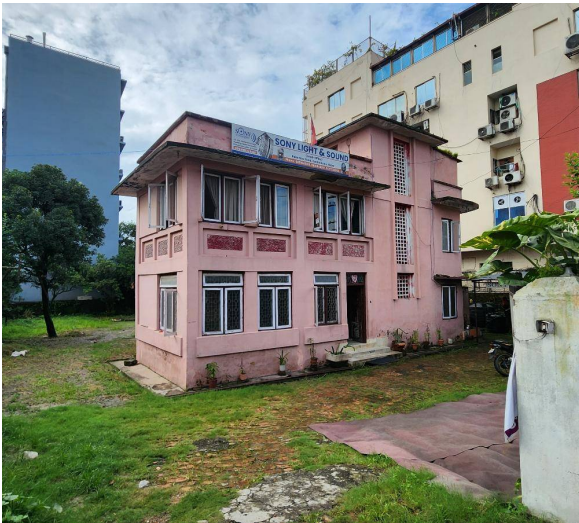

Commercial Land at Naxal

1 Crore 60 Lakh Per Anna

Property ID: 2609

Agent Code: 14

📍 Kathmandu ,Sano Gaucharan

📐 30.0 Aana

🏠 26.0 Feet

📍 East

[View More Details](#)