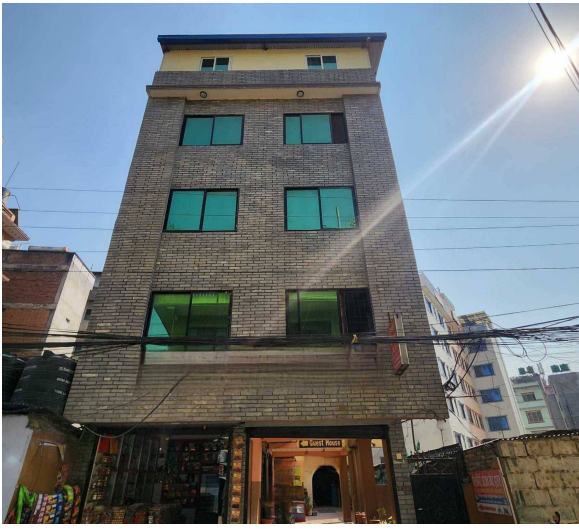

Commercial Property for Sale at Gongabu Bus Park

8 Crore

Property ID: 5953

Agent Code: 14

📍 Kathmandu ,Gongabu | Bus Park

🏠 7.18 Aana

📏 20.0 Feet

📍 North

[View More Details](#)