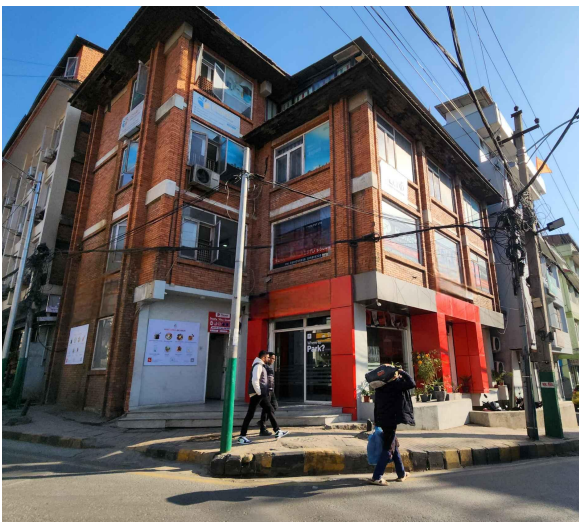

Commercial Property for Sale at Hattisar

19 Crore

Property ID: 4220

Agent Code: 14

📍 Kathmandu ,Hattisar | Kamalpokhari

🏠 6.5 Aana

📏 30.0 Feet

📍 North-West

[View More Details](#)