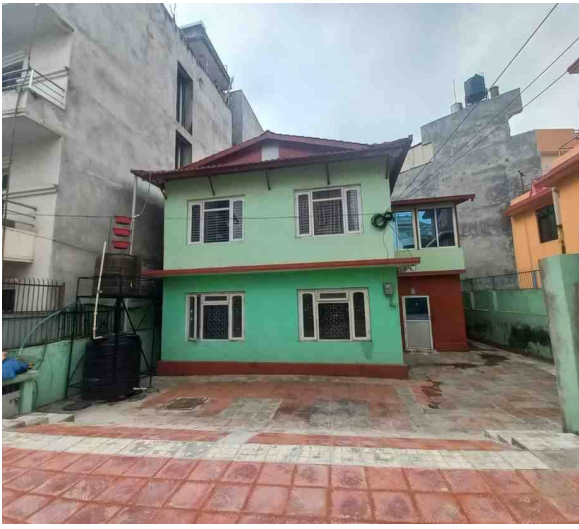

House for Rent at Ratopul

65 Thousand Per Month

Property ID: 7926

Agent Code: 79

📍 Kathmandu ,Ratopul | Oho Cake

🏠 11.0 Aana

📏 13.0 Feet

📍 North

[View More Details](#)