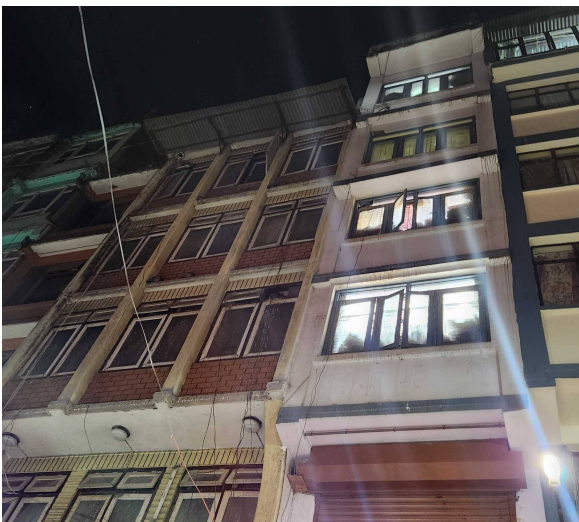

Commercial Property for Sale at Newroad

22 Crore

Property ID: 5507

Agent Code: 14

📍 Kathmandu ,Newroad | Ranjana

📐 2.75 Aana

🏠 18.0 Feet

🕒 East

[View More Details](#)