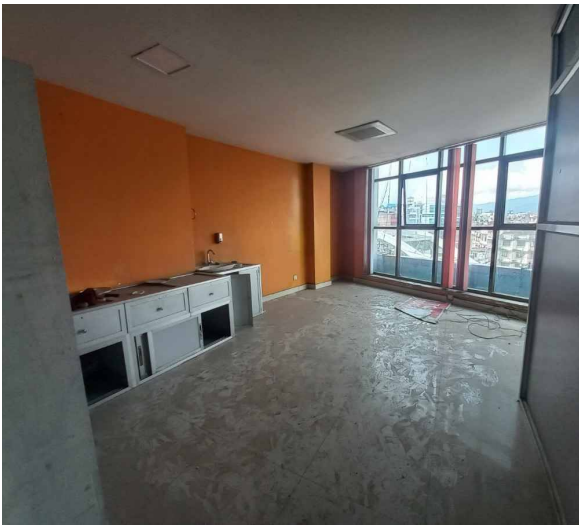

Commercial Space at Babarmahal for Rent

1 Lakh 25 thousand Per Month

Property ID: 7076

Kathmandu ,Babarmahal Bridge

1400.0 Sq. Ft.

80.0 Feet

North

[View More Details](#)