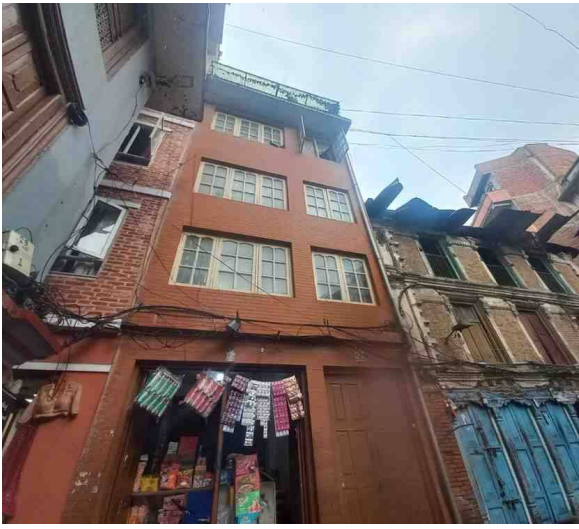

Commercial Building Inside Ringroad

Collection ID: 102

Description

Discover premium commercial buildings located inside Kathmandu's Ring Road. These buildings are ideal for offices, retail outlets, or businesses and offer strategic locations and excellent accessibility.

Properties

Bagmati Apartment for Sale at Sankhamul

1 Crore 30 Lakh

Property ID: 8042

📍 Kathmandu ,Sankhamul | Bagmati
Apartment

🏠 850.0 Sq. Ft.

📏 26.0 Feet

📍 East

[View More Details](#)

House for Rent at Basantapur

1 Lakh Per Month

Property ID: 8041

Agent Code: 79

📍 Kathmandu ,Basantapur | Kathmandu Durbar Square

🏠 1.5 Aana

📏 10.0 Feet