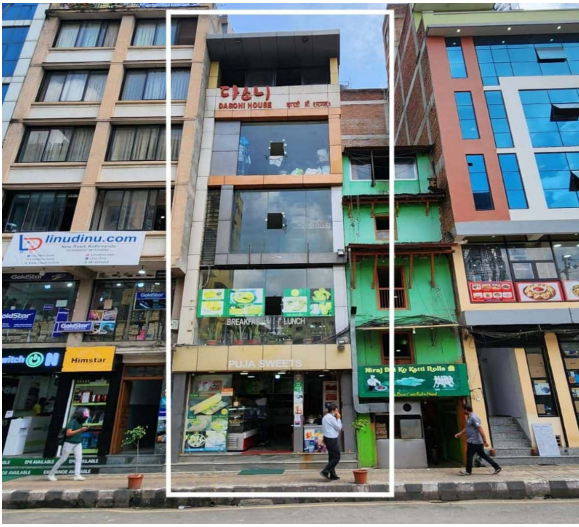

Commercial Property for Sale in Newroad

10 Crore 50 Lakh

Property ID: 2477

Agent Code: 14

📍 Kathmandu ,Newroad Pako

🏠 1.75 Aana

📏 26.0 Feet

📍 South

[View More Details](#)