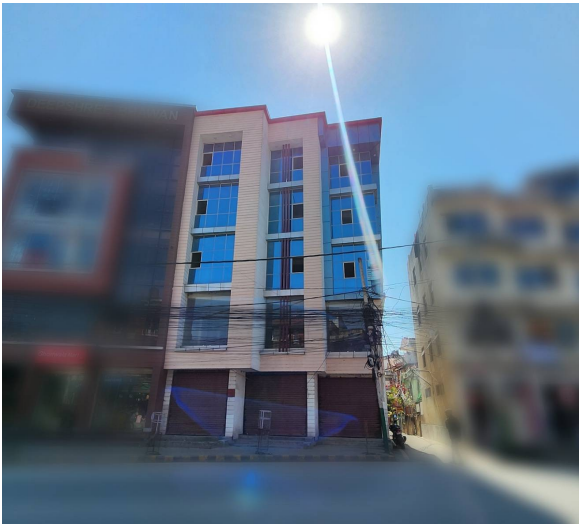

Commercial Property for Sale at Ratopul

12 Crore 50 Lakh

Property ID: 5506

Agent Code: 14

📍 Kathmandu ,Ratopul

🏠 7.0 Aana

📏 50.0 Feet

📍 North

[View More Details](#)