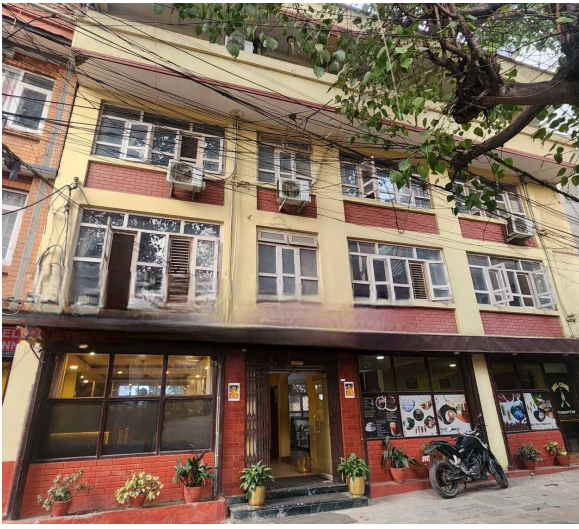

Commercial Property for Sale at Thamel

18 Crore

Property ID: 5355

Agent Code: 14

📍 Kathmandu ,Thamel

🏠 8.0 Aana

📏 13.0 Feet

📍 South

[View More Details](#)