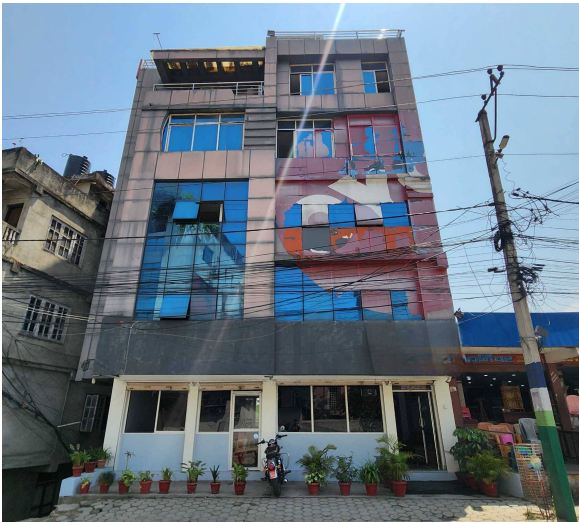

Commercial Building for Sale at Gyaneshwor

7 Crore 25 Lakh

Property ID: 6126

Agent Code: 14

📍 Kathmandu ,Gyaneshwor

🏠 5.5 Aana

📏 20.0 Feet

📍 North-West

[View More Details](#)