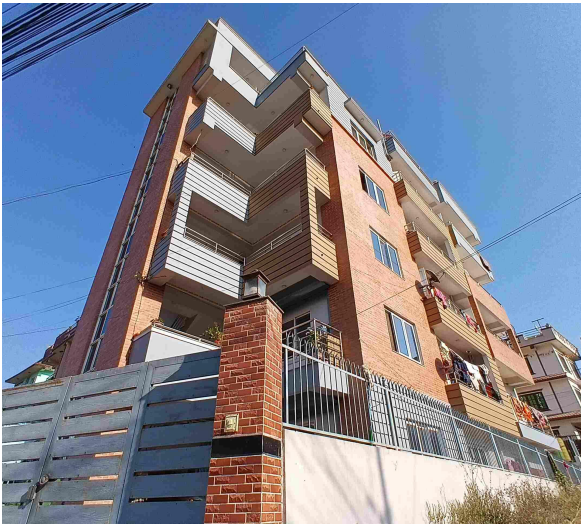

House for Sale at Tarkeshwor | Jarankhu

8 Crore

Property ID: 4113

Agent Code: 43

📍 Kathmandu ,Tarkeshwor | Jarankhu | Green City Megha Hospital

🏠 7.0 Aana

📏 26.0 Feet

📍 South-West

[View More Details](#)