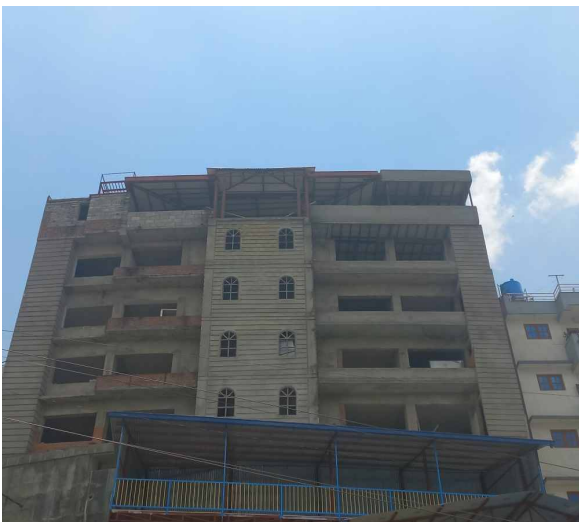

Commercial Building Outside Ringroad

Collection ID: 103

Description

Explore spacious commercial buildings in prime locations outside Kathmandu's Ring Road. Perfect for businesses seeking tranquility, larger spaces, and easy connectivity.

Properties

3BHK Suncity Apartment for Sale at Pepsicola

2 Crore

Property ID: 8383

📍 Kathmandu ,Pepsicola | Suncity Apartment

🏠 1187.0 Sq. Ft.

📏 20.0 Feet

📍 South

[View More Details](#)

House for Sale at Bhaktapur | Sanothimi

7 crore

Property ID: 6906

📍 Bhaktapur ,Sanothimi | Manohara Park

🏠 8.0 Aana

📏 20.0 Feet

[View More Details](#)

Commercial Building for Sale at Kalanki

8 Crore 90 Lakh

Property ID: 6429

Agent Code: 14

📍 Kathmandu ,Kalanki

🏠 5.75 Aana

📏 20.0 Feet

📍 South