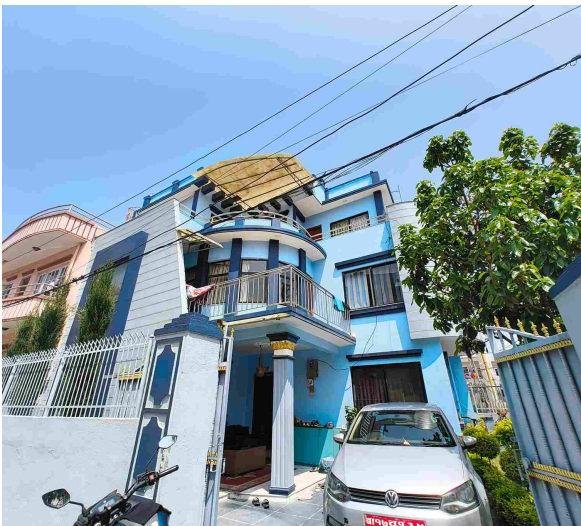

House for Sale at Sitapakha

3 Crore

Property ID: 6224

Agent Code: 32

📍 Lalitpur ,Sitapakha | Alpine Gate

🏠 4.0 Aana

📏 13.0 Feet

📍 North-East

[View More Details](#)