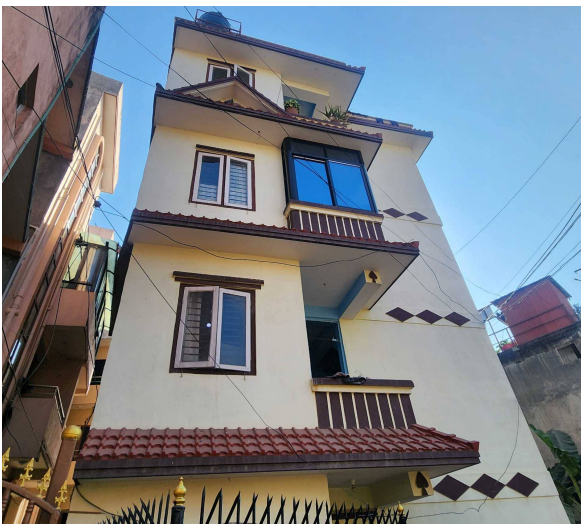

Budget Range: 2 crore below

Explained Property Requirements

-price :below 2 crore -After earthquake built -For hostel purpose

Non Negotiable Requirements

price :below 2 crore

Selected Properties

House for Sale at Gurjudhara

House for Sale at Satdobato

2 Crore

Property ID: 4775

Agent Code: 32

📍 Lalitpur ,Satdobato | ANFA

🏠 3.3 Aana

📏 10.0 Feet

📍 East

[View More Details](#)

House for Sale at Syuchatar | Kalanki

1 Crore 65 Lakh

Property ID: 4656

Agent Code: 14

📍 Kathmandu ,Kalanki

🏠 2.75 Aana

📏 4.0 Feet

📍 North

[View More Details](#)

House for Sale at Kumarigal | Tusal | Kathmandu

1 Crore 15 Lakh

Property ID: 3861

Agent Code: 54

📍 Kathmandu ,Kumarigal Temple

🏠 2.0 Aana