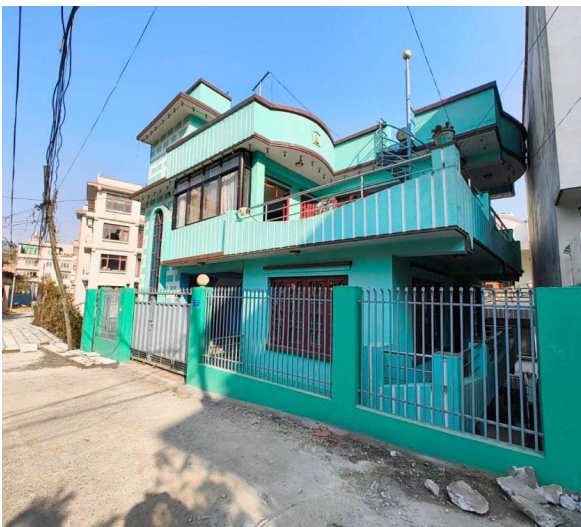

1 Crore 40 Lakh

Property ID: 5163

Agent Code: 46

📍 Kathmandu ,Gurjudhara Yatayat

🏠 3.0 Aana

📏 16.0 Feet

📍 South

[View More Details](#)

House for Sale at Satdobato

2 Crore

Property ID: 4775

Agent Code: 32

📍 Lalitpur ,Satdobato | ANFA

🏠 3.3 Aana

📏 10.0 Feet

📍 East

[View More Details](#)

House for Sale at Syuchatar | Kalanki

1 Crore 65 Lakh

Property ID: 4656

Agent Code: 14

📍 Kathmandu ,Kalanki

🏠 2.75 Aana

📏 4.0 Feet