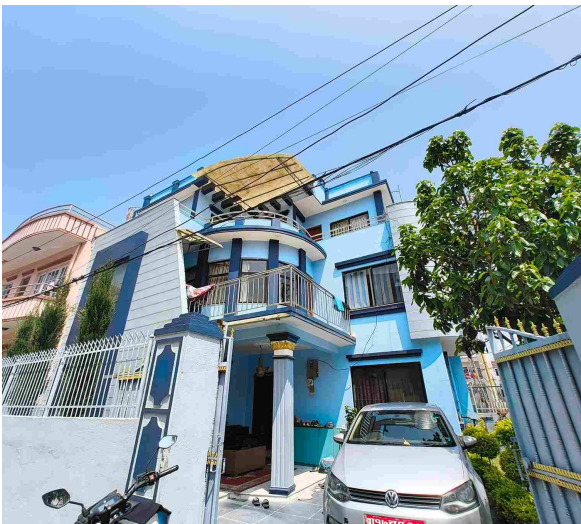

House for Sale at Sitapakha

3 Crore

Property ID: 6224

Agent Code: 32

📍 Lalitpur ,Sitapakha | Alpine Gate

🏠 4.0 Aana

📏 13.0 Feet

📍 North-East

[View More Details](#)