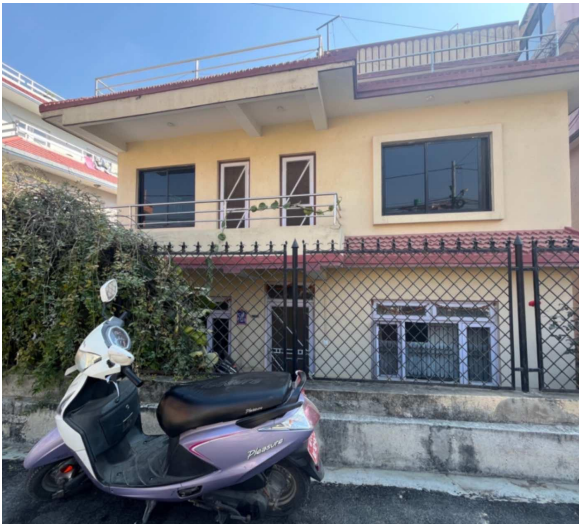

House for Sale at Lalitpur | Khumaltar

4 Crore 50 Lakh

Property ID: 4319

Agent Code: 59

📍 Lalitpur ,Lalitpur | Khumaltar | Sumeru Hospital

🏠 5.75 Aana

📏 16.0 Feet

🕒 North-West

[View More Details](#)