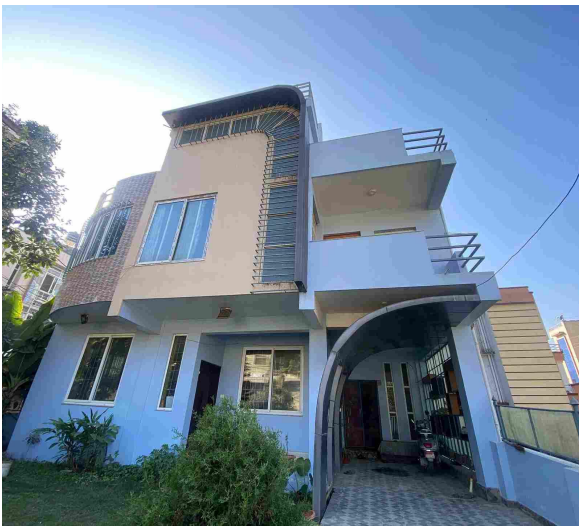

House for sale at Nakhipot | Lalitpur

5 Crore 65 Lakh

Property ID: 4046

Agent Code: 53

📍 Lalitpur ,Nakhipot

🏠 7.0 Aana

📏 20.0 Feet

🕒 East

[View More Details](#)