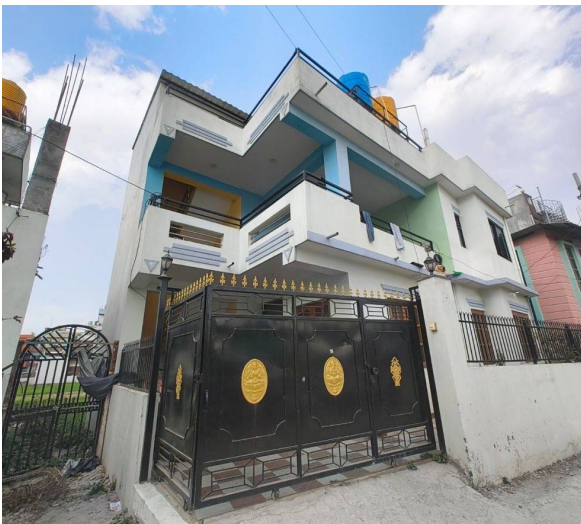

## Selected Properties

House for Sale at Tikathali

1 Crore 70 Lakh

Property ID: 5646

Agent Code: 33

📍 Lalitpur ,Tikathali | Panitanki

🏠 2.75 Aana

📏 13.0 Feet

📍 West

[View More Details](#)

Semi Bungalow House for Sale at Sano Thimi | Bhaktapur

1 Crore 80 Lakh

Property ID: 5561

Agent Code: 61

📍 Bhaktapur ,Sanothimi | Ward No 2 Office

🏠 2.5 Aana

📏 11.0 Feet

📍 South

[View More Details](#)

House for Sale at Imadol

1 Crore 85 Lakh

Property ID: 5371

Agent Code: 32

📍 Lalitpur ,Imadol | Pawan Prakriti School