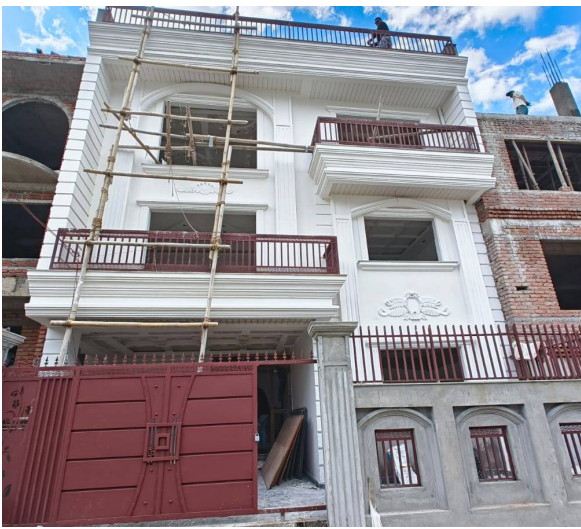

📍 Lalitpur ,Tikathali | Tinkune

🏠 3.5 Aana

📏 13.0 Feet

📍 East

[View More Details](#)

House for Sale at Imadol

3 Crore 25 Lakh

Property ID: 8340

Agent Code: 32

📍 Lalitpur ,Imadol | Sital Height

🏠 3.25 Aana

📏 20.0 Feet

📍 South-East

[View More Details](#)

House for Sale at Imadol

3 Crore 45 Lakh