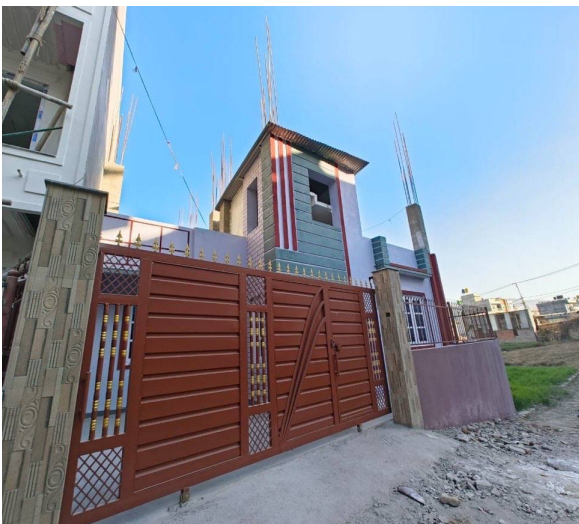

House for Sale at Tikathali | Lalitpur

1 Crore 60 Lakh

Property ID: 4932

Agent Code: 32

📍 Lalitpur ,Tikathali | Sofa Factory

🏠 2.3 Aana

📏 10.0 Feet

📍 West

[View More Details](#)