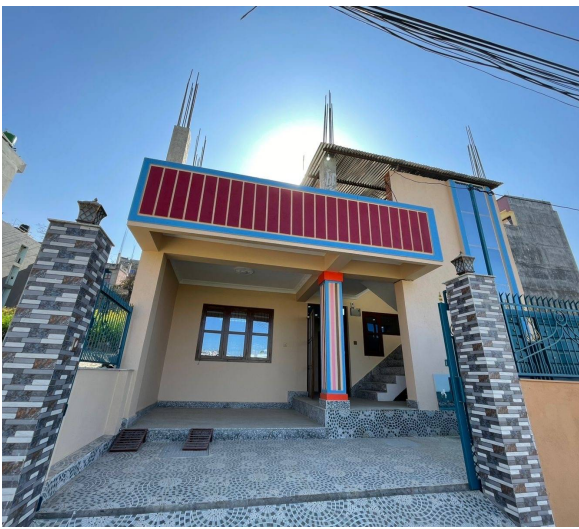

## Selected Properties

House for Sale at Imadol

1 Crore 85 Lakh

Property ID: 5371

Agent Code: 32

📍 Lalitpur ,Imadol | Pawan Prakriti School

🏠 3.0 Aana

📏 13.0 Feet

📍 South

[View More Details](#)

House for Sale at Lubhu

1 Crore 30 Lakh

Property ID: 5192

Agent Code: 32

📍 Lalitpur ,Lubhu | Genius IB School

🏠 3.0 Aana

📏 13.0 Feet

📍 North-East

[View More Details](#)

House for Sale at Tikathali | Lalitpur

1 Crore 60 Lakh

Property ID: 4932

Agent Code: 32

📍 Lalitpur ,Tikathali | Sofa Factory