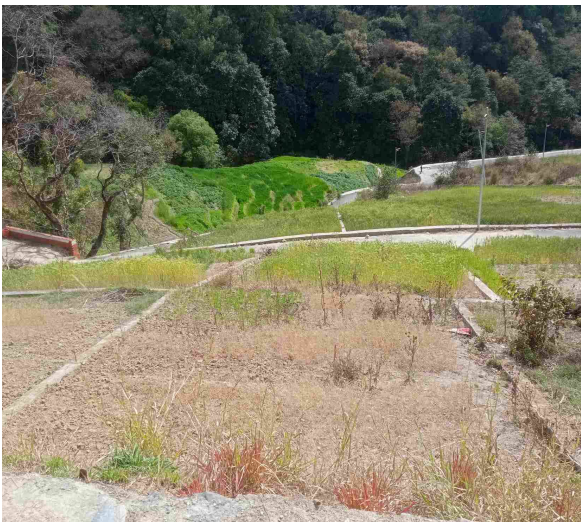

Land for Sale at Sudal |Bhaktapur

18 Lakh Per Aana

Property ID: 5717

Agent Code: 98

📍 Bhaktapur ,Sudal | Thuli Bramhayana Temple

🏠 3.31 Aana

📏 20.0 Feet

🕒 North

[View More Details](#)