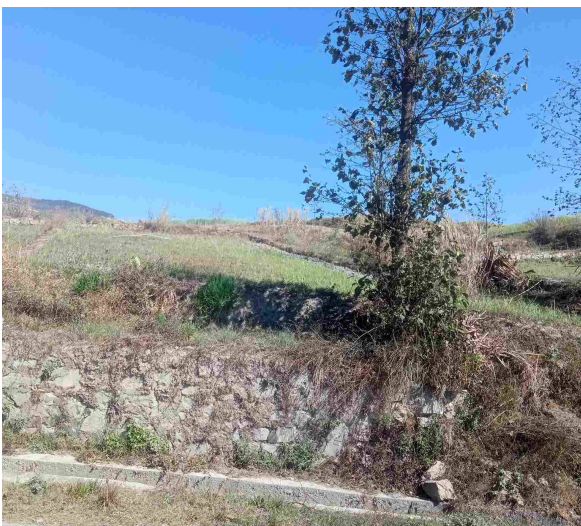

Land for Sale at Sudal | Bhaktapur

24 Lakh Per Aana

Property ID: 5637

Agent Code: 98

📍 Bhaktapur ,Sudal | Jitpur

🏠 5.91 Aana

📏 20.0 Feet

🕒 South-East

[View More Details](#)