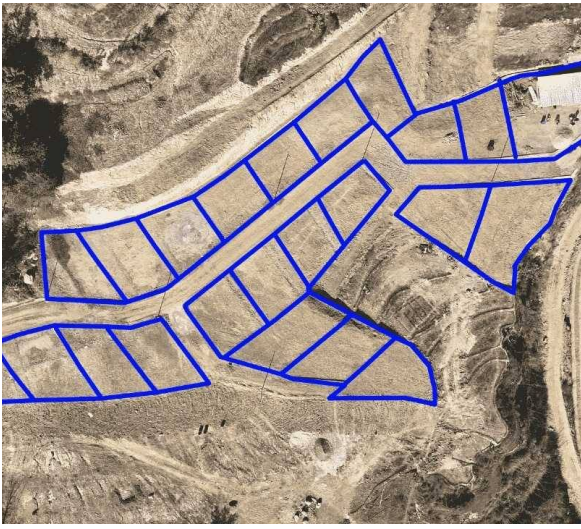

Agent Code: 32

📍 Lalitpur ,Lubhu | Mahalaxmi School

🏠 4.0 Aana

📏 13.0 Feet

🕒 North-East

[View More Details](#)

Land for Sale at Nayabasti | Kopu Gaun

12 Lakh 50 Thousand Per Aana