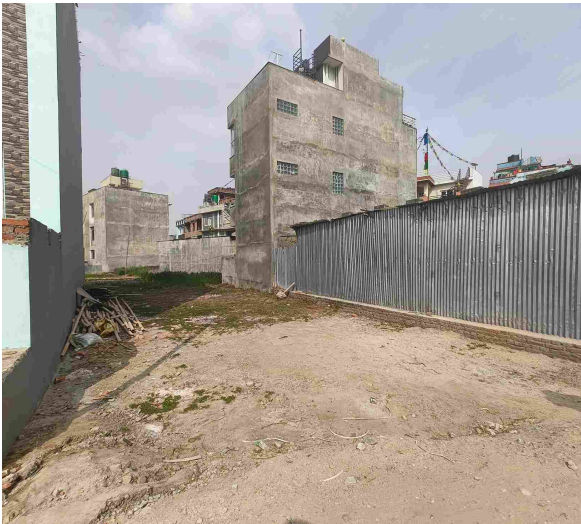

Land for Sale at Harisiddhi

33 Lakh Per Aana

Property ID: 5424

Agent Code: 32

📍 Lalitpur ,Harisiddhi | Harisiddhi Textile

🏠 3.5 Aana

📏 13.0 Feet

📍 South