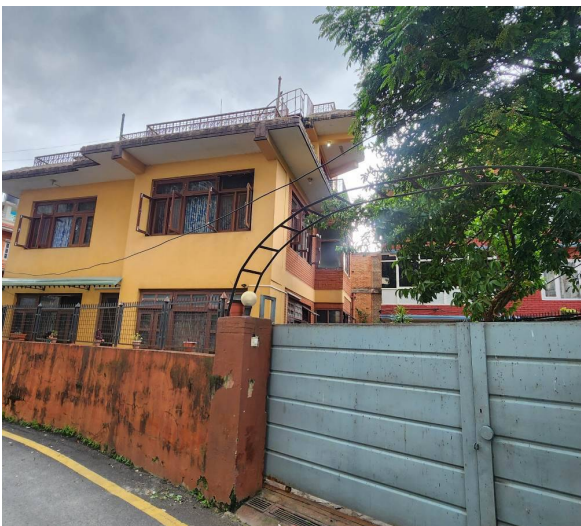

South-East Facing House for Sale at Baluwatar | Kathmandu

5 Crore 50 Lakh

Property ID: 2641

Agent Code: 14

📍 Kathmandu ,Kirtan Chowk

🏠 5.0 Aana

📏 16.0 Feet

📍 South-East

[View More Details](#)