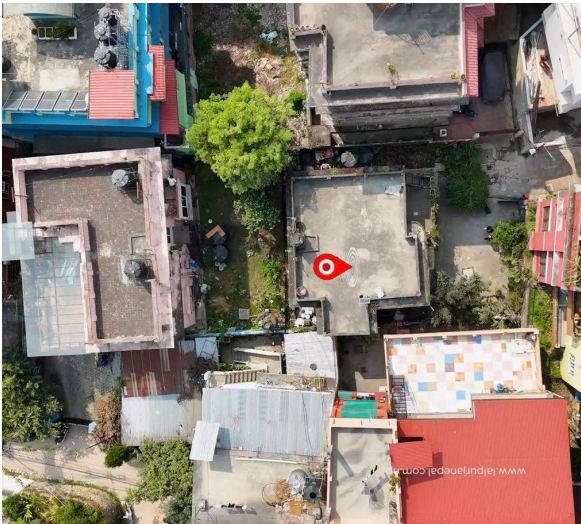

Land for Sale at Dillibazar

75 Lakh Per Aana

Property ID: 3223

Agent Code: 21

Kathmandu ,Dillibazar | Kalikasthan Mandir

6.6 Aana

11.0 Feet

East

[View More Details](#)