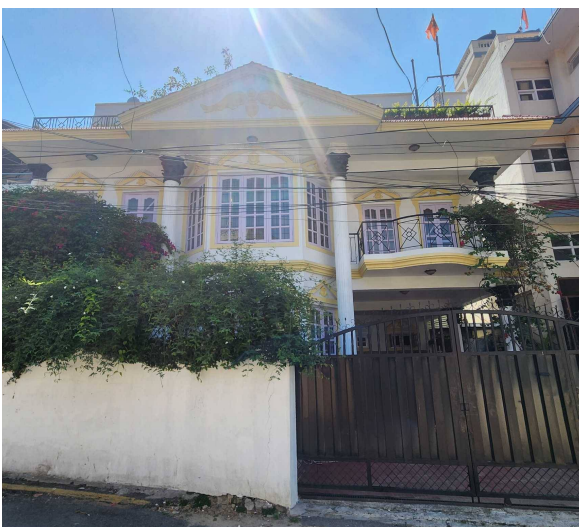

📍 Kathmandu ,Baluwatar

🏠 4.0 Aana

[View More Details](#)

Land for Sale at Baneshwor

1 Crore 10 Lakh Per Aana

Property ID: 7386

Agent Code: 108

📍 Kathmandu ,Baneshwor | Kathmandu National School

🏠 6.0 Aana

📏 16.0 Feet

📍 South-East

[View More Details](#)

House for Sale at Baluwatar

7 Crore 25 Lakh

Property ID: 7150

Agent Code: 14

📍 Kathmandu ,Baluwatar | Shivapuri School

🏠 6.0 Aana

📏 15.0 Feet

📍 West

[View More Details](#)

House for Sale at Baluwatar

1 Crore 10 Lakh Per Aana

Property ID: 7086