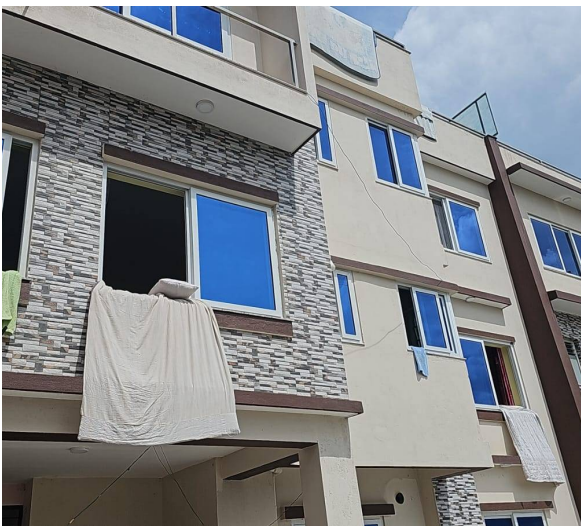

House for Sale at Tarkeshwor

1 Crore 60 Lakh

Property ID: 2989

Agent Code: 113

📍 Kathmandu ,Tarkeshwor | Basnet Cottage

🏠 3.0 Aana

📏 16.0 Feet

📍 South

[View More Details](#)