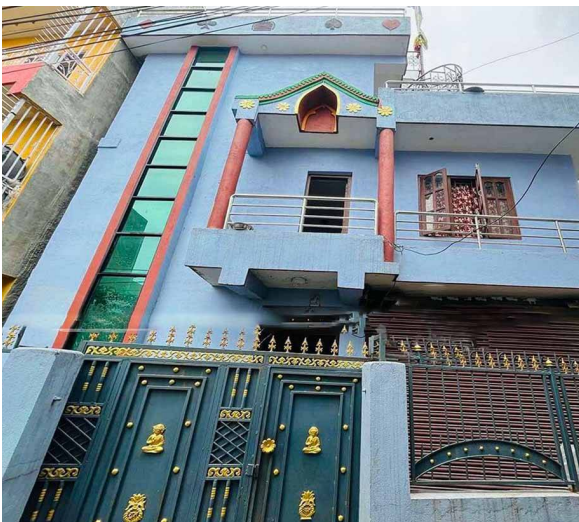

East-Facing House for Sale At Tarkeshwor | Lolang

1 Crore 35 Lakh

Property ID: 3164

Agent Code: 113

📍 Kathmandu ,Tarkeshwor | Lolang

🏠 2.2 Aana

📏 8.0 Feet

📍 East

[View More Details](#)