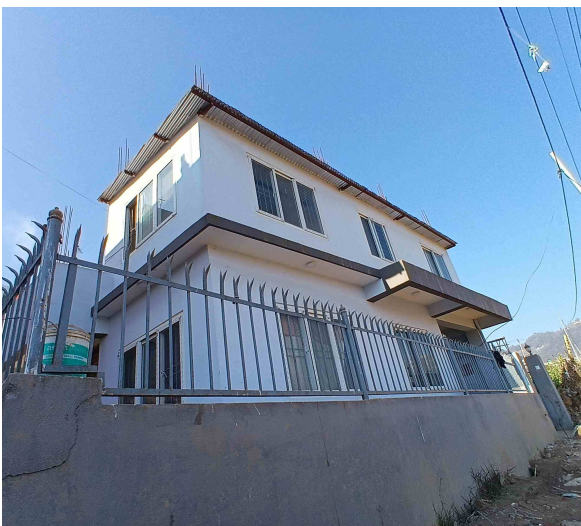

House for Sale at Tarkeshwor

1 Crore 50 Lakh

Property ID: 5175

Agent Code: 43

📍 Kathmandu ,Goldhunga

🏠 3.5 Aana

📏 13.0 Feet

📍 North-East

[View More Details](#)