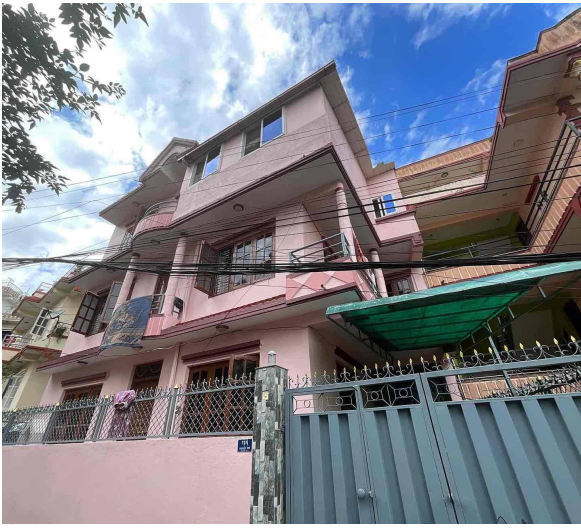

House for Sale at Kadaghari | Birendra Chowk

2 Crore 20 Lakh

Property ID: 7193

Agent Code: 39

📍 Kathmandu ,Kadaghari | Birendra Chowk

🏠 3.0 Aana

🏠 13.0 Feet

📍 South-West

[View More Details](#)