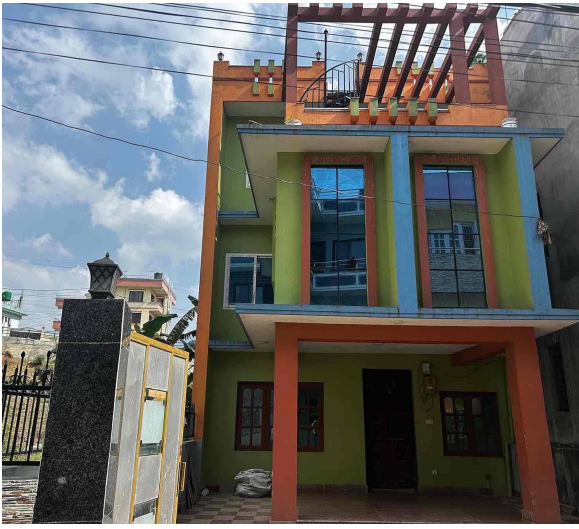

House for Sale at Balambu

2 Crore 35 Lakh

Property ID: 6888

Agent Code: 45

📍 Kathmandu ,Chandragiri | Balambu

🏠 4.25 Aana

📏 13.0 Feet

📍 North

[View More Details](#)