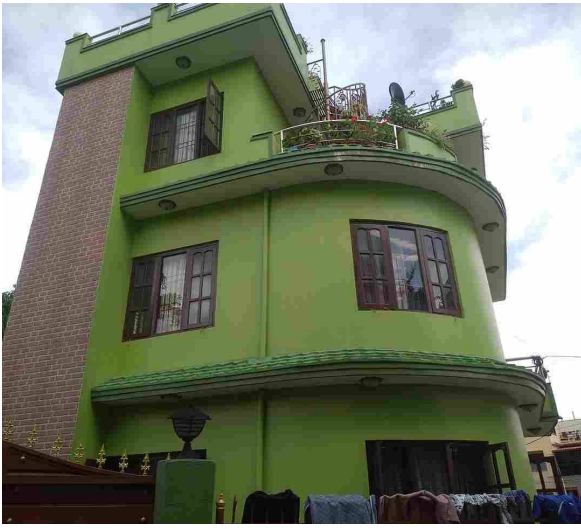

House for Sale at Kapan

2 Crore 35 Lakh

Property ID: 7734

Agent Code: 110

📍 Kathmandu ,Kapan | Ram Mandir

🏠 3.5 Aana

📏 13.0 Feet

📍 South-West

[View More Details](#)