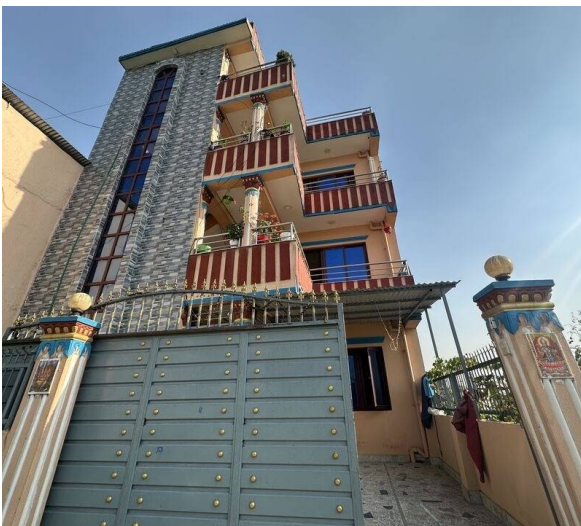

House for Sale at Nayapati

2 Crore 25 Lakh

Property ID: 6226

Agent Code: 22

📍 Kathmandu ,Nayapati | Pipalbot

🏠 4.0 Aana

📏 13.0 Feet

📍 North-East

[View More Details](#)