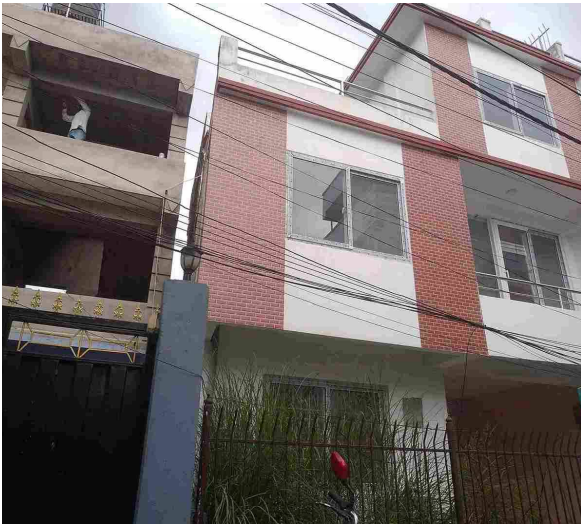

House for Sale at Bhangal

2 Crore 35 Lakh

Property ID: 7425

Agent Code: 110

📍 Kathmandu ,Bhangal | Om Colony

🏠 3.0 Aana

📏 13.0 Feet

[View More Details](#)