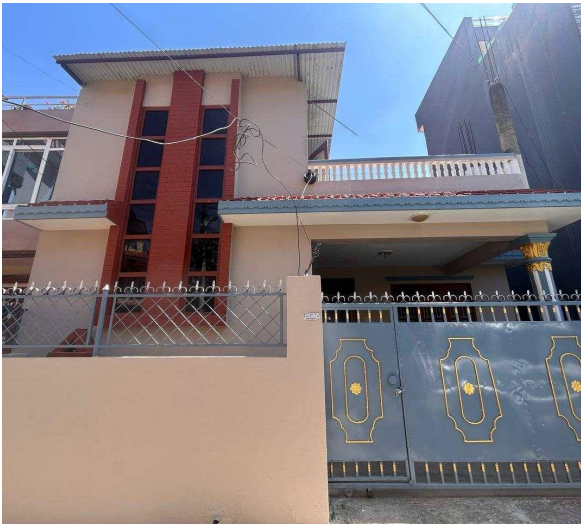

House for Sale at Gurujudhara

1 Crore 70 Lakh

Property ID: 5785

Agent Code: 45

📍 Kathmandu ,Gurujudhara | Oris Bakery

🏠 3.5 Aana

📏 13.0 Feet

📍 North-West

[View More Details](#)