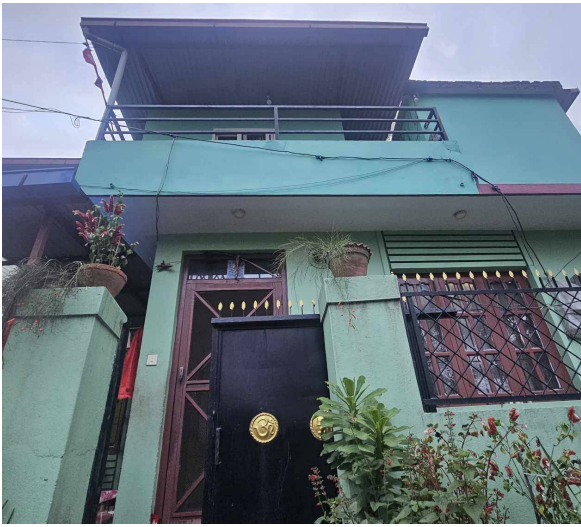

House for Sale at Tokha

2 Crore 25 Lakh

Property ID: 7506

Agent Code: 117

📍 Kathmandu ,Tokha | Bisnumatipul

🏠 5.0 Aana

📏 30.0 Feet

[View More Details](#)