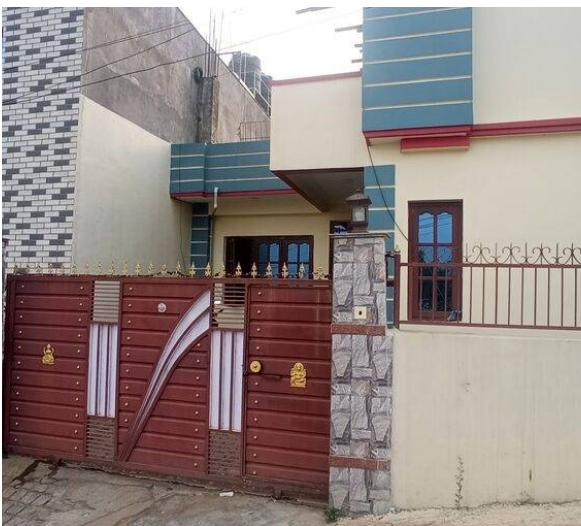

House for sale at Gothatar

1 crore 75 lakh

Property ID: 2445

Agent Code: 22

📍 Kathmandu ,Kageswori manohara
06,gothatar

🏠 3.3 Aana

📏 13.0 Feet

[View More Details](#)