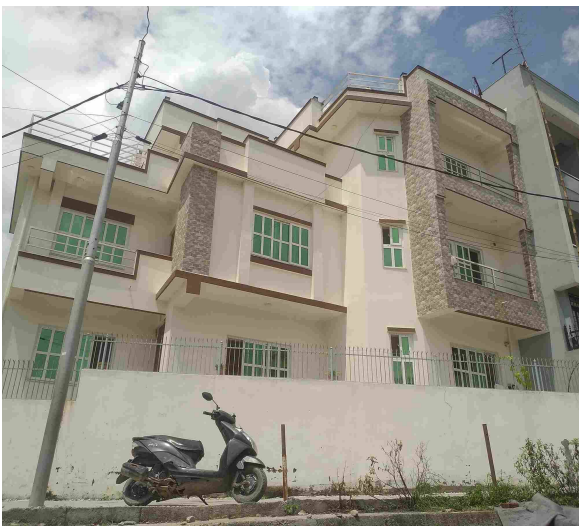

House for Sale at Sano Bhangal

2 Crore 60 Lakh

Property ID: 7317

Agent Code: 110

📍 Kathmandu ,Budhanilkantha | Sano Bhangal

🏠 4.0 Aana

📏 13.0 Feet

📍 South-West

[View More Details](#)