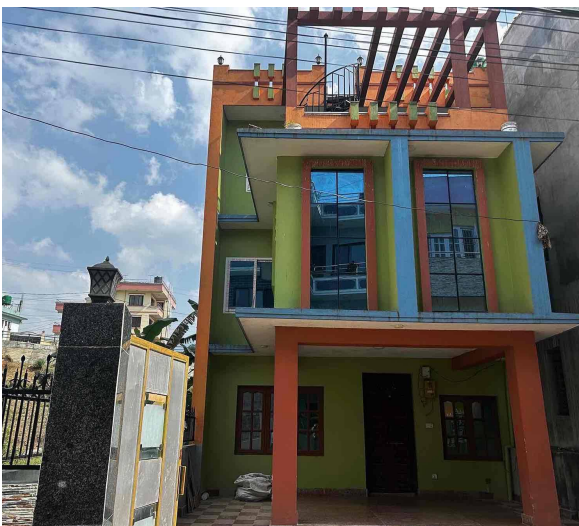

House for Sale at Balambu

2 Crore 35 Lakh

Property ID: 6888

Agent Code: 45

📍 Kathmandu ,Chandragiri | Balambu

🏠 4.25 Aana

📏 13.0 Feet

📍 North

[View More Details](#)