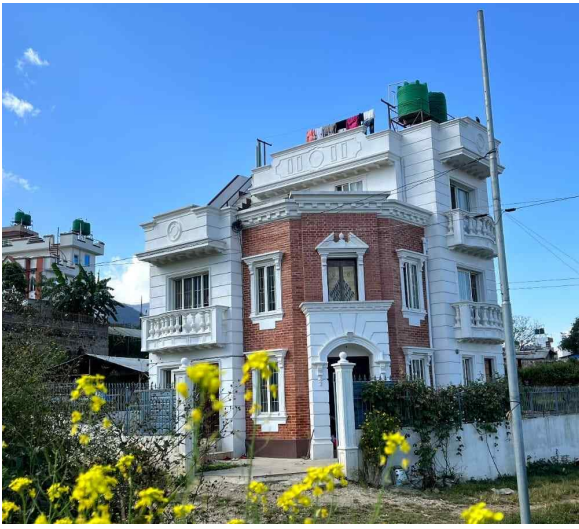

House for Sale at Kirtipur | Machhegaun

1 Crore 88 Lakh

Property ID: 3263

Agent Code: 45

📍 Kathmandu ,Kirtipur | Machhegaun

🏠 3.5 Aana

📏 13.0 Feet

📍 North-East

[View More Details](#)