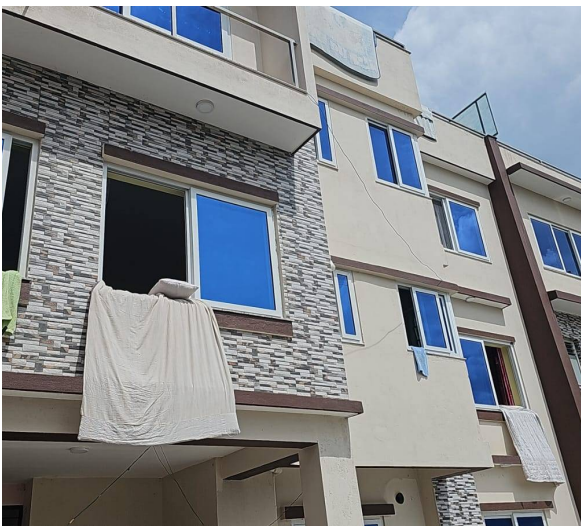

House for Sale at Tarkeshwor

1 Crore 60 Lakh

Property ID: 2989

Agent Code: 43

📍 Kathmandu ,Tarkeshwor | Basnet Cottage

🏠 3.0 Aana

📏 16.0 Feet

📍 South

[View More Details](#)