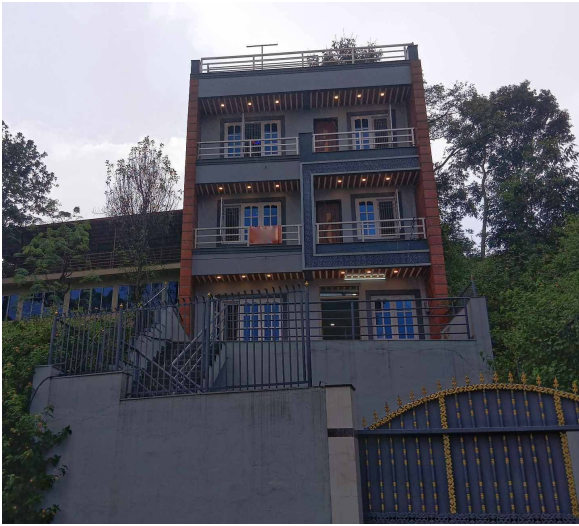

## Selected Properties

House for Sale at Purano Naikap

2 Crore 15 Lakh

Property ID: 8460

📍 Kathmandu ,Purano Naikap | Drigung Kagyu  
Rinchen Palri Monastery

🏠 5.0 Aana

📏 21.0 Feet

📍 South

[View More Details](#)

House for Sale at Naikap

2 Crore 30 Lakh

Property ID: 8435

📍 Chandragadi ,Naikap | Himsikhar School

🏠 3.0 Aana

📏 13.0 Feet

📍 East