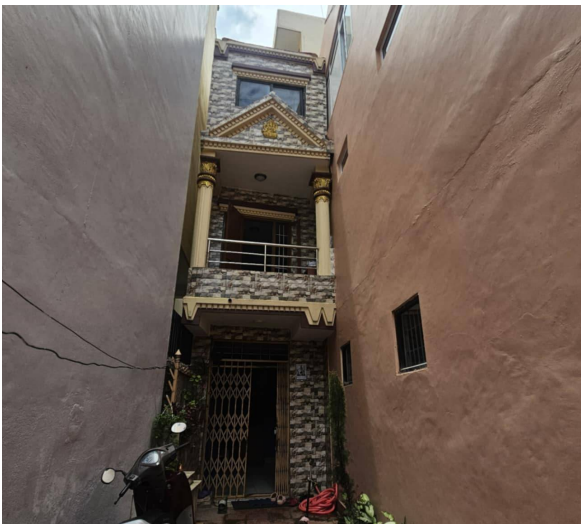

House for Sale at Tokha | Grande

1 Crore 70 Lakh

Property ID: 8009

Agent Code: 117

📍 Kathmandu ,Tokha | Grande Hospital

🏠 3.0 Aana

📏 13.0 Feet

[View More Details](#)