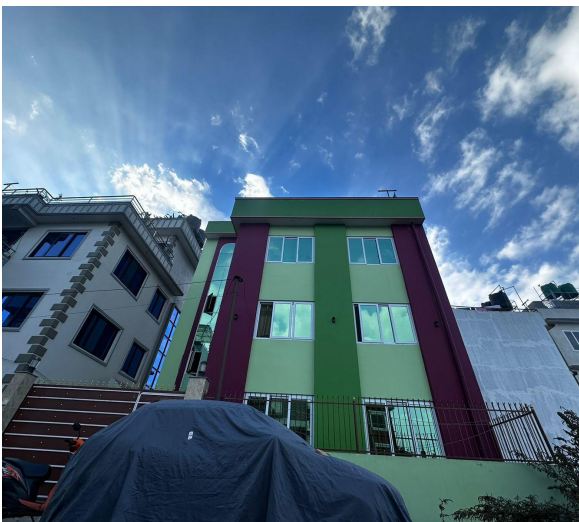

House for Sale at Satungal

2 Crore 35 Lakh

Property ID: 3835

Agent Code: 45

📍 Kathmandu ,Satungal | Honda Showroom

🏠 3.0 Aana

🏠 13.0 Feet

📍 East

[View More Details](#)