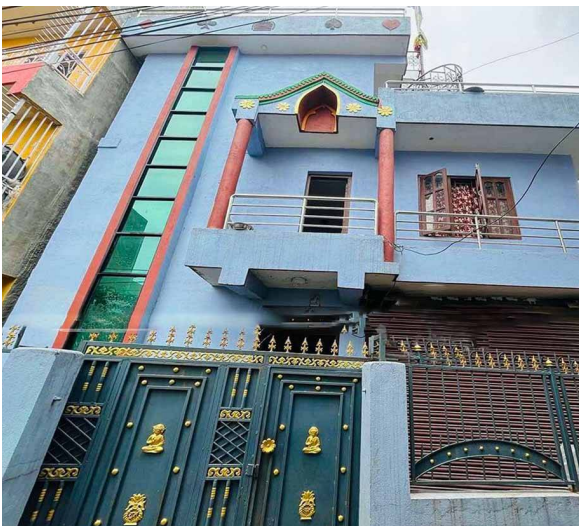

East-Facing House for Sale At Tarkeshwor | Lolang

1 Crore 35 Lakh

Property ID: 3164

Agent Code: 43

📍 Kathmandu ,Tarkeshwor | Lolang

🏠 2.2 Aana

📏 8.0 Feet

📍 East

[View More Details](#)