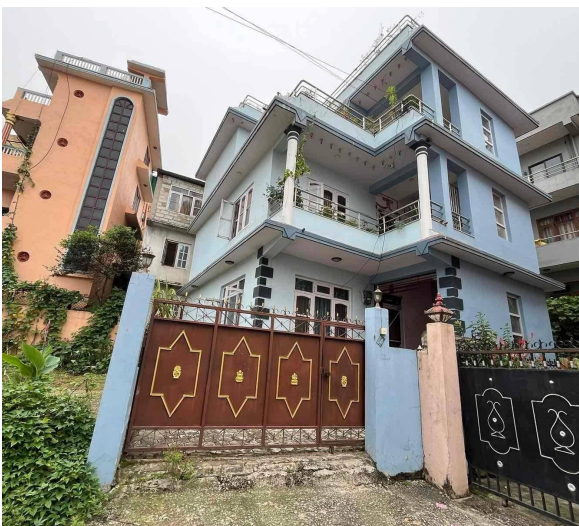

House for Sale at Thankot

2 Crore 35 Lakh

Property ID: 3264

Agent Code: 45

📍 Kathmandu ,Thankot Checkpost

🏠 3.33 Aana

📏 13.0 Feet

📍 South-East

[View More Details](#)