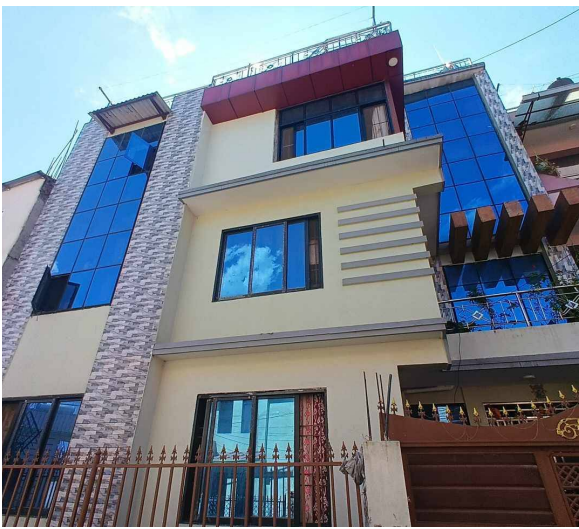

## Selected Properties

House for Sale at Purano Naikap

2 Crore 15 Lakh

Property ID: 8460

📍 Kathmandu ,Purano Naikap | Drigung Kagyu  
Rinchen Palri Monastery

🏠 5.0 Aana

📏 21.0 Feet

📍 South

[View More Details](#)

House for Sale at Naikap

2 Crore 30 Lakh

Property ID: 8435

📍 Chandragadi ,Naikap | Himsikhar School

🏠 3.0 Aana

📏 13.0 Feet

📍 East

[View More Details](#)

House for Sale at Tarkeshwor

1 Crore 80 Lakh

Property ID: 8265

Agent Code: 117

📍 Kathmandu ,Tarkeshwor | Ramailo Dada

🏠 4.0 Aana

📏 16.0 Feet

### House for Sale at Tarkeshwor

1 Crore 60 Lakh

Property ID: 8264

Agent Code: 117

📍 Kathmandu ,Tarkeshwor | Ramailo Dada

🏠 3.25 Aana

📏 16.0 Feet

[View More Details](#)