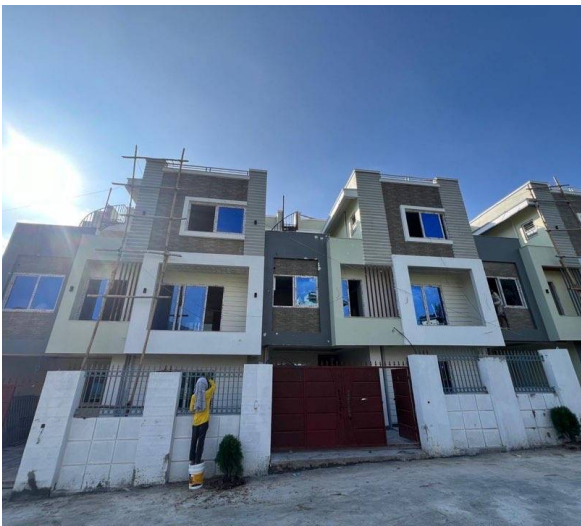

House For Sale at Lubhu | Lalitpur

2 Crore 10 Lakh

Property ID: 2916

Agent Code: 33

📍 Lalitpur ,Lubhu

🏠 3.1 Aana

📏 16.0 Feet

🕒 East

[View More Details](#)