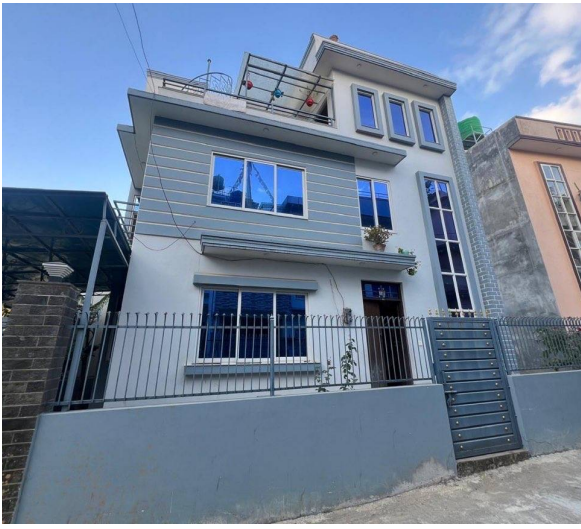

House For Sale at Imadol | Sitapakha

3 Crore 25 Lakh

Property ID: 3293

Agent Code: 33

📍 Lalitpur ,Sitapakha | LA School

🏠 5.1 Aana

📏 13.0 Feet

📍 West

[View More Details](#)