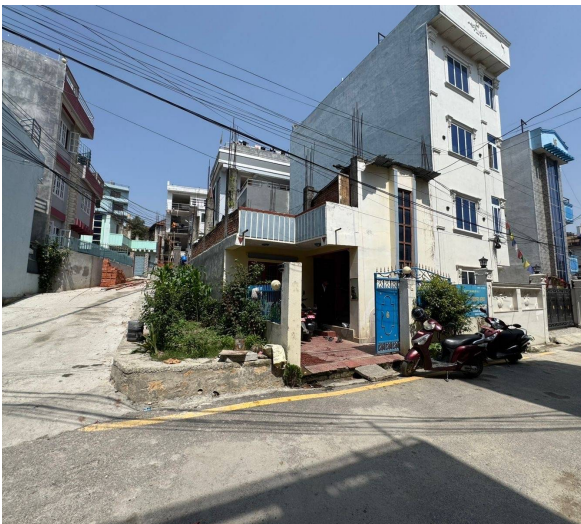

House for Sale at Imadol | Boje Pokhari

1 Crore 80 Lakh

Property ID: 6793

Agent Code: 33

📍 Lalitpur ,Boje Pokhari | Pawanprakriti School

🏠 3.5 Aana

📏 20.0 Feet

📍 East

[View More Details](#)