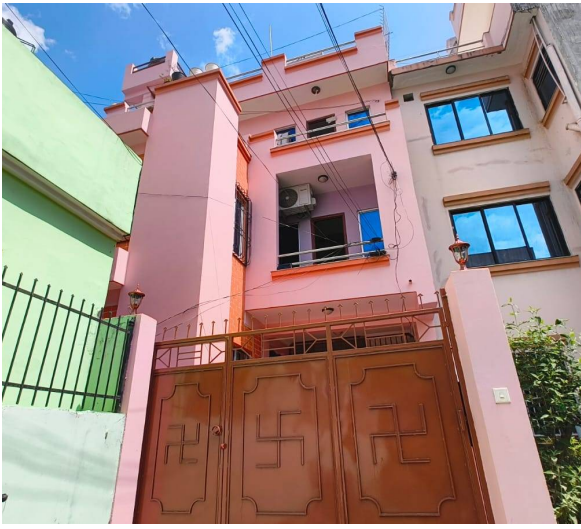

### House for Sale at Imadol

2 Crore 10 Lakh

Property ID: 7770

Agent Code: 32

📍 Lalitpur ,Imadol | Ratamakai Gate

🏠 3.0 Aana

📏 10.0 Feet

📍 South-East