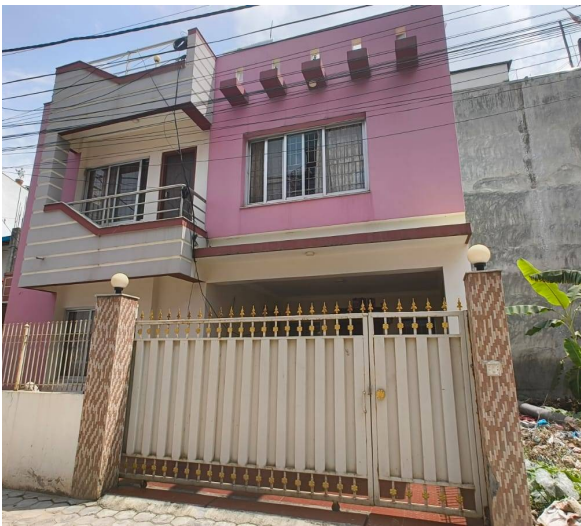

House for Sale at Imadol

2 Crore 70 Lakh

Property ID: 7100

Agent Code: 33

📍 Lalitpur ,Imadol | Tempo Park

🏠 3.0 Aana

📏 13.0 Feet

📍 South-East

[View More Details](#)