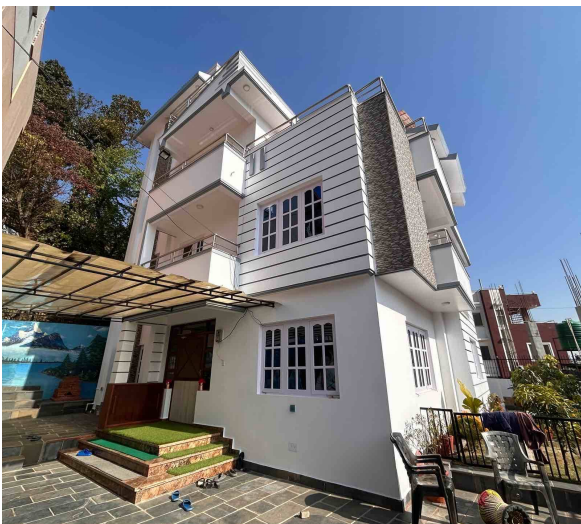

Non Negotiable Requirements
Preferred inside colony

Selected Properties

House for Sale at Bafal

3 Crore 95 Lakh

Property ID: 6107

Agent Code: 14

 Kathmandu ,Bafal | Kohinoor Housing

 4.0 Aana

 13.0 Feet

 South-West

[View More Details](#)

House for Sale at Civil Homes | Sitapaila

3 Crore 50 Lakh

Property ID: 5235

Agent Code: 78

 Kathmandu ,Sitapaila | Civil Homes

 3.89 Aana

 16.0 Feet

 South

[View More Details](#)

House for Sale at Sitapaila

4 Crore 50 Lakh

Property ID: 4627

Agent Code: 78

 Kathmandu ,Sitapaila | Mahankal Mandir

 8.0 Aana

 13.0 Feet

 North-West

[View More Details](#)

House for Sale at Sitapaila | Civil Homes Colony

2 Crore 60 Lakh

Property ID: 3896