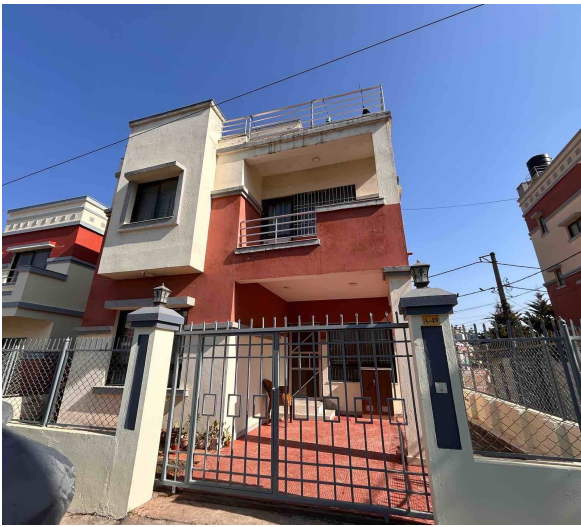

Non Negotiable Requirements
Preferred inside colony

Selected Properties

House for Sale at Bafal

3 Crore 95 Lakh

Property ID: 6107

Agent Code: 14

 Kathmandu ,Bafal | Kohinoor Housing

 4.0 Aana

 13.0 Feet

 South-West

[View More Details](#)

House for Sale at Civil Homes | Sitapaila

3 Crore 50 Lakh

Property ID: 5235

Agent Code: 78

 Kathmandu ,Sitapaila | Civil Homes

 3.89 Aana

 16.0 Feet

 South

[View More Details](#)

House for Sale at Sitapaila

4 Crore 50 Lakh

Property ID: 4627

Agent Code: 78