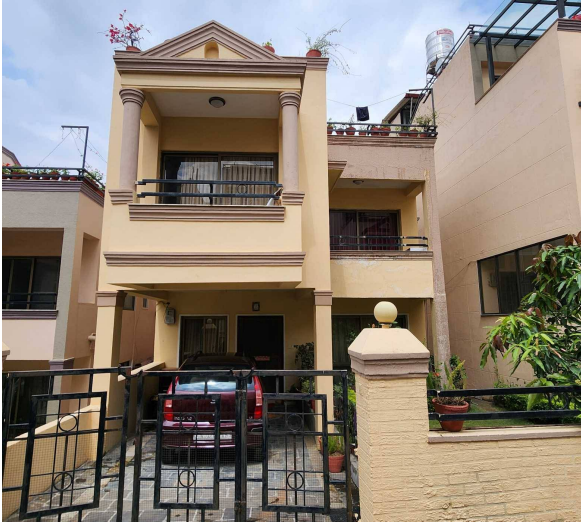

Non Negotiable Requirements
Preferred inside colony

Selected Properties

House for Sale at Bafal

3 Crore 95 Lakh

Property ID: 6107

Agent Code: 14

 Kathmandu ,Bafal | Kohinoor Housing

 4.0 Aana

 13.0 Feet

 South-West

[View More Details](#)

House for Sale at Civil Homes | Sitapaila

3 Crore 50 Lakh

Property ID: 5235

Agent Code: 78

 Kathmandu ,Sitapaila | Civil Homes