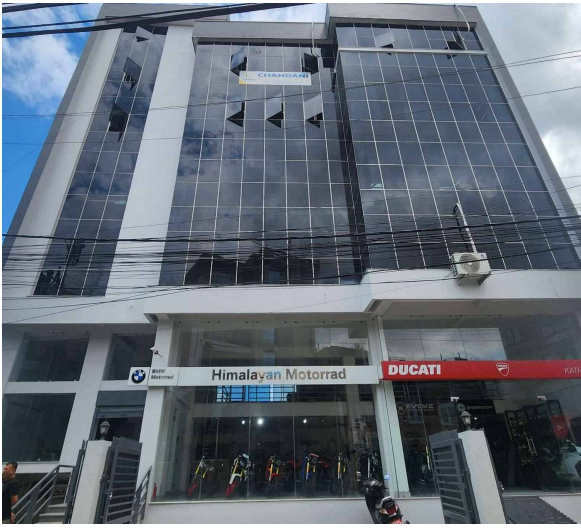

Commercial Property at Chandol

14 Crore

Property ID: 2794

Agent Code: 14

📍 Kathmandu ,Chandol

🏠 9.5 Aana

🏠 20.0 Feet

📍 North-East

[View More Details](#)