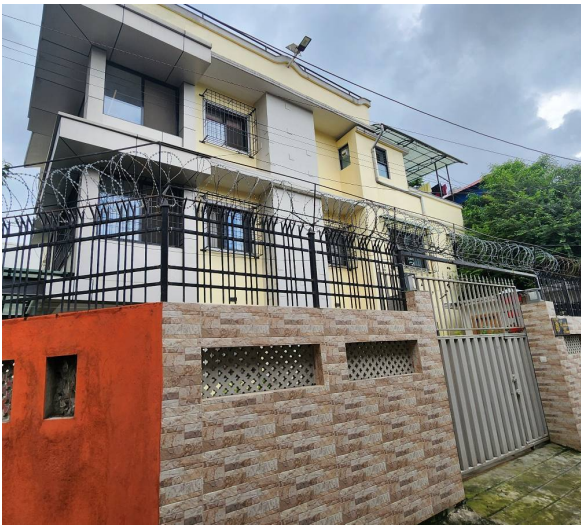

House for Sale at Naxal

10 Crore 50 Lakh

Property ID: 2616

Agent Code: 14

📍 Kathmandu ,Brihaspati School

🏠 10.0 Aana

📏 18.0 Feet

[View More Details](#)