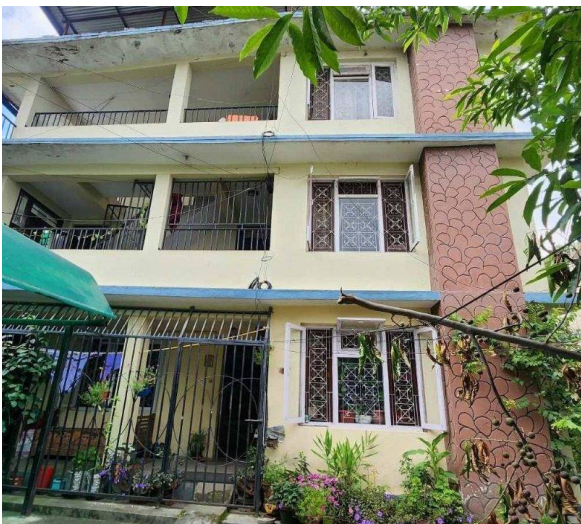

House for Sale at Bishalnagar

12 Crore 50 Lakh

Property ID: 2639

Agent Code: 14

📍 Kathmandu ,Tudal Devi Mandir

🏠 13.0 Aana

🏠 20.0 Feet

📍 North-East

[View More Details](#)