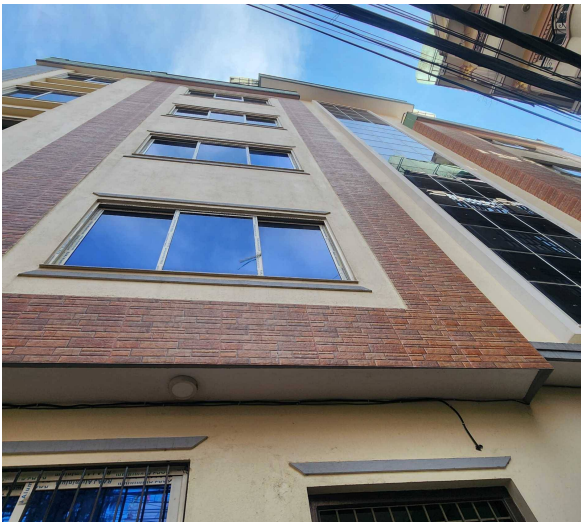

Premium House in Kathmandu

Collection ID: 101

Properties

House for Sale at Sitapaila

2 Crore 80 Lakh

Property ID: 8550

Agent Code: 45

📍 Kathmandu ,Sitapaila | Kumari Mandir

🏠 3.0 Aana

📏 13.0 Feet

🕒 East

[View More Details](#)

House for Sale at Sitapaila

2 Crore 50 Lakh

Property ID: 8547

Agent Code: 45

📍 Kathmandu ,Sitapaila | Sitapaila Chowk

🏠 3.5 Aana

📏 13.0 Feet

🕒 East

[View More Details](#)

House for Sale at Kalanki

2 Crore 80 Lakh

Property ID: 8546

Property ID: 7963

📍 Kathmandu ,Banasthali | Banasthali Chowk

🏠 22.0 Aana

📏 18.0 Feet

📍 South

[View More Details](#)

House for Sale at Chhetrapati

7 Crore