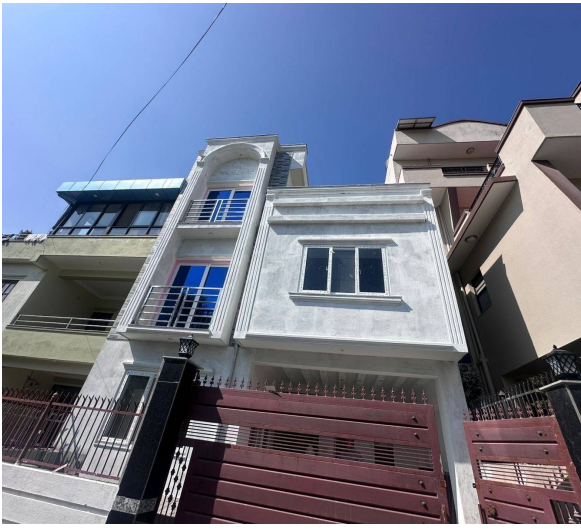

Premium House in Kathmandu

Collection ID: 101

Properties

House for Sale at Sitapaila

2 Crore 80 Lakh

Property ID: 8550

Agent Code: 45

📍 Kathmandu ,Sitapaila | Kumari Mandir

🏠 3.0 Aana

📏 13.0 Feet

🕒 East

[View More Details](#)

House for Sale at Sitapaila

2 Crore 50 Lakh

Property ID: 8547

Agent Code: 45

📍 Kathmandu ,Sitapaila | Sitapaila Chowk

🏠 3.5 Aana

📏 13.0 Feet

🕒 East

[View More Details](#)

House for Sale at Kalanki

2 Crore 80 Lakh

Property ID: 8546

Property ID: 7963

📍 Kathmandu ,Banasthali | Banasthali Chowk

🏠 22.0 Aana

📏 18.0 Feet

📍 South

[View More Details](#)

House for Sale at Chhetrapati

7 Crore