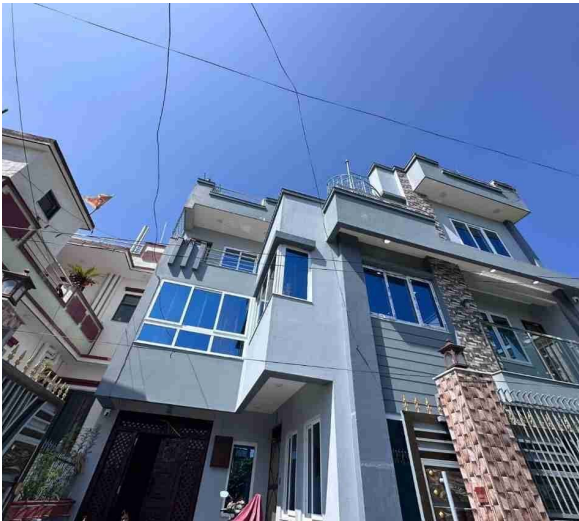

Premium House in Kathmandu

Collection ID: 101

Properties

House for Sale at Sitapaila

2 Crore 80 Lakh

Property ID: 8550

Agent Code: 45

📍 Kathmandu ,Sitapaila | Kumari Mandir

🏠 3.0 Aana

📏 13.0 Feet

🕒 East

[View More Details](#)

House for Sale at Sitapaila

2 Crore 50 Lakh

Property ID: 8547

Agent Code: 45

📍 Kathmandu ,Sitapaila | Sitapaila Chowk

🏠 3.5 Aana

📏 13.0 Feet

🕒 East

[View More Details](#)

House for Sale at Kalanki

2 Crore 80 Lakh

Property ID: 8546

Property ID: 7963

📍 Kathmandu ,Banasthali | Banasthali Chowk

🏠 22.0 Aana

📏 18.0 Feet

📍 South

[View More Details](#)

House for Sale at Chhetrapati

7 Crore