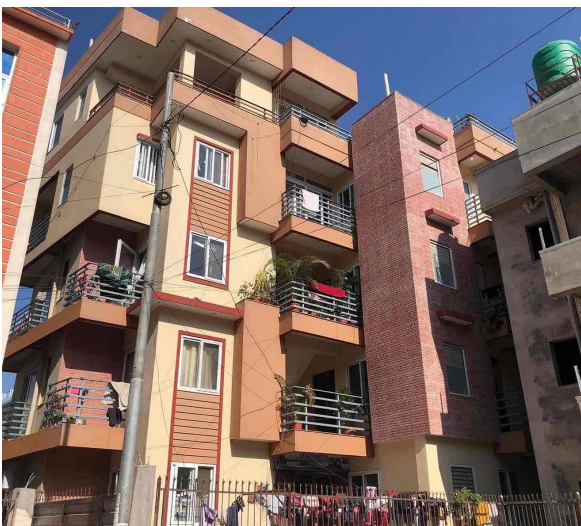

Residential House for Sale at Bhaktapur

6 Crore 15 Lakh

Property ID: 4738

Agent Code: 61

📍 Bhaktapur ,Chardobato

🏠 5.85 Aana

📏 13.0 Feet

📍 West

[View More Details](#)