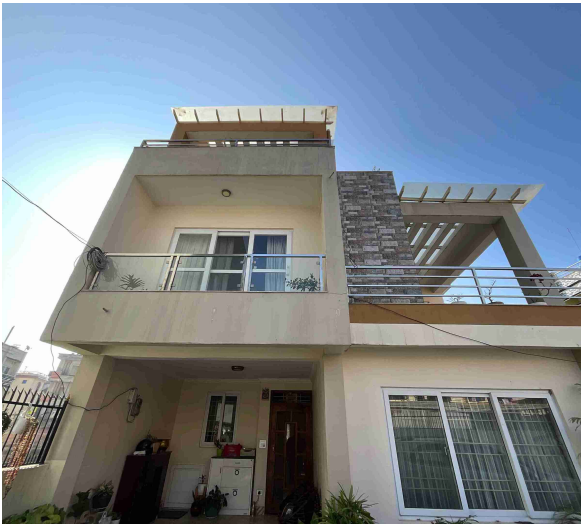

Bungalow House For Sale at Balkot | Bhaktapur

4 Crore 25 Lakh

Property ID: 4491

Agent Code: 39

📍 Bhaktapur ,Balkot | Brihaspati Marg

🏠 6.31 Aana

🏠 20.0 Feet

📍 North-West

[View More Details](#)