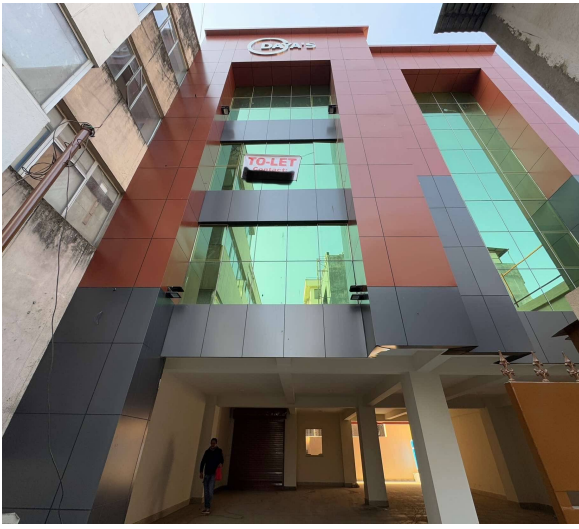

Commercial Property for Rent at Jamal | Kathmandu

5 Lakh Per Month

Property ID: 4567

📍 Kathmandu ,Jamal | Kathmandu

🏠 1400.0 Sq. Ft.

📏 30.0 Feet

📍 East

[View More Details](#)