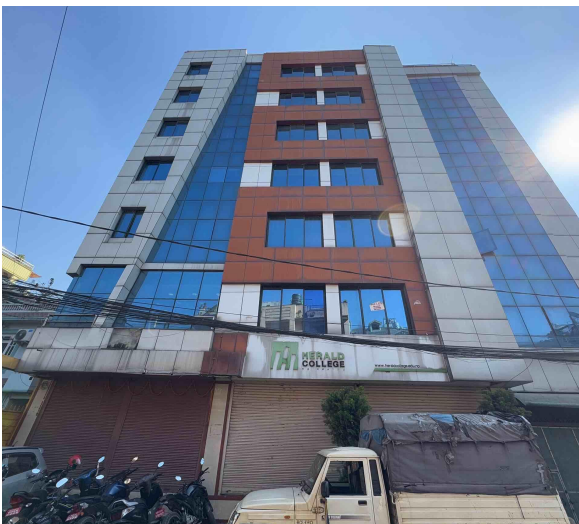

Premium Rental Properties in Kathmandu Below 30,000 Sq. Ft.

Collection ID: 111

Description

Lalpurja Nepal presents you this premium rental properties below 30,000 sq. ft. in kathmandu.

Properties

Commercial Property for Rent at Lazimpat

Rs 150 Per sq Ft

Property ID: 4926

📍 Kathmandu ,Lazimpat | Hotel Ambassador

🏠 2000.0 Sq. Ft.

📏 35.0 Feet

📍 South

[View More Details](#)

Commercial Property for Rent at Kalo Pul | Kathmandu

25 Lakh Per Month

Property ID: 4751

Agent Code: 120

📍 Kathmandu ,Kalopul | Kathmandu

🏠 3800.0 Sq. Ft.

📏 25.0 Feet

[View More Details](#)

Commercial Property for Rent at Jamal | Kathmandu

Commercial Property for Rent at Pahelo Pul | Kathmandu

15 Lakh Per Month

Property ID: 4352

📍 Kathmandu ,Kathmandu | Pahelo Pul

🏠 15.0 Aana

📏 20.0 Feet

📍 West

[View More Details](#)