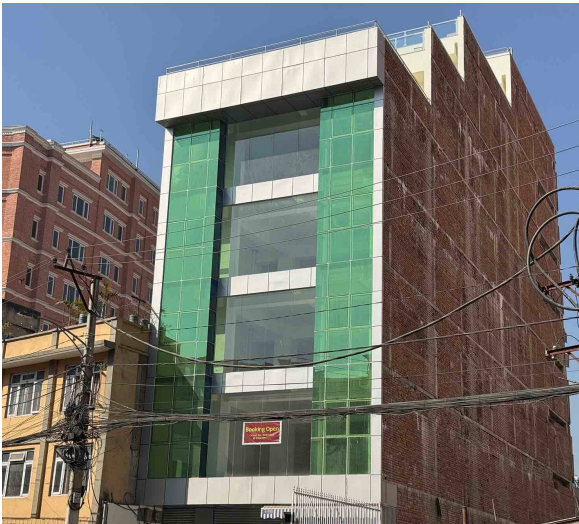

Premium Rental Properties in Kathmandu Below 30,000 Sq. Ft.

Collection ID: 111

Description

Lalpurja Nepal presents you this premium rental properties below 30,000 sq. ft. in kathmandu.

Properties

Commercial Property for Rent at Lazimpat

Rs 150 Per sq Ft

Property ID: 4926

📍 Kathmandu ,Lazimpat | Hotel Ambassador

🏠 2000.0 Sq. Ft.

📏 35.0 Feet

📍 South

[View More Details](#)

Commercial Property for Rent at Kalo Pul | Kathmandu