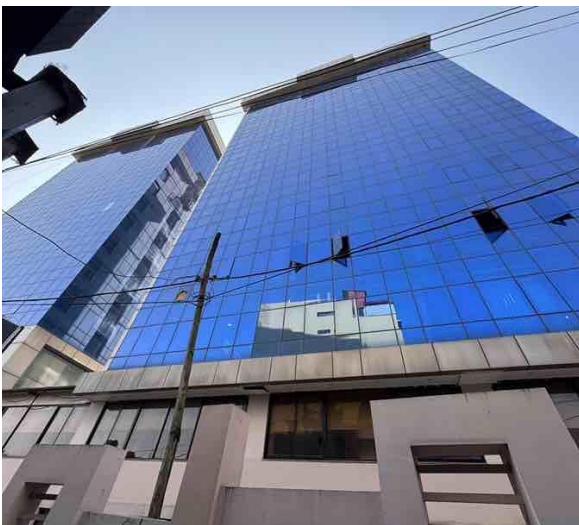

Commercial Space for Rent at Lazimpat | Kathmandu

Rs 150 Per sq Ft

Property ID: 3815

📍 Kathmandu ,Lazimpat | Hotel Ambassador

🏠 2535.0 Sq. Ft.

📏 30.0 Feet

📍 North

[View More Details](#)