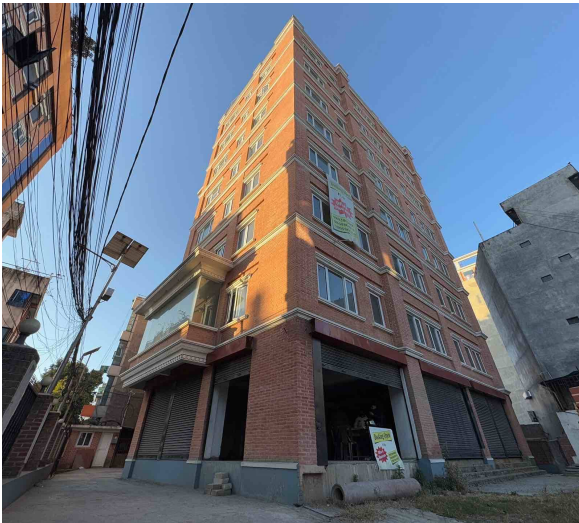

Property ID: 4895

 Kathmandu ,Jamal | Kathmandu

 6500.0 Sq. Ft.

 45.0 Feet

 South

[View More Details](#)

Commercial Property for Rent at Lazimpat

1 Crore 10 Lakh Per Month

Property ID: 4893

Agent Code: 55

📍 Kathmandu ,Lazimpat | Hotel
Ambassador

📐 4.5 Ropani

🏠 30.0 Feet

📍 South-East

[View More Details](#)

Commercial Property for Rent at Lazimpat

Rs 150 Per sq Ft

Property ID: 4892

📍 Kathmandu ,Lazimpat | Hotel
Ambassador

📐 2.0 Ropani

🏠 30.0 Feet

📍 South-East

[View More Details](#)

Commercial Space for Rent at Teku | Kathmandu

Rs 250 Per Sq Ft

Property ID: 4134

📍 Kathmandu ,Naxal | CF Moto Showroom

🏠 55.0 Aana

📏 15.0 Feet

📍 South-East

[View More Details](#)

Commercial Space for Rent at Lazimpat | Kathmandu