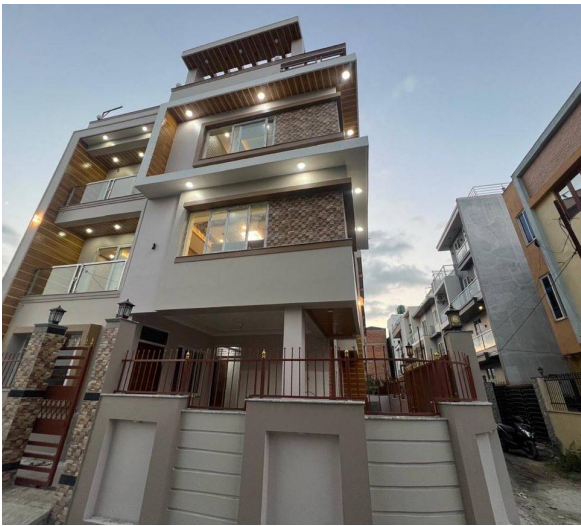

House For Sale at Imadol | Sital Height

4 Crore 25 Lakh

Property ID: 3313

Agent Code: 33

📍 Lalitpur ,Imadol | Tempo Park

🏠 4.0 Aana

📏 13.0 Feet

📍 East

[View More Details](#)