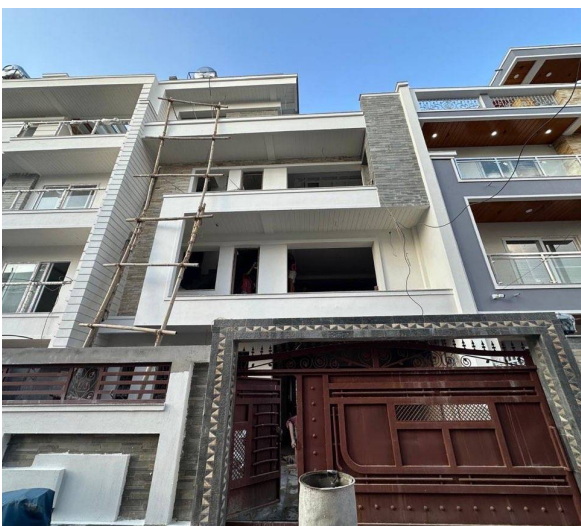

House For Sale at Imadol | Sital Height

4 Crore 50 Lakh

Property ID: 3101

Agent Code: 33

Lalitpur ,Imadol | Sital Height

4.0 Aana

13.0 Feet

South-East

[View More Details](#)