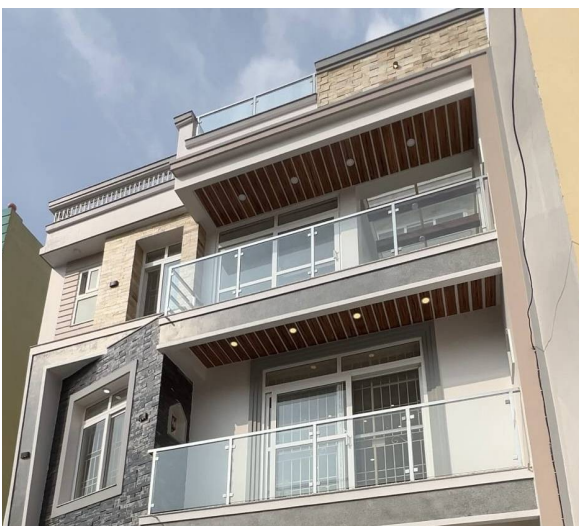

House For Sale Imadol | Sital Height

5 Crore 20 Lakh

Property ID: 3137

Agent Code: 20

📍 Lalitpur ,Imadol | Sital Height

🏠 5.2 Aana

📏 13.0 Feet

📍 South-East

[View More Details](#)