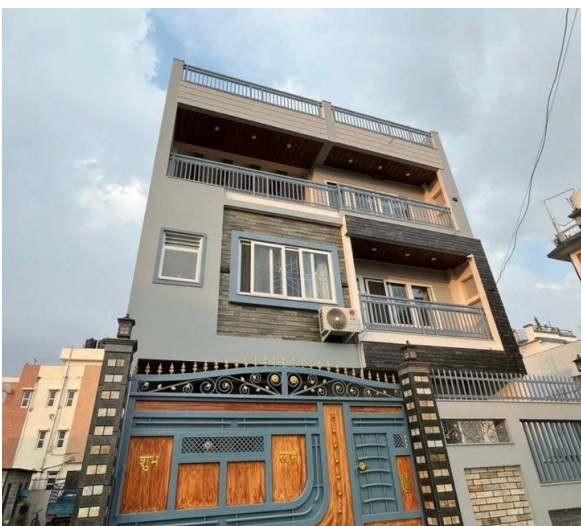

House For Sale at Imadol | Ochu Height

4 Crore 25 Lakh

Property ID: 3202

Agent Code: 20

📍 Lalitpur ,Imadol | Ochu Height

🏠 3.3 Aana

📏 13.0 Feet

📍 South-East

[View More Details](#)