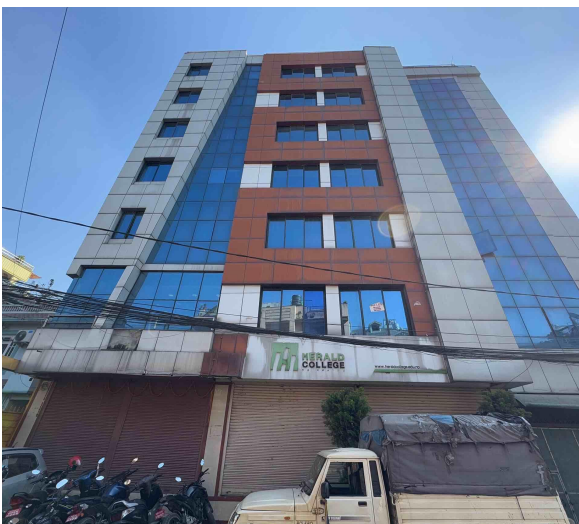

Commercial Property for Rent at Pahelo Pul | Kathmandu

15 Lakh Per Month

Property ID: 4352

Agent Code: 55

📍 Kathmandu ,Kathmandu | Pahelo Pul

🏠 15.0 Aana

📏 20.0 Feet

🕒 West

[View More Details](#)