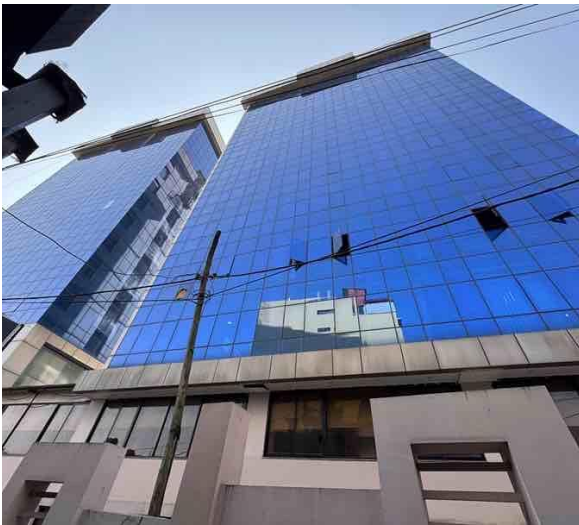

Commercial Space for Rent at Lazimpat | Kathmandu

Rs 150 Per sq Ft

Property ID: 3815

Agent Code: 55

📍 Kathmandu ,Lazimpat | Hotel Ambassador

🏠 2535.0 Sq. Ft.

🏠 30.0 Feet

📍 North

[View More Details](#)