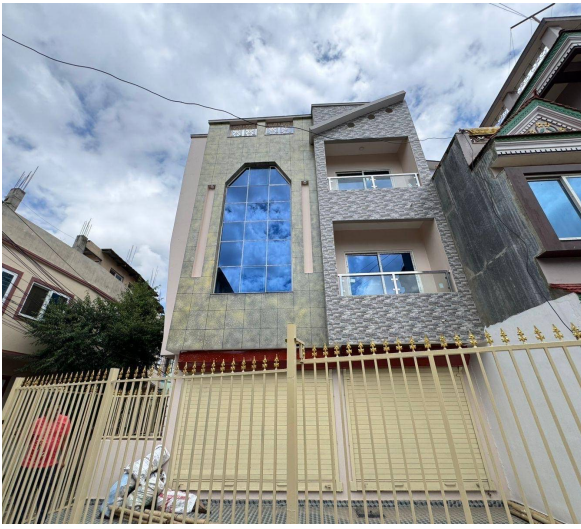

House for Sale at Lalitpur | Imadol

3 Crore 15 Lakh

Property ID: 7218

Agent Code: 33

📍 Lalitpur ,Tikathali | Pawanprakriti School

🏠 4.25 Aana

📏 18.0 Feet

📍 South-East

[View More Details](#)