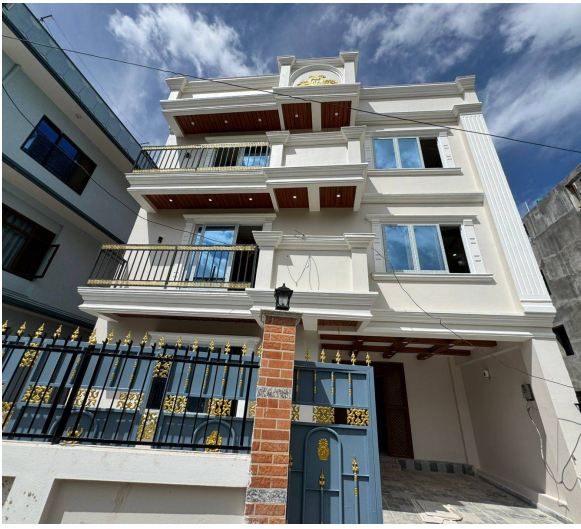

House for Sale at Tikathali

3 Crore 25 Lakh

Property ID: 8374

Agent Code: 114

📍 Lalitpur ,Tikathali | Bhatbhateni

🏠 4.0 Aana

📏 13.0 Feet

📍 South

[View More Details](#)