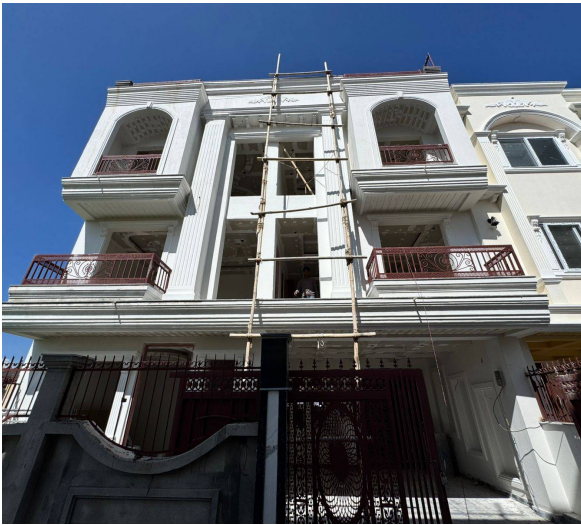

House for Sale at Tikathali

3 Crore 35 Lakh

Property ID: 8490

Agent Code: 114

📍 Lalitpur ,Tikathali | Buddha Party Palace

🏠 3.25 Aana

📏 13.0 Feet

📍 South

[View More Details](#)