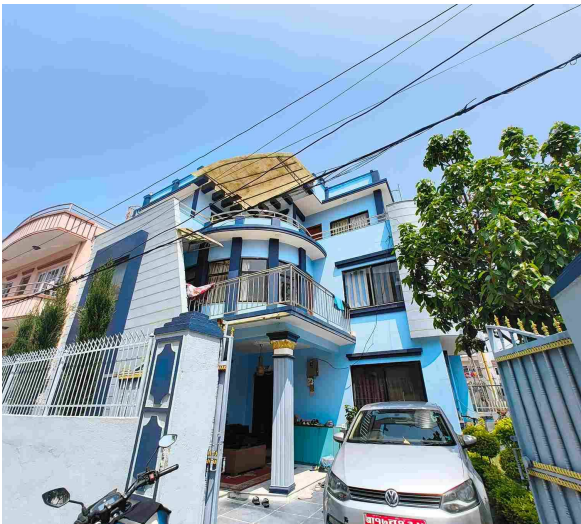

House for Sale at Sitapakha

3 Crore

Property ID: 6224

Agent Code: 32

📍 Lalitpur ,Sitapakha | Alpine Gate

🏠 4.0 Aana

🏠 13.0 Feet

📍 North-East

[View More Details](#)