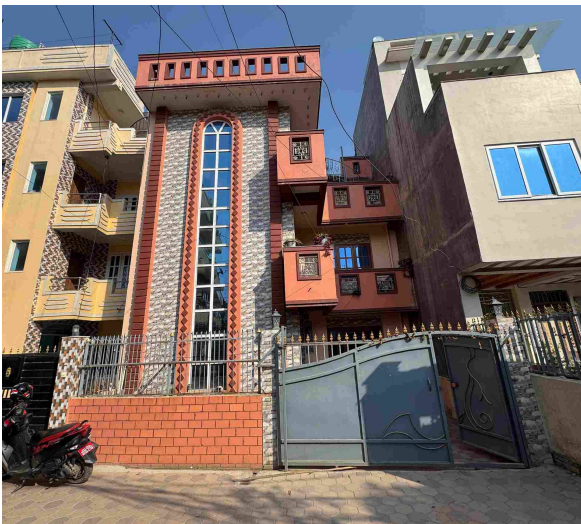

House for Sale at Imadol

2 Crore 25 Lakh

Property ID: 5803

Agent Code: 32

📍 Lalitpur ,Imadol | Tempo Park

🏠 3.0 Aana

📏 13.0 Feet

📍 West

[View More Details](#)