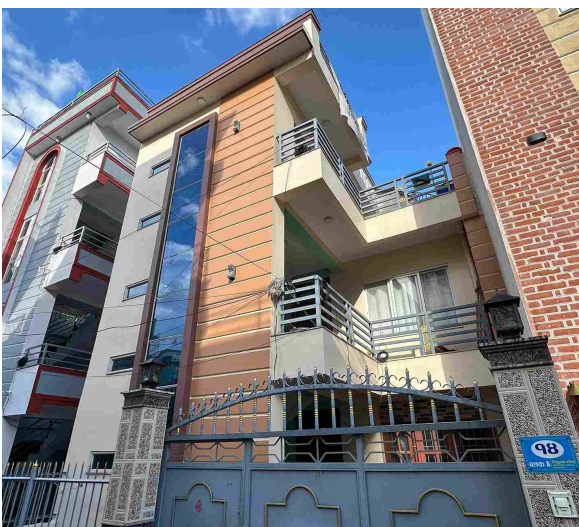

[View More Details](#)

House for Sale at Bhaisepati

2 Crore 50 Lakh

Property ID: 8389

Agent Code: 15

📍 Lalitpur ,Bhaisepati | Nepal Medicit Hospital

🏠 3.5 Aana

📏 13.0 Feet

📍 West

[View More Details](#)

House for Sale at Tikathali

2 Crore 60 Lakh

Property ID: 8339

Agent Code: 32

📍 Lalitpur ,Tikathali | Budhha Party Palace

🏠 3.25 Aana

📏 20.0 Feet

📍 West

[View More Details](#)

House for Sale at Tikathali

2 Crore 50 Lakh

Property ID: 8260

Agent Code: 32

📍 Lalitpur ,Tikathali | Bhandari Village

🏠 3.12 Aana

📏 13.0 Feet

📍 North-East

[View More Details](#)

House for Sale at Nakhipot

2 Crore 70 Lakh

Property ID: 8250

Agent Code: 59