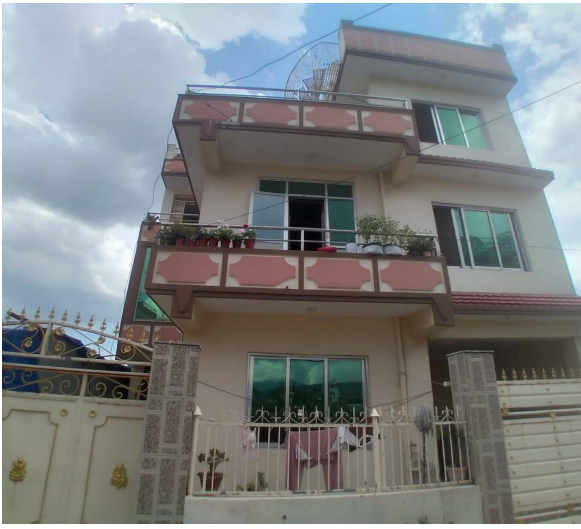

[View More Details](#)

House for Sale at Bhaisepati

2 Crore 50 Lakh

Property ID: 8389

Agent Code: 15

📍 Lalitpur ,Bhaisepati | Nepal Medicit Hospital

🏠 3.5 Aana

📏 13.0 Feet

📍 West

[View More Details](#)

House for Sale at Tikathali

2 Crore 60 Lakh

Property ID: 8339

Agent Code: 32

📍 Lalitpur ,Tikathali | Budhha Party Palace

🏠 3.25 Aana

House for Sale at Suryabinayak

2 Crore 40 Lakh

Property ID: 7750

Agent Code: 100

📍 Bhaktapur ,Suryabinayak | Pariwartan Tole

🏠 4.0 Aana

🏠 13.0 Feet

📍 South

[View More Details](#)

House for Sale at Sanagaun | Imadol

2 Crore 55 Lakh

Property ID: 7712

Agent Code: 114

📍 Lalitpur ,Sanagaun | Buddha Pokhari

🏠 3.5 Aana

📏 13.0 Feet