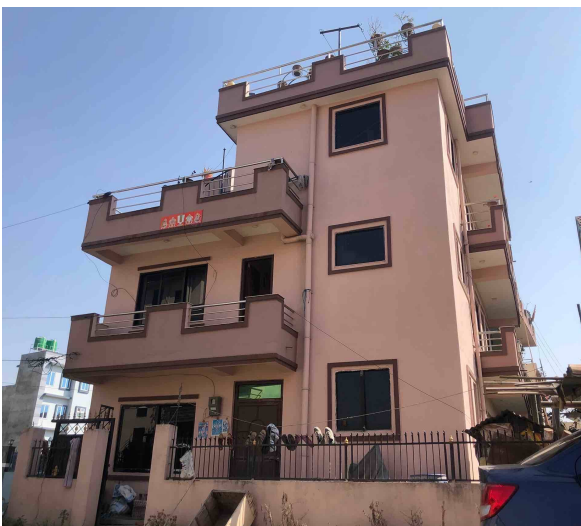

Flat System House for Sale at Balkot

2 Crore 20 Lakh

Property ID: 5280

Agent Code: 98

📍 Bhaktapur ,Balkot

🏠 3.0 Aana

📏 13.0 Feet

📍 West

[View More Details](#)