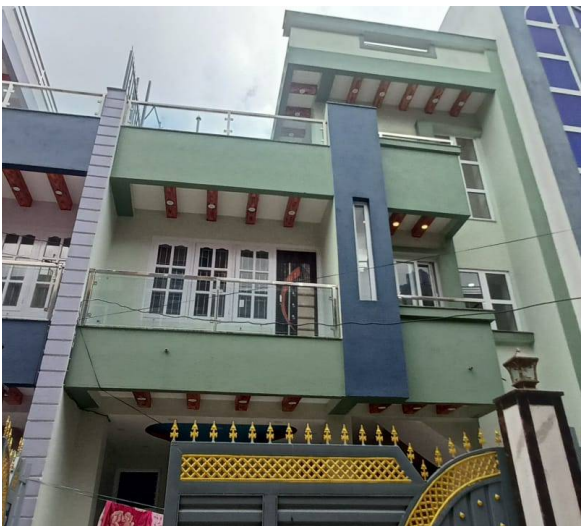

House for Sale at Dadhikot

2 Crore 50 Lakh

Property ID: 7078

Agent Code: 100

📍 Bhaktapur ,Dhadikot | Harsha Chowk

🏠 3.5 Aana

📏 13.0 Feet

📍 West

[View More Details](#)