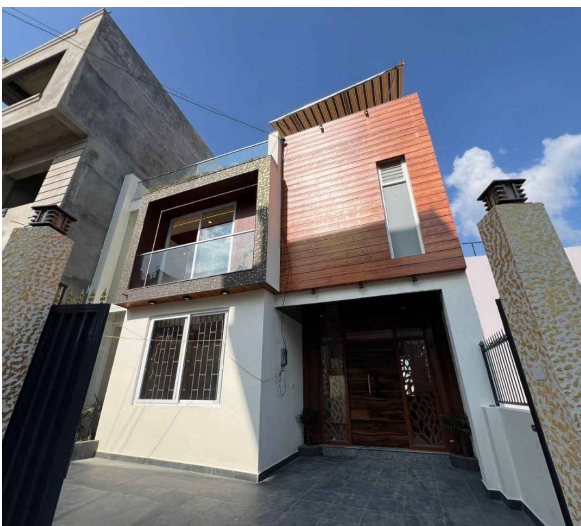

House On Sale At Dolahiti [Lalitpur]

3 Crore 90 Lakh

Property ID: 3314

Agent Code: 20

📍 Lalitpur ,Dolahiti (Lalitpur)

🏠 4.0 Aana

📏 13.0 Feet

📍 South-East

[View More Details](#)