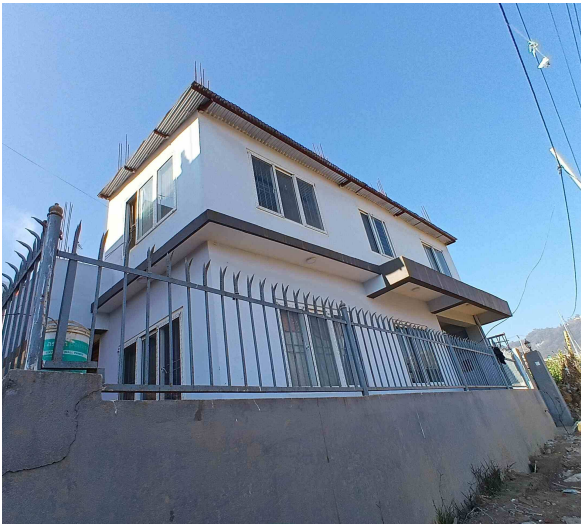

House for Sale at Tarkeshwor

1 Crore 50 Lakh

Property ID: 5175

Agent Code: 43

📍 Kathmandu ,Goldhunga

🏠 3.5 Aana

📏 13.0 Feet

📍 North-East

[View More Details](#)