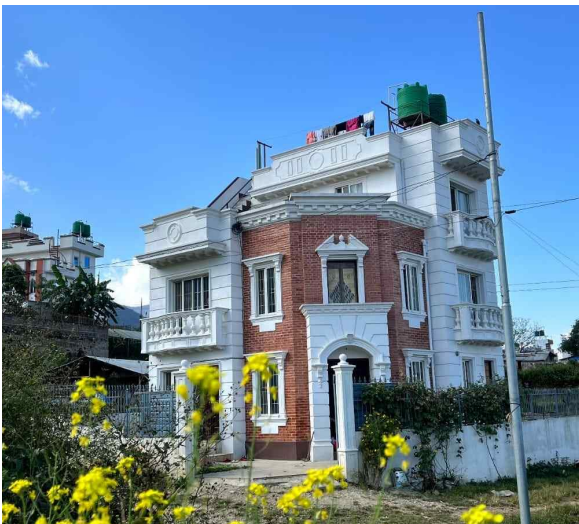

House for Sale at Kirtipur | Machhegaun

1 Crore 88 Lakh

Property ID: 3263

Agent Code: 45

📍 Kathmandu ,Kirtipur | Machhegaun

🏠 3.5 Aana

📏 13.0 Feet

📍 North-East

[View More Details](#)