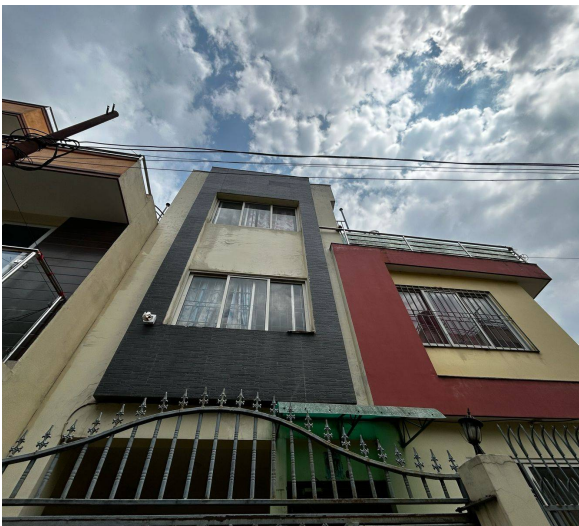

House for Sale at Taukhel

1 Crore 90 Lakh

Property ID: 6096

Agent Code: 45

📍 Kathmandu ,Taukhel

🏠 2.5 Aana

📏 13.0 Feet

📍 North-West

[View More Details](#)