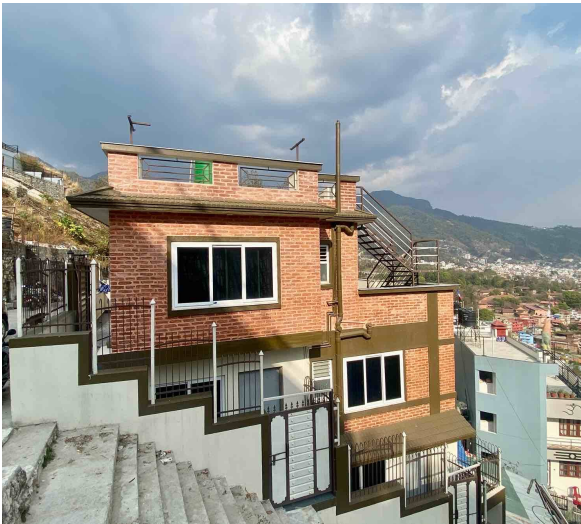

House for Sale at Budhanilkantha

1 Crore 99 Lakh

Property ID: 5771

Agent Code: 57

📍 Kathmandu ,Budhanilkantha | Tusaal Height

🏠 3.0 Aana

📏 16.0 Feet

📍 South-East

[View More Details](#)