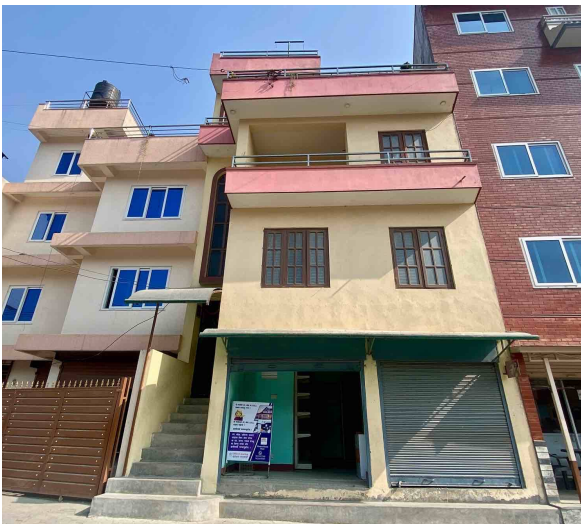

House for Sale at Budhanilkantha

1 Crore 99 Lakh

Property ID: 5022

Agent Code: 97

📍 Kathmandu ,Budhanilkantha | Kapan | Miteripul

🏠 2.7 Aana

📏 30.0 Feet

📍 South-East

[View More Details](#)