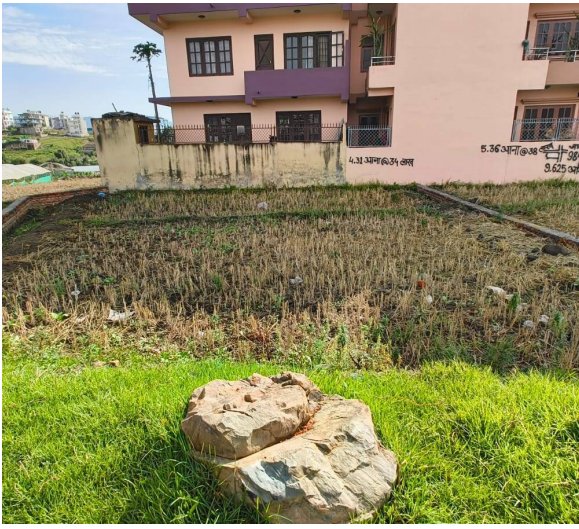

Property ID: 6957

Agent Code: 20

📍 Lalitpur ,Lamatar | NIC Asia Bank

🏠 3.5 Aana

📏 16.0 Feet

🕒 North-West

[View More Details](#)

Land for Sale at Lubhu