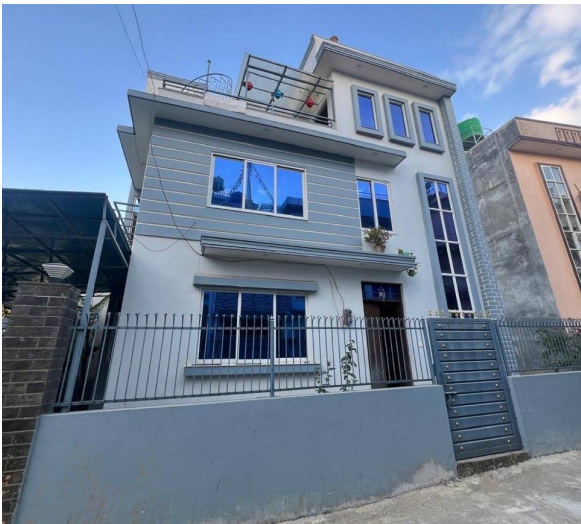

House For Sale at Imadol | Sitapakha
3 Crore 25 Lakh

Property ID: 3293

Agent Code: 20

📍 Lalitpur ,Sitapakha | LA School

🏠 5.1 Aana

📏 13.0 Feet

📍 West

[View More Details](#)