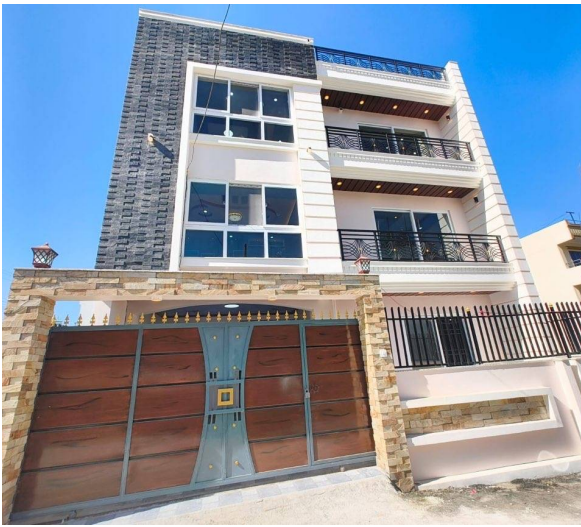

House for Sale at Tikathali | Imadol

3 Crore 15 lakh

Property ID: 4974

Agent Code: 32

📍 Lalitpur ,Tikathali | Imadol

🏠 3.3 Aana

📏 13.0 Feet

📍 West

[View More Details](#)