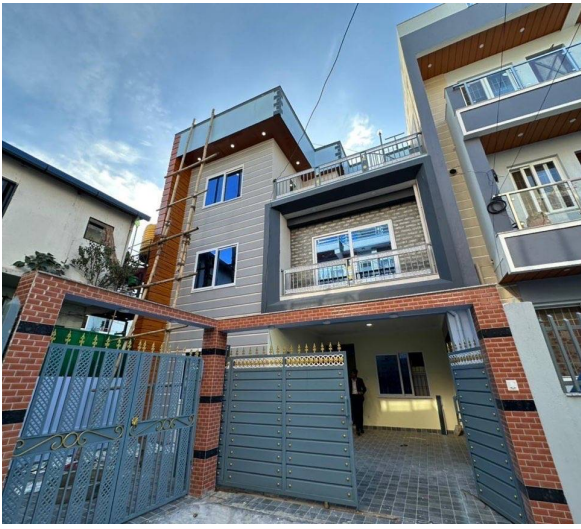

House For Sale at Ochu Height | Imadol | Lalitpur

2 Crore 95 Lakh

Property ID: 2838

Agent Code: 20

📍 Lalitpur ,Imadol

🏠 3.5 Aana

📏 13.0 Feet

📍 South-East

[View More Details](#)