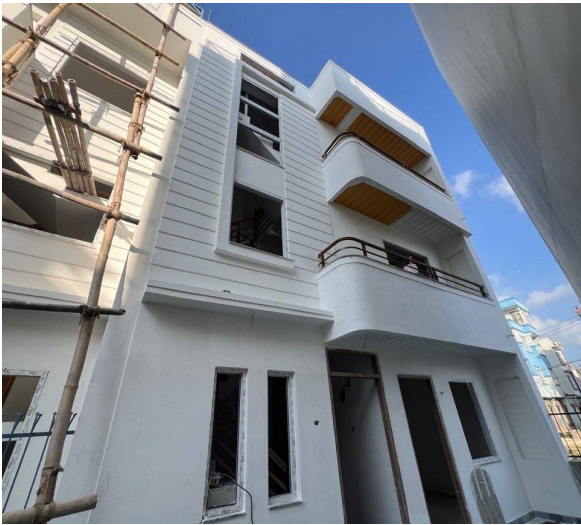

House For Sale at Imadol

2 Crore 90 Lakh

Property ID: 3283

Agent Code: 20

📍 Lalitpur ,Imadol | New Millennium School

🏠 3.5 Aana

📏 13.0 Feet

📍 East

[View More Details](#)