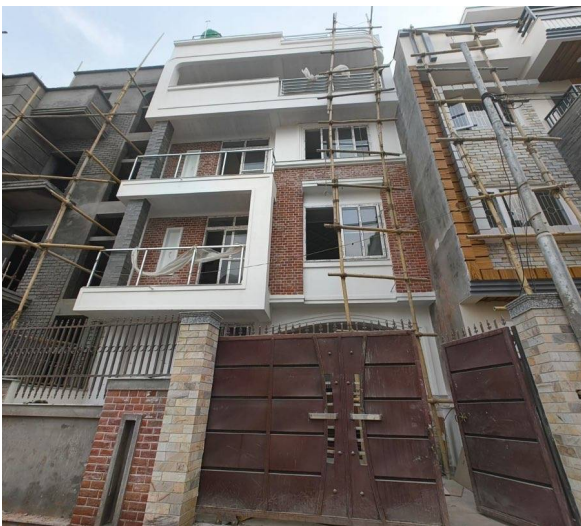

House for Sale at Imadol

3 Crore 20 Lakh

Property ID: 5340

Agent Code: 32

📍 Lalitpur ,Imadol | Sital Height Pharmacy

🏠 3.062 Aana

📏 13.0 Feet

📍 North

[View More Details](#)