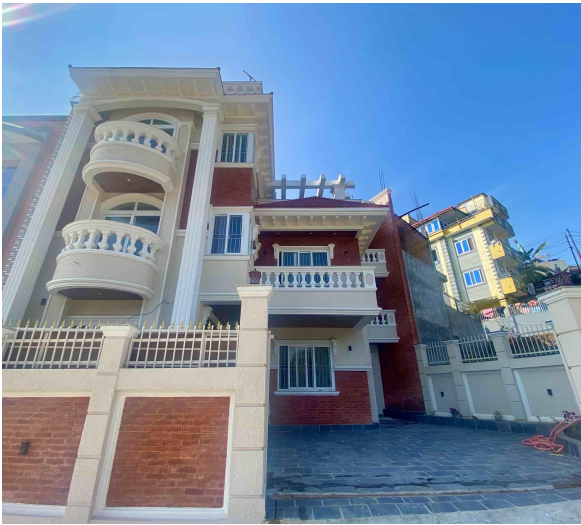

House for Sale at Budhanilkantha | Kathmandu

4 Crore 40 Lakh

Property ID: 4051

Agent Code: 57

📍 Kathmandu ,Thulo Bhangal |
Budhanilkantha

🏠 6.0 Aana

📏 16.0 Feet

📍 East

[View More Details](#)