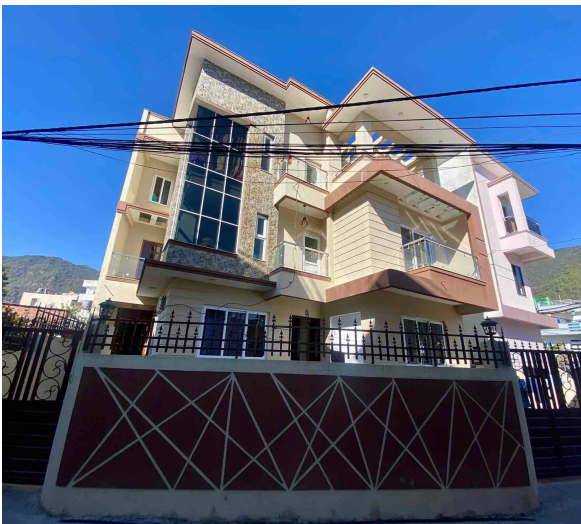

House for Sale at Budhanilkantha

3 Crore 50 Lakh

Property ID: 4933

Agent Code: 57

📍 Kathmandu ,Budhanilkantha | Fulbari Tole

🏠 4.25 Aana

📏 13.0 Feet

📍 South-East

[View More Details](#)