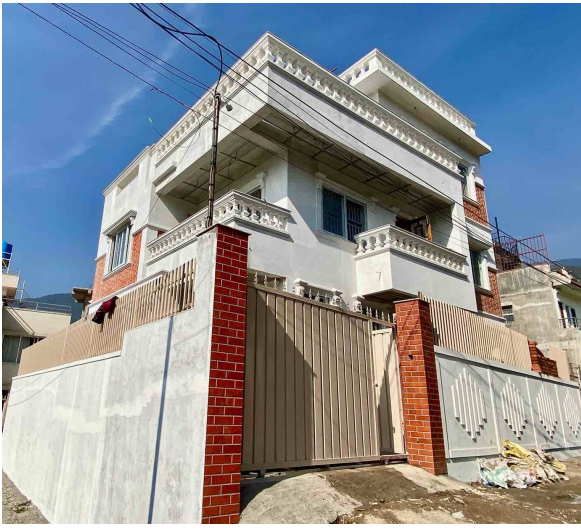

House for Sale at Budhanilkantha

4 Crore

Property ID: 4560

Agent Code: 57

📍 Kathmandu ,Budhanilkantha | Washik

🏠 4.5 Aana

📏 13.0 Feet

📍 South-East

[View More Details](#)