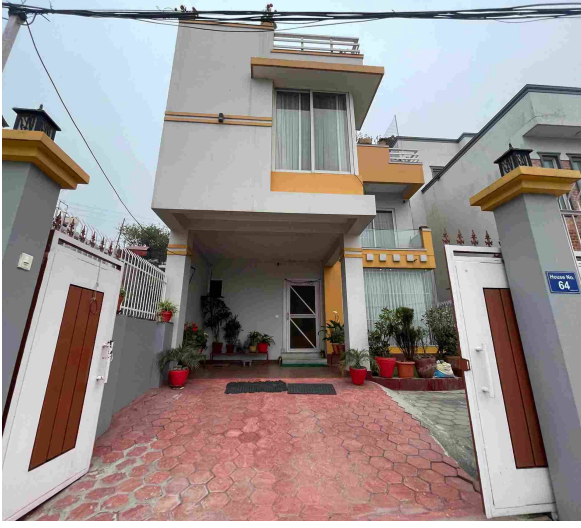

House for Sale at Budhanilkantha

4 Crore 10 Lakh

Property ID: 6160

Agent Code: 41

📍 Kathmandu ,Budhanilkantha | Golfutar

🏠 4.0 Aana

📏 13.0 Feet

📍 West

[View More Details](#)