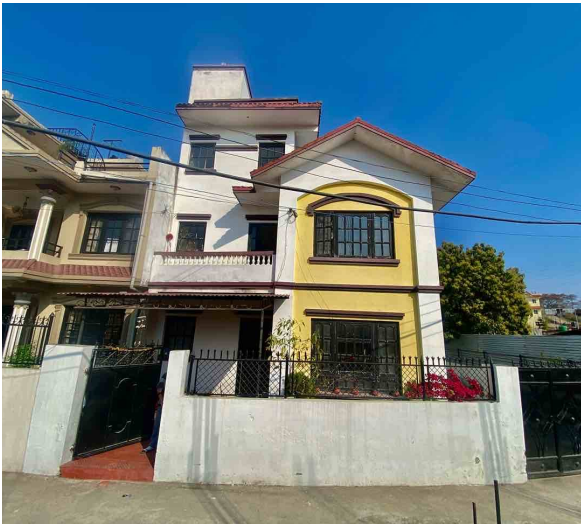

House for Sale at Budhanilkantha

4 Crore

Property ID: 5807

Agent Code: 57

📍 Kathmandu ,Budhanilkantha | Ghumti |
Pasikot

🏠 5.0 Aana

📏 10.0 Feet

📍 South-West

[View More Details](#)