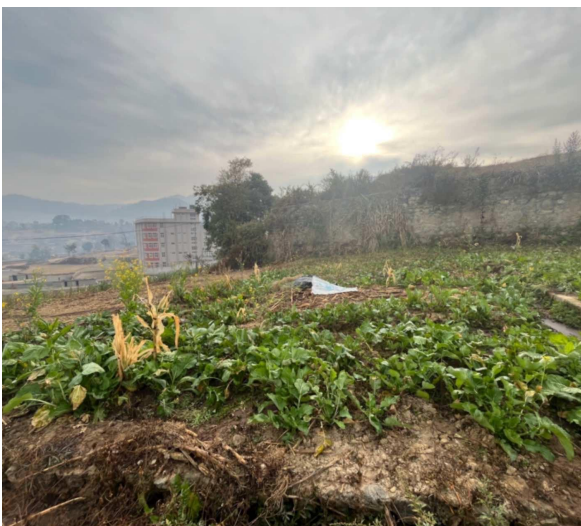

Land for Sale at Jharuwarasi | Godawari | Lalitpur

20 Lakh Per Aana

Property ID: 4445

Agent Code: 59

📍 Lalitpur ,Godawari | Jharuwarasi

📐 4.25 Aana

🏠 13.0 Feet

🕒 North-West

[View More Details](#)