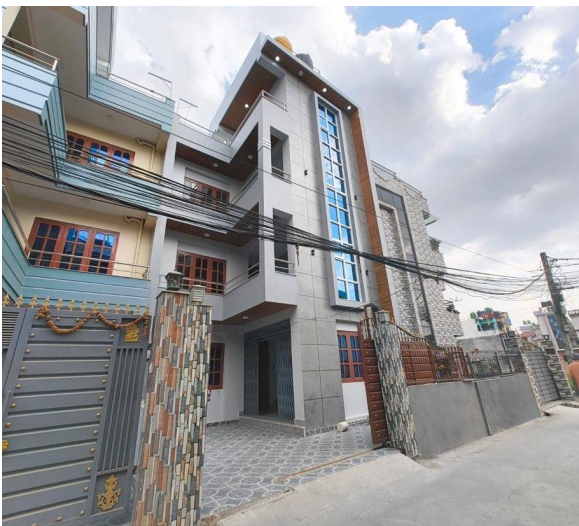

Agent Code: 78

📍 Kathmandu ,Kirtipur | Maitrinagar

🏠 3.5 Aana

📏 13.0 Feet

📍 West

[View More Details](#)

House for Sale at Nakhipot | Lalitpur

3 Crore

Fully Furnished House for Sale at Suryabinayak

2 Crore 35 Lakh

Property ID: 5557

Agent Code: 61

📍 Bhaktapur ,Suryabinayak | Nangkhel

🏠 3.5 Aana

🏠 20.0 Feet

📍 North-East

[View More Details](#)

House for Sale at Imadol

2 Crore 95 Lakh

Property ID: 5450

Agent Code: 32

📍 Lalitpur ,Imadol | Sital Height Pharmacy

🏠 3.062 Aana

🏠 13.0 Feet

📍 North

[View More Details](#)

House for Sale at Imadol

2 Crore 65 Lakh

Property ID: 5370

Agent Code: 32

📍 Lalitpur ,Imadol | Pawan Prakriti School

🏠 3.375 Aana