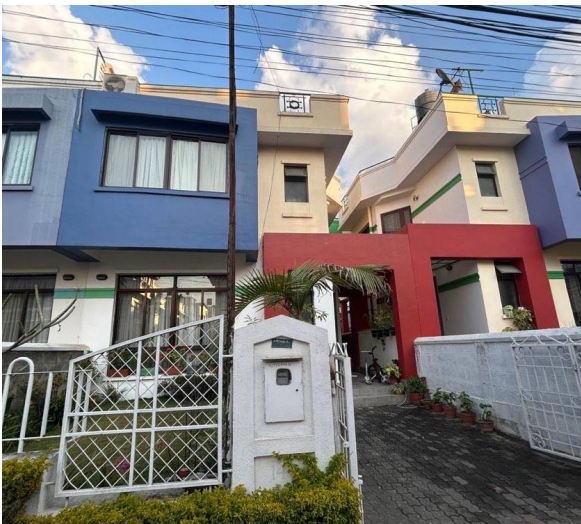

House for Sale at Thaiba

2 Crore 80 Lakh

Property ID: 4779

Agent Code: 33

📍 Lalitpur ,Thaiba | Godawari Midcity Hospital

🏠 4.0 Aana

📏 13.0 Feet

📍 South

[View More Details](#)