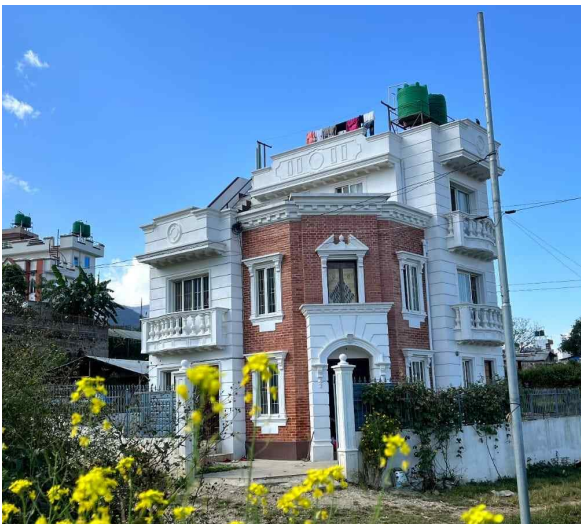

House for Sale at Kirtipur | Machhegaun

2 Crore

Property ID: 3263

Agent Code: 46

📍 Kathmandu ,Kirtipur | Machhegaun

🏠 3.5 Aana

📏 13.0 Feet

📍 North-East

[View More Details](#)