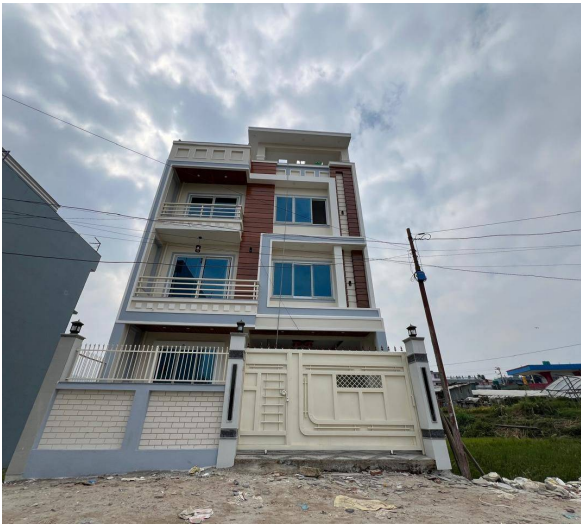

House For Sale at Lubhu

2 Crore 60 Lakh

Property ID: 3143

Agent Code: 20

📍 Lalitpur ,Lubhu | Petrol Pump

🏠 3.0 Aana

📏 13.0 Feet

📍 North-East

[View More Details](#)