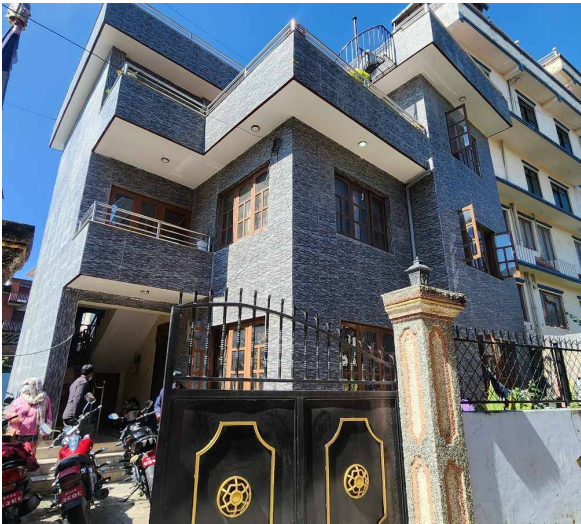

House for Sale at Chandol

3 Crore 65 Lakh

Property ID: 2827

Agent Code: 14

📍 Kathmandu ,Chandol

🏠 5.0 Aana

📏 13.0 Feet

📍 North-East

[View More Details](#)