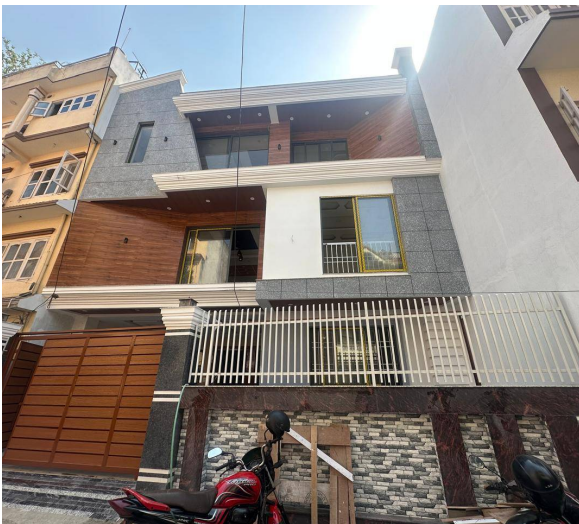

Full Furnished House for Sale at Baneshwor

6 Crore 10 lakh

Property ID: 5169

Agent Code: 21

📍 Kathmandu ,Aloknagar

🏠 4.0 Aana

📏 20.0 Feet

📍 North

[View More Details](#)