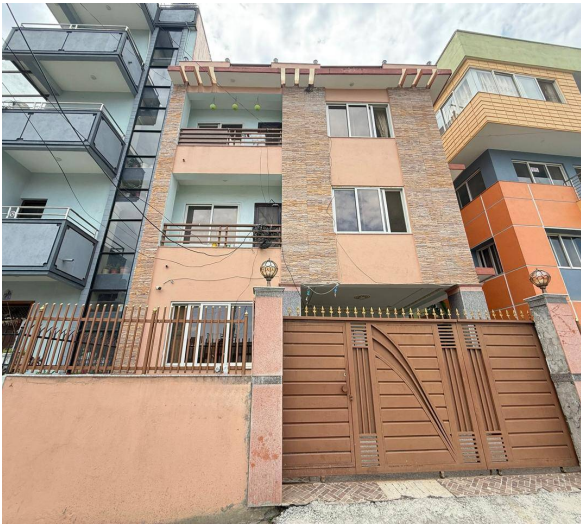

Bhaisepati or inside ringroad

Non Negotiable Requirements

Bhaisepati 4cr

Selected Properties

House for Sale at Nayabazar

4 Crore 90 Lakh

Property ID: 7835

Agent Code: 14

Semi Commercial House for Sale at Dallu

4 Crore 60 Lakh

Property ID: 7537

Agent Code: 14

📍 Kathmandu ,Dallu

🏠 3.43 Aana

🏠 20.0 Feet

📍 South

[View More Details](#)

House for Sale at Bhaisepati

4 Crore

Property ID: 7465

Agent Code: 53

📍 Lalitpur ,Bhaisepati | Gokul Awas

🏠 4.25 Aana

🏠 13.0 Feet

📍 Kathmandu ,Dillibazar | Pipalbot

🏠 3.5 Aana

📏 23.0 Feet

📍 South

[View More Details](#)

House for Sale at Lalitpur | Bhaisepati

3 Crore 95 Lakh

Property ID: 6825