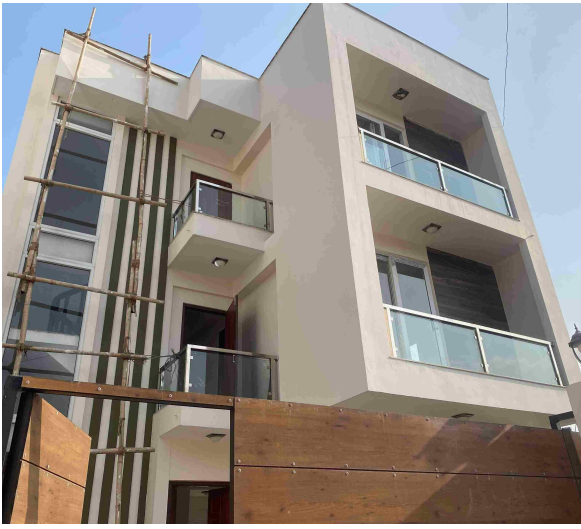

House for sale at Hattiban | Lalitpur

3 Crore 70 Lakh

Property ID: 4161

Agent Code: 53

📍 Lalitpur ,Hattiban | Little Angels' School

🏠 4.5 Aana

🏠 20.0 Feet

📍 North-West

[View More Details](#)