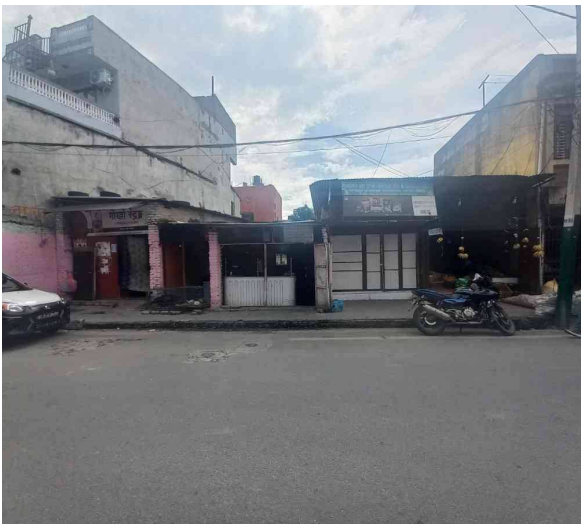

Land for Rent at Bhimsengola

4 Lakh Per Month

Property ID: 7680

📍 Kathmandu ,Bhimsengola | Kareshwor Temple

🏠 17.0 Aana

📏 18.0 Feet

📍 South

[View More Details](#)