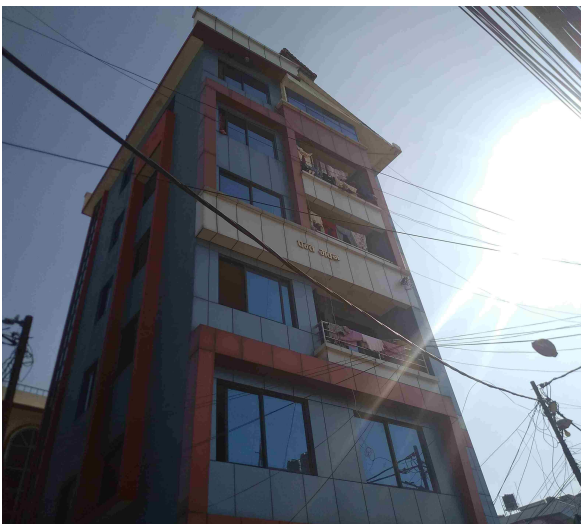

Commercial Building for Sale at Chabahil

6 Crore 70 Lakh

Property ID: 4247

Agent Code: 54

📍 Kathmandu ,Chabahil Chowk

🏠 3.2 Aana

📏 18.0 Feet

📍 West

[View More Details](#)