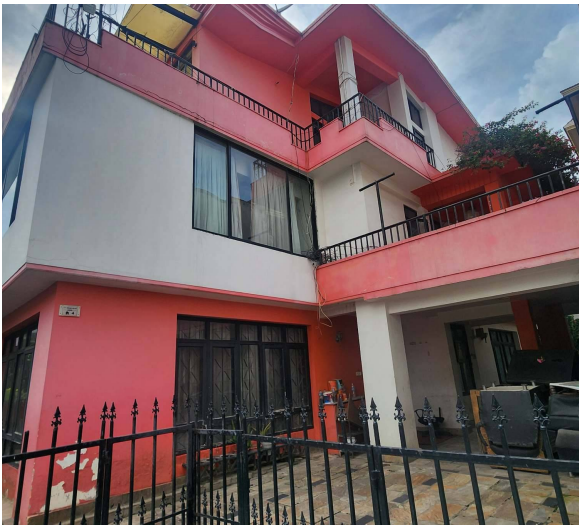

House for Sale at Tahachal

7 Crore 50 Lakh

Property ID: 2503

Agent Code: 14

📍 Kathmandu ,Tahachal Chowk

🏠 9.0 Aana

📏 20.0 Feet

📍 East

[View More Details](#)