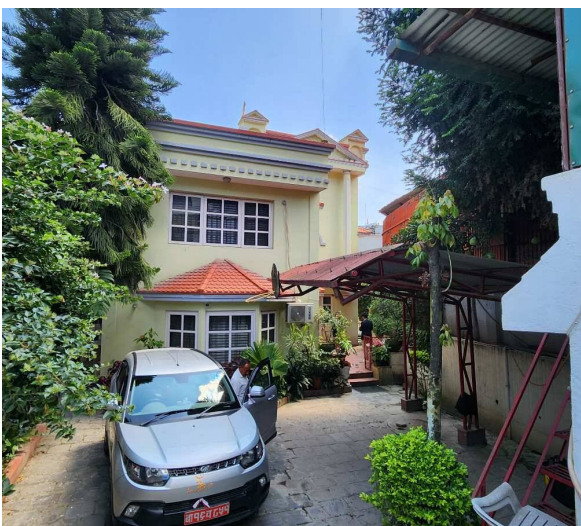

📍 Kathmandu ,Chardhunge Chwok, Naxal

🏠 5.0 Aana

📏 23.0 Feet

📍 South

[View More Details](#)

Bungalow for Sale at Hadigaun | Kathmandu

7 Crore 75 Lakh

Property ID: 2849