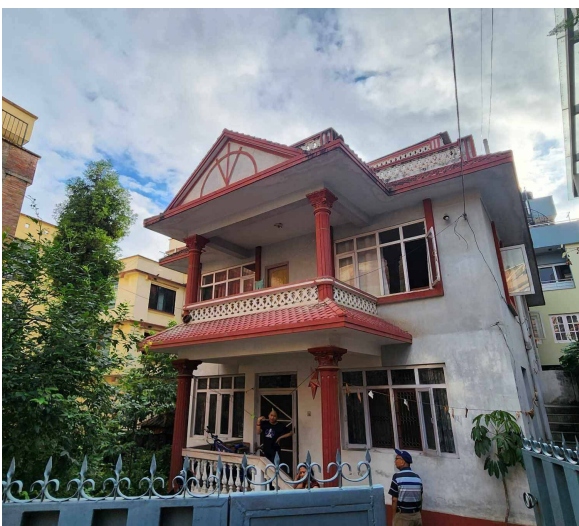

Bungalow for Sale in Gwarko

5 Crore

Property ID: 2152

Agent Code: 14

Lalitpur ,Gwarko Imadol

8.75 Aana

10.0 Feet

East

[View More Details](#)