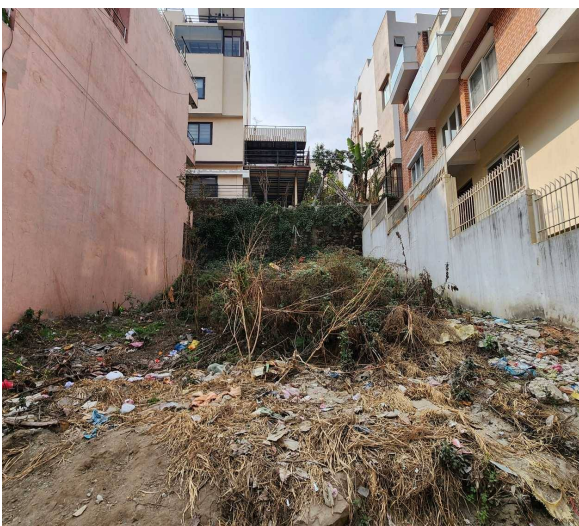

Land for Sale at Bafal

65 Lakh Per Aana

Property ID: 5460

Agent Code: 14

📍 Kathmandu ,Bafal | Kohinoor Housing

🏠 5.0 Aana

📏 13.0 Feet

📍 North

[View More Details](#)