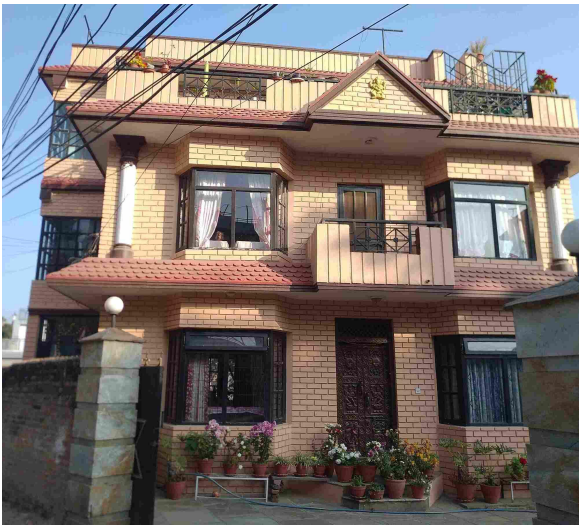

House for Sale at Maharajgunj | Kathmandu

6 Crore 80 Lakh

Property ID: 4065

Agent Code: 54

📍 Kathmandu ,Maharajgunj | Dhuku futsal

🏠 10.0 Aana

📏 11.0 Feet

🕒 West

[View More Details](#)