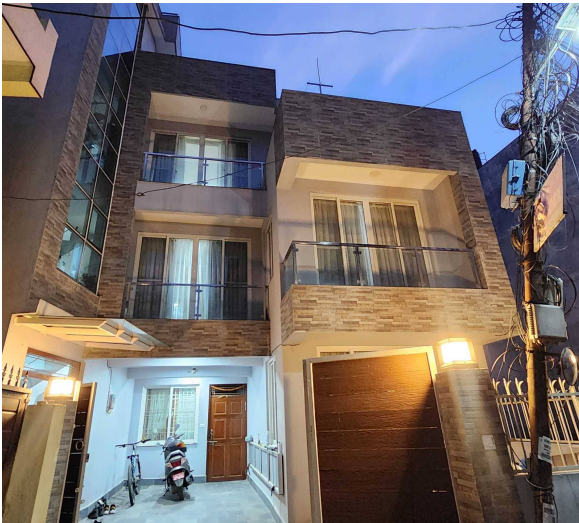

House for Sale at Dhungedhara | Raniban

4 Crore 15 Lakh

Property ID: 5645

Agent Code: 14

📍 Kathmandu ,Dhungedhara | Corona School

📐 4.0 Aana

🏠 13.0 Feet

📍 North

[View More Details](#)