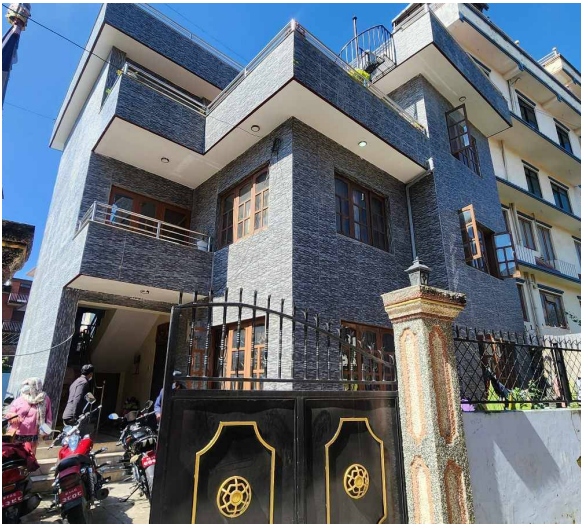

House for Sale at Chandol

3 Crore 65 Lakh

Property ID: 2827

Agent Code: 14

📍 Kathmandu ,Chandol

🏠 5.0 Aana

📏 13.0 Feet

📍 North-East

[View More Details](#)