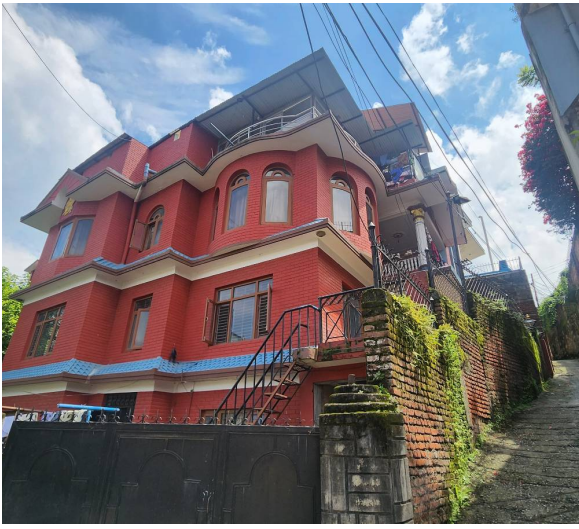

South-West facing House for Sale at Chandol Baluwatar

4 Crore 20 Lakh

Property ID: 2684

Agent Code: 14

📍 Kathmandu ,Baluwatar Shiva Mandir

🏠 6.0 Aana

📏 20.0 Feet

📍 South-West

[View More Details](#)