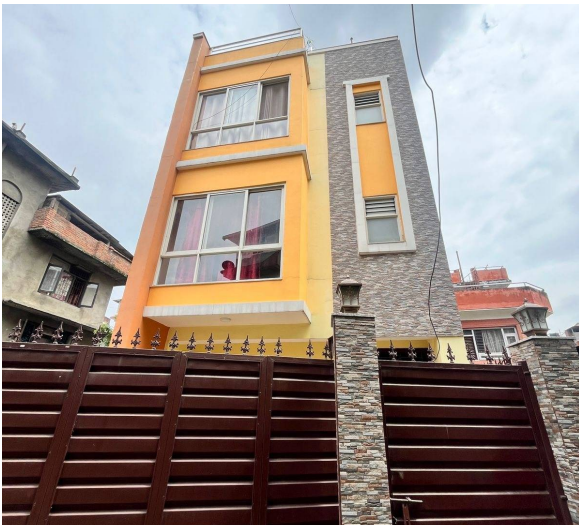

House for Sale at Chamati

1 Crore 95 Lakh

Property ID: 1764

Agent Code: 14

📍 Kathmandu ,banasthali

🏠 2.0 Aana

📏 8.0 Feet

📍 South

[View More Details](#)