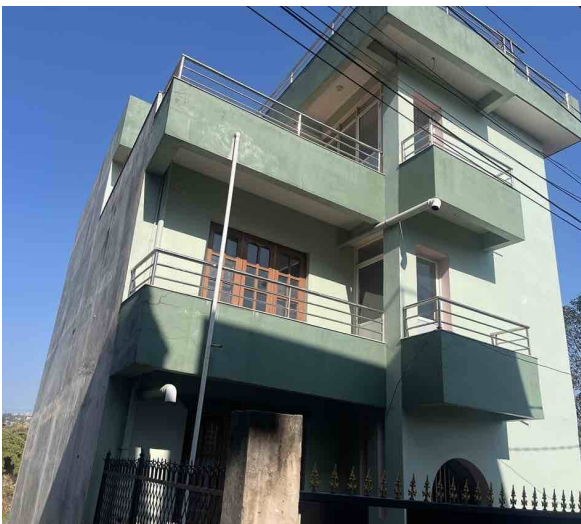

House for Sale at Kalanki

2 Crore 70 Lakh

Property ID: 5314

Agent Code: 45

📍 Kathmandu ,Kalanki | Khadka Gaun

🏠 5.75 Aana

🏠 11.0 Feet

📍 South-East

[View More Details](#)