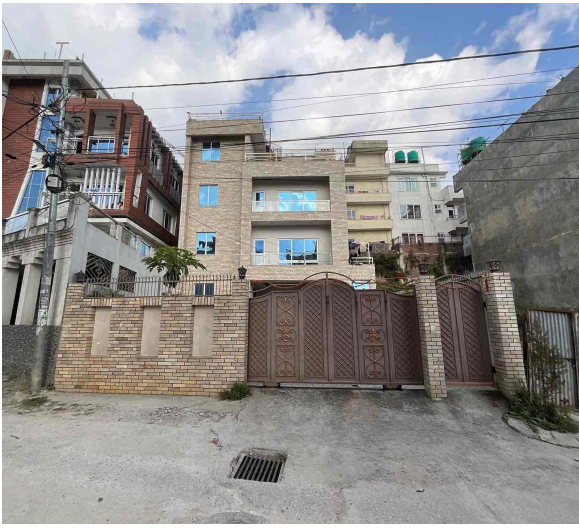

Semi Bungalow for Sale at Mulpani | Kathmandu

5 Crore 25 Lakh

Property ID: 3726

Agent Code: 39

📍 Kathmandu ,Mulpani | Cricket Height

🏠 7.0 Aana

📏 20.0 Feet

📍 South-West

[View More Details](#)