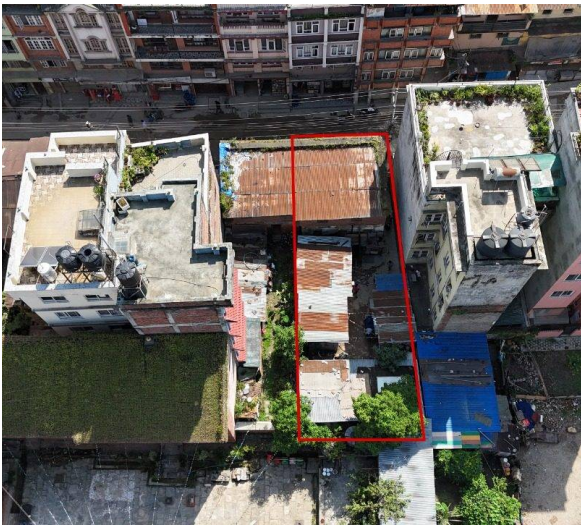

Land for Sale at Naxal

5 Crore

Property ID: 2920

Agent Code: 14

📍 Kathmandu ,Chardhunge Chwok, Naxal

🏠 5.0 Aana

📏 23.0 Feet

📍 South

[View More Details](#)