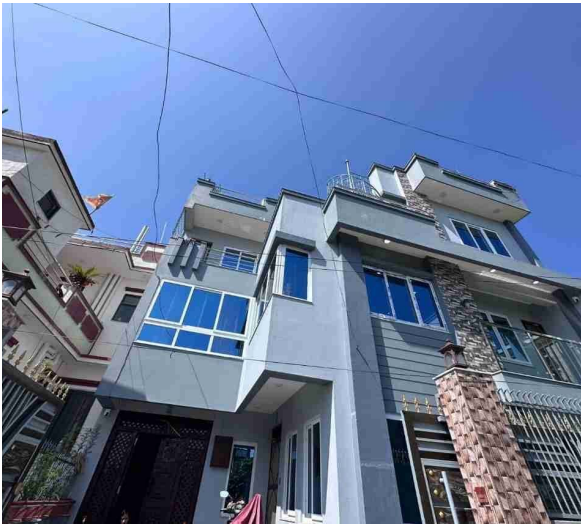

Top Hot Property Deals

Collection ID: 100

Properties

House for Sale at Sitapaila

2 Crore 80 Lakh

Property ID: 8550

Agent Code: 45

📍 Kathmandu ,Sitapaila | Kumari Mandir

🏠 3.0 Aana

📏 13.0 Feet

🕒 East

[View More Details](#)

House for Sale at Sitapaila

2 Crore 50 Lakh

Property ID: 8547

Agent Code: 45

📍 Kathmandu ,Sitapaila | Sitapaila Chowk

🏠 3.5 Aana

📏 13.0 Feet

📍 East

[View More Details](#)

2BHK Retreat Apartment for Sale at Swayambhu

3 Crore

Property ID: 8398

🏠 3.5 Ropani

📏 18.0 Feet

📍 South

[View More Details](#)

House for sale at Lalitpur | Bojepokhari

5 Crore 30 Lakh

Property ID: 7219

Agent Code: 33