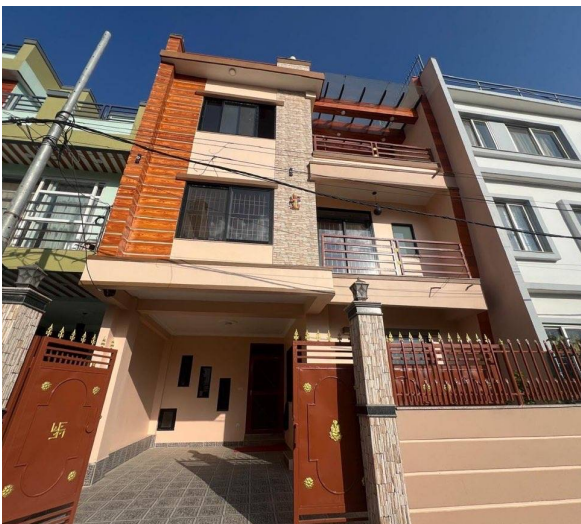

House For Sale at Imadol

2 Crore 80 Lakh

Property ID: 3271

Agent Code: 20

📍 Lalitpur ,Imadol | Laxmi Furniture

🏠 3.0 Aana

📏 13.0 Feet

📍 West

[View More Details](#)