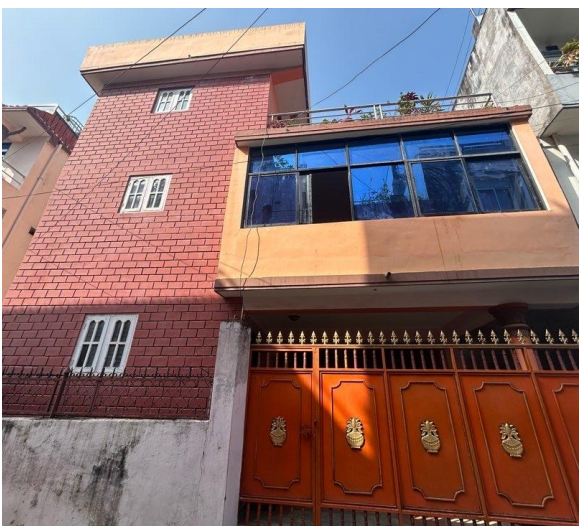

House for Sale at Imadol

2 Crore 55 Lakh

Property ID: 3563

Agent Code: 32

📍 Lalitpur ,Imadol | Tempo Park

🏠 4.0 Aana

📏 13.0 Feet

📍 West

[View More Details](#)