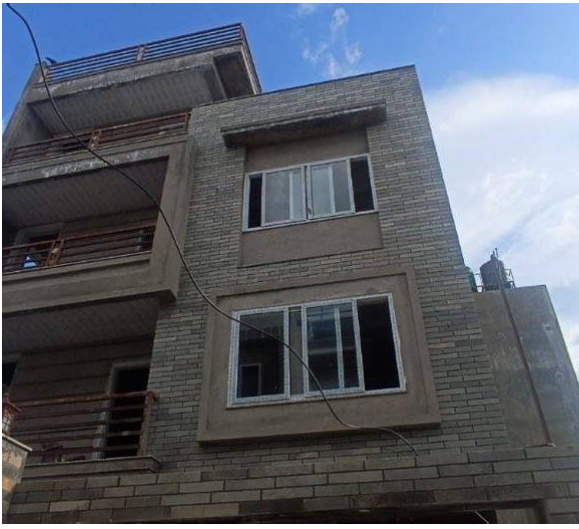

Property ID: 2690

Agent Code: 33

📍 Lalitpur ,Imadol

🏠 3.3 Aana

📏 13.0 Feet

[View More Details](#)

North-facing House For Sale at Imadol | Sital Height|

3 Crore 75 Lakh