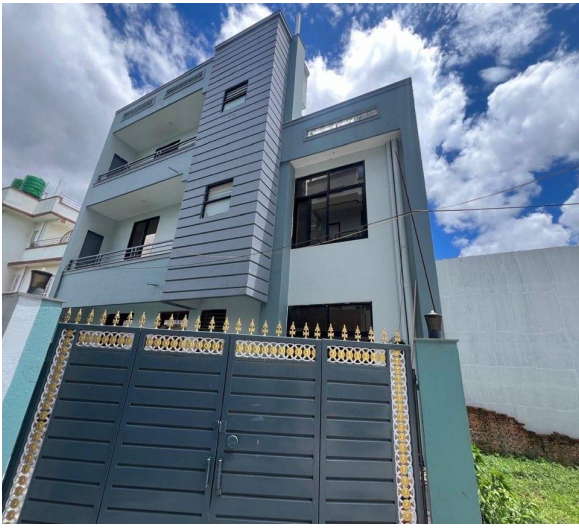

House for Sale at Imadol | Sitapakha

2 Crore 75 Lakh

Property ID: 2525

Agent Code: 20

📍 Lalitpur ,Imadol

🏠 3.1 Aana

📏 16.0 Feet

📍 South-West

[View More Details](#)