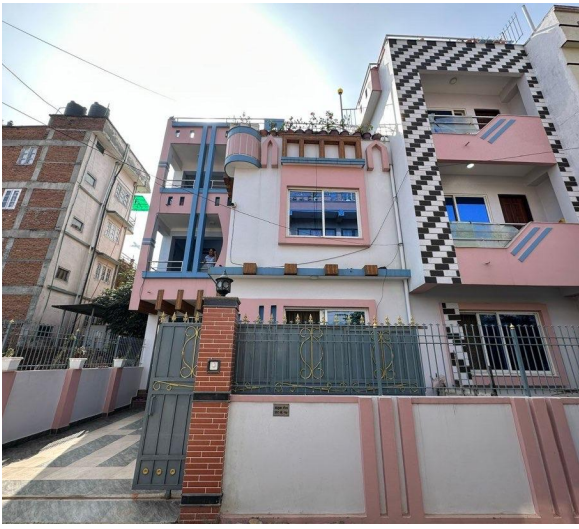

Value Homes: 2 to 4 Crore Range House Imadol

Collection ID: 110

Description

This collection features homes priced between 2 and 4 crores, offering comfort, style, and great value in prime locations. It is ideal for modern families seeking affordable luxury. Find your perfect home today!

Properties

House for Sale at Tikathali

2 Crore 75 Lakh

Property ID: 3702

Agent Code: 32

📍 Lalitpur ,Tikathali | Ward No. 7

🏠 4.25 Aana

📏 20.0 Feet

📍 West

[View More Details](#)

House for Sale at Imadol

2 Crore 60 Lakh

Property ID: 3569

Agent Code: 33

📍 Lalitpur ,Imadol | Imadol Swimming Pool

🏠 3.2 Aana

📏 13.0 Feet

📍 North-East

[View More Details](#)

House for Sale at Imadol

2 Crore 90 Lakh

Property ID: 3564

Agent Code: 32

📍 Lalitpur ,Imadol | 3D Art