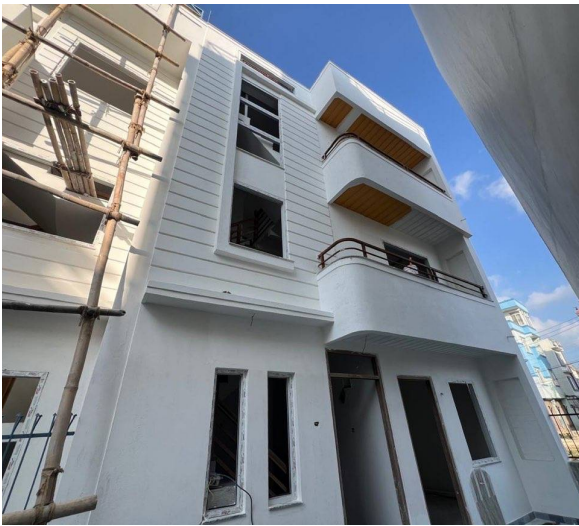

House For Sale at Imadol

2 Crore 90 Lakh

Property ID: 3283

Agent Code: 33

📍 Lalitpur ,Imadol | New Millennium School

🏠 3.5 Aana

📏 13.0 Feet

📍 East

[View More Details](#)