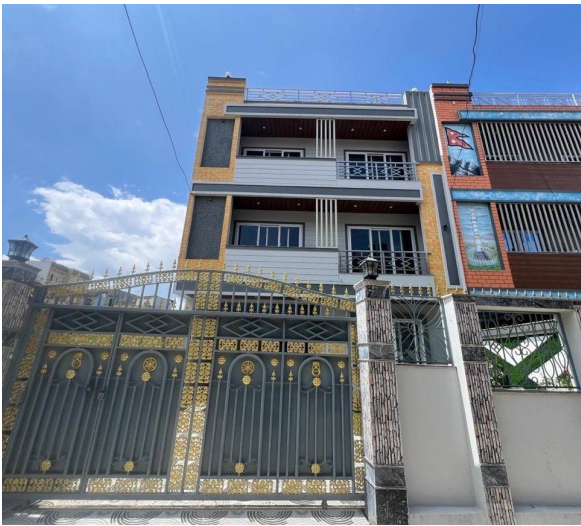

House For Sale at Imadol | Lalitpur

3 Crore 90 lakh

Property ID: 2737

Agent Code: 20

📍 Lalitpur ,Imadol

🏠 4.5 Aana

📏 20.0 Feet

📍 East

[View More Details](#)