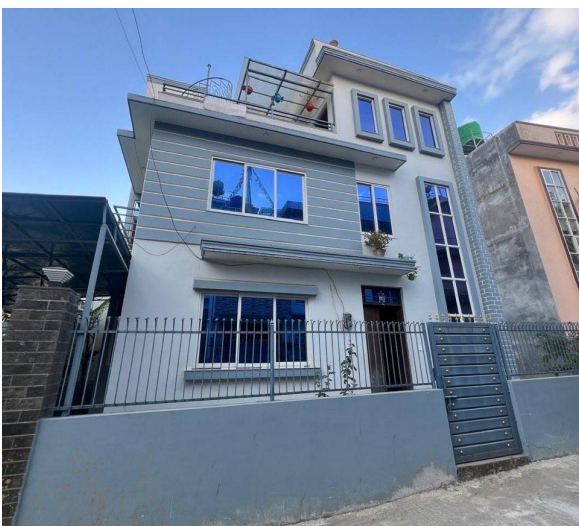

House For Sale at Imadol | Sitapakha

3 Crore 25 Lakh

Property ID: 3293

Agent Code: 33

📍 Lalitpur ,Sitapakha | LA School

🏠 5.1 Aana

📏 13.0 Feet

🕒 West

[View More Details](#)