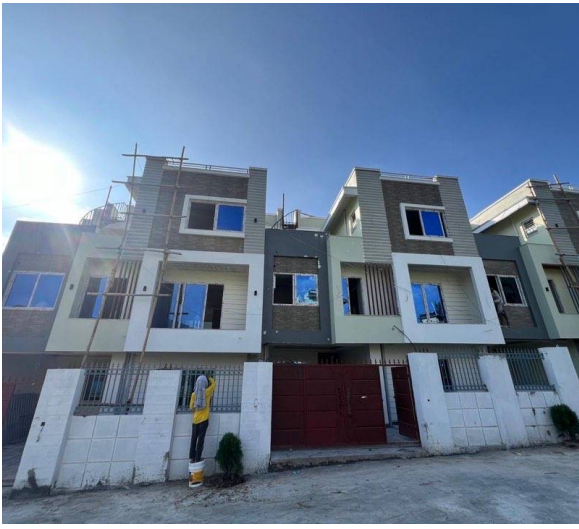

House For Sale at Lubhu | Lalitpur

2 Crore 10 Lakh

Property ID: 2916

Agent Code: 33

📍 Lalitpur ,Lubhu

🏠 3.1 Aana

📏 16.0 Feet

📍 East

[View More Details](#)