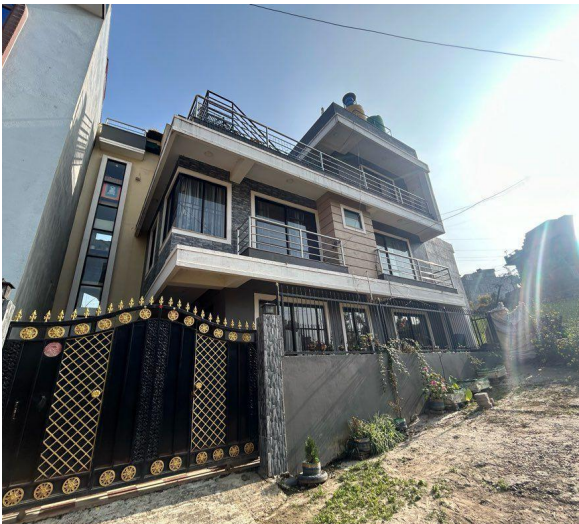

Value Homes: 2 to 4 Crore Range House Imadol

Collection ID: 110

Description

This collection features homes priced between 2 and 4 crores, offering comfort, style, and great value in prime locations. It is ideal for modern families seeking affordable luxury. Find your perfect home today!

Properties

House for Sale at Tikathali

2 Crore 75 Lakh

Property ID: 3702

Agent Code: 32

📍 Lalitpur ,Tikathali | Ward No. 7

🏠 4.25 Aana

📏 20.0 Feet

📍 West

[View More Details](#)

House for Sale at Imadol

2 Crore 60 Lakh

Property ID: 3569

Agent Code: 33

📍 Lalitpur ,Imadol | Imadol Swimming Pool

🏠 3.2 Aana

📏 13.0 Feet

📍 North-East

[View More Details](#)

House for Sale at Imadol

2 Crore 90 Lakh

Property ID: 3564

Agent Code: 32

📍 Lalitpur ,Imadol | 3D Art