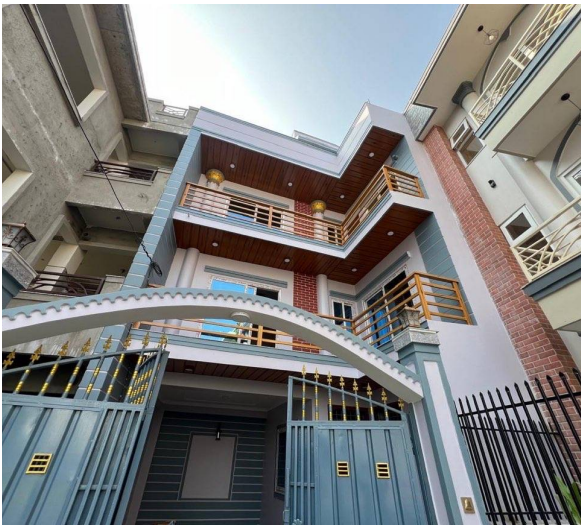

Value Homes: 2 to 4 Crore Range House Imadol

Collection ID: 110

Description

This collection features homes priced between 2 and 4 crores, offering comfort, style, and great value in prime locations. It is ideal for modern families seeking affordable luxury. Find your perfect home today!

Properties

House for Sale at Tikathali

2 Crore 75 Lakh

Property ID: 3702

Agent Code: 32

📍 Lalitpur ,Tikathali | Ward No. 7

🏠 4.25 Aana

📏 20.0 Feet

📍 West

[View More Details](#)

House for Sale at Imadol

2 Crore 60 Lakh

Property ID: 3569

Agent Code: 33

📍 Lalitpur ,Imadol | Imadol Swimming Pool

🏠 3.2 Aana

📍 Lalitpur ,Imadol | Cozy Homes

🏠 3.0 Aana

📏 13.0 Feet

📍 South

[View More Details](#)

House For Sale at Imadol | Sital Height

2 Crore 85 Lakh

Property ID: 3159