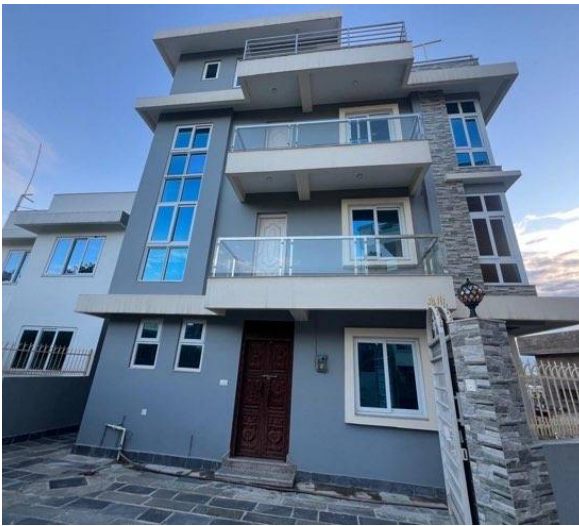

House for Sale at Hattiban |Sitapakha|

3 Crore 20 Lakh

Property ID: 2524

Agent Code: 33

📍 Lalitpur ,Hattiban

🏠 4.0 Aana

📏 13.0 Feet

📍 West

[View More Details](#)