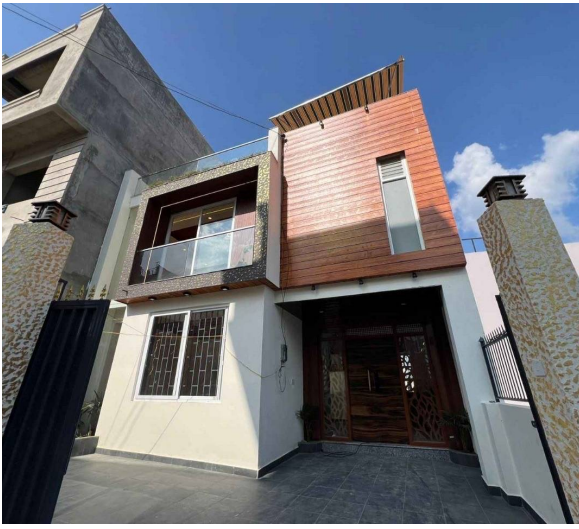

Properties

House for Sale at Tikathali

2 Crore 75 Lakh

Property ID: 3702

Agent Code: 32

📍 Lalitpur ,Tikathali | Ward No. 7

🏠 4.25 Aana

📏 20.0 Feet

📍 West

[View More Details](#)

House for Sale at Imadol

2 Crore 60 Lakh

Property ID: 3569

Agent Code: 33

📍 Lalitpur ,Imadol | Imadol Swimming Pool

🏠 3.2 Aana

📏 13.0 Feet

📍 North-East

[View More Details](#)

House for Sale at Imadol

2 Crore 90 Lakh

Property ID: 3564

Agent Code: 32

📍 Lalitpur ,Imadol | 3D Art

House On Sale At Dolahiti [Lalitpur]

3 Crore 90 Lakh

Property ID: 3314

Agent Code: 33

📍 Lalitpur ,Dolahiti (Lalitpur)

🏠 4.0 Aana

📏 13.0 Feet

🕒 South-East