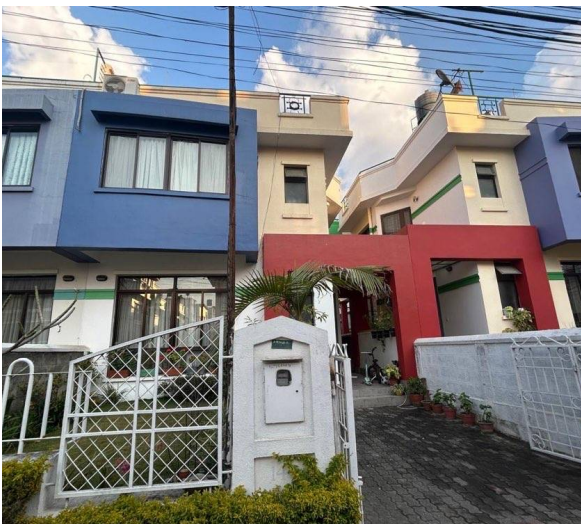

House for Sale at Thaiba

2 Crore 80 Lakh

Property ID: 4779

Agent Code: 33

📍 Lalitpur ,Thaiba | Godawari Midcity Hospital

🏠 4.0 Aana

📏 13.0 Feet

📍 South

[View More Details](#)