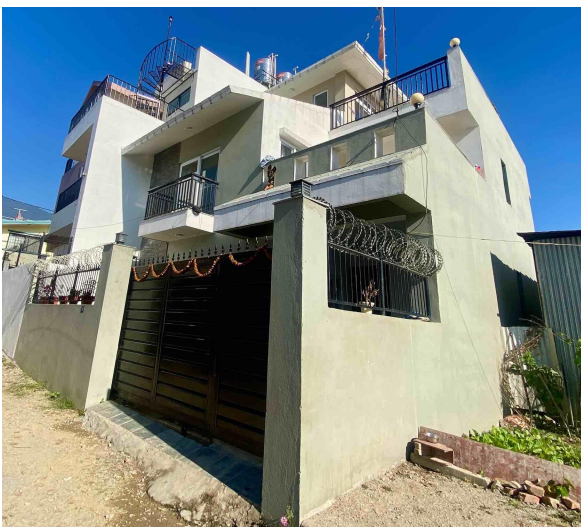

House for Sale at Budanilkantha | Kathmandu

2 Crore 70 Lakh

Property ID: 3915

Agent Code: 57

📍 Kathmandu ,Budhanilkantha | Pasikot chowk

🏠 3.3 Aana

📏 13.0 Feet

📍 West

[View More Details](#)