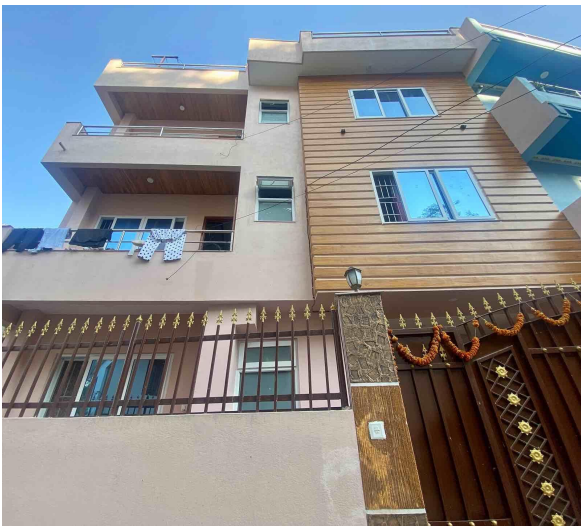

House for Sale at Budanilkantha | Kathmandu

2 Crore 80 Lakh

Property ID: 3917

Agent Code: 57

📍 Kathmandu ,Budhanilkantha | Hattigauda
Bhadrakali

🏠 3.5 Aana

📏 10.0 Feet

📍 West

[View More Details](#)