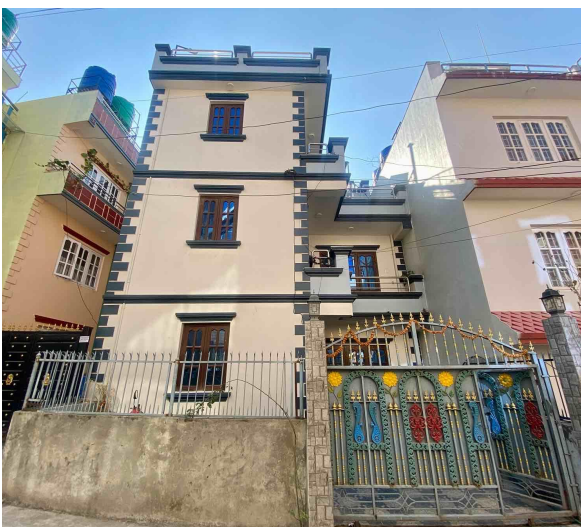

🕒 North-West

[View More Details](#)

House for Sale at Budhanilkantha

2 Crore 90 Lakh

Property ID: 5236

Agent Code: 57

📍 Kathmandu ,Budhanilkantha | Valley Public School

🏠 3.15 Aana

📏 13.0 Feet

🕒 South

[View More Details](#)

House for Sale at Budhanilkantha | Kathmandu

2 Crore 40 Lakh

Property ID: 4380

Agent Code: 57

📍 Kathmandu ,Budhanilkantha | Aagaman Tole