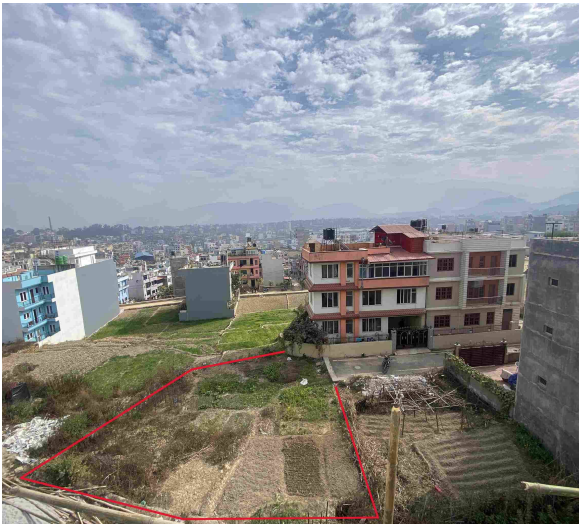

Property ID: 5083

Agent Code: 32

📍 Lalitpur ,Lamatar | Selfie dada

🏠 4.0 Aana

📏 20.0 Feet

📍 South

[View More Details](#)

Land for Sale at Dhapakhel | Lalitpur