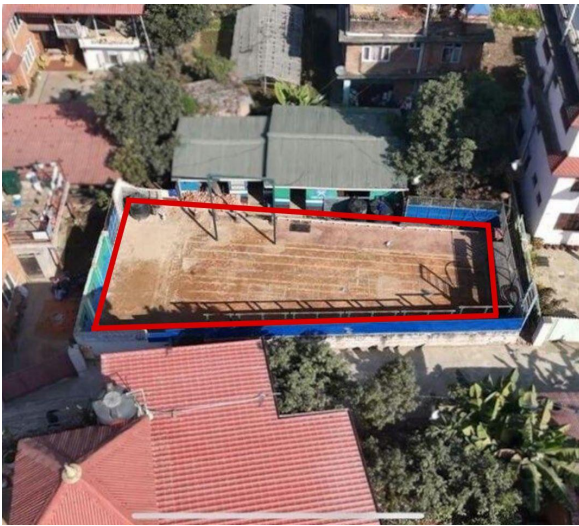

Property ID: 4066

Agent Code: 33

📍 Lalitpur ,Imadol | Live Bakery

🏠 9.0 Aana

📏 11.0 Feet

📍 East

[View More Details](#)

Land for Sale at Sunakothi