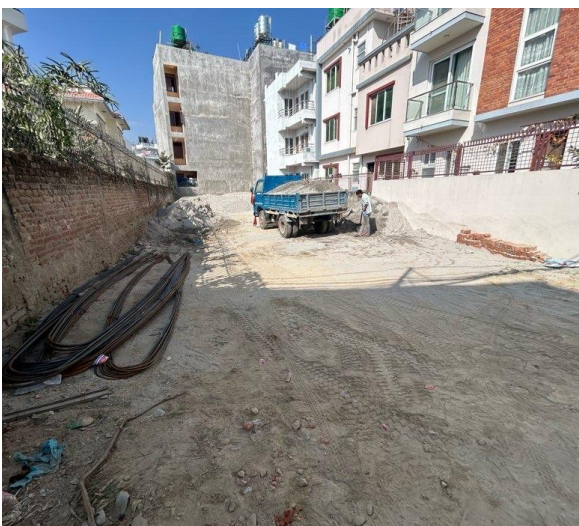

Land For Sale at Imadol | Lalitpur

50 Lakh Per Aana

Property ID: 3920

Agent Code: 33

📍 Lalitpur ,Imadol | Ratamakai Chowk

🏠 8.0 Aana

📏 13.0 Feet

📍 South-East

[View More Details](#)